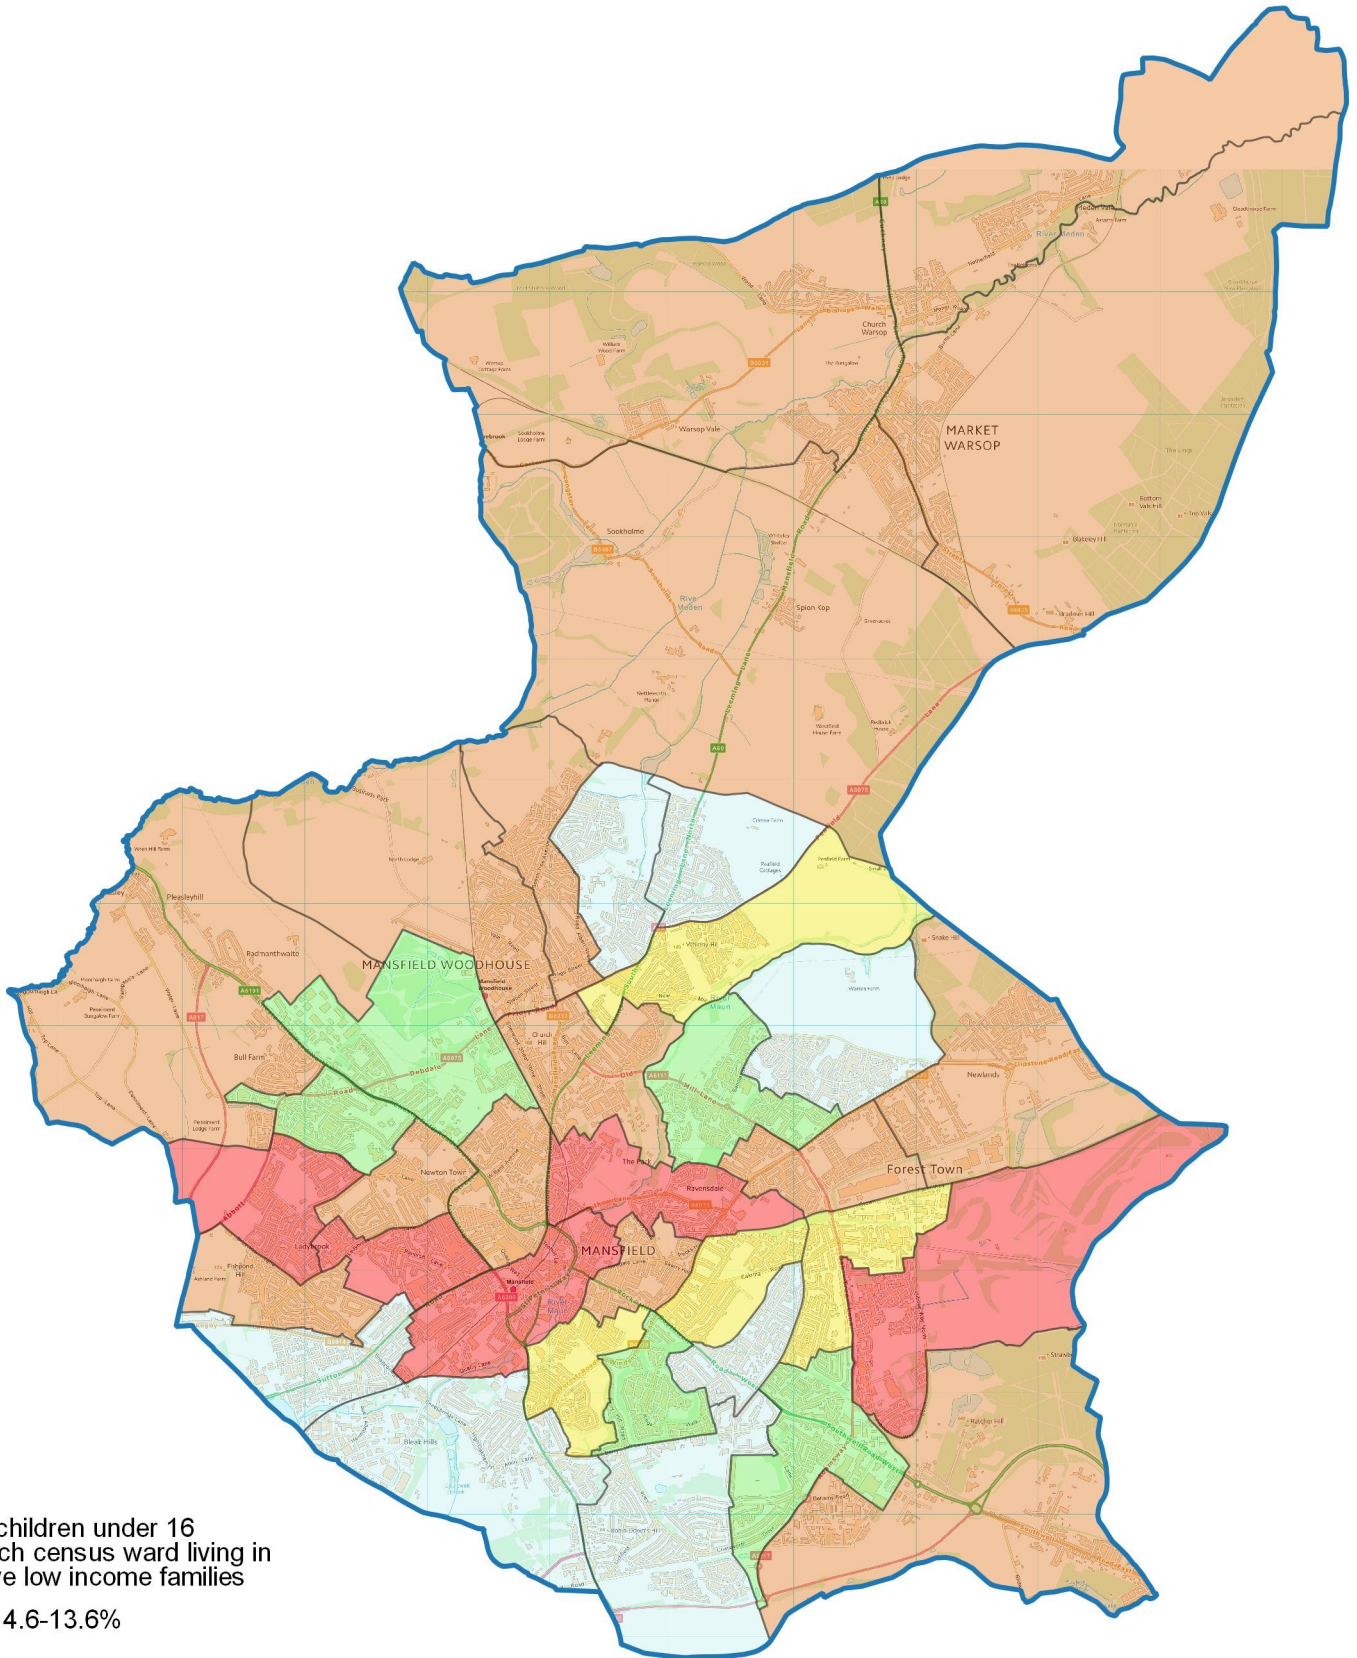

Percentage of children aged 0-16 years living in relative low income families FYE 2021/22 Mansfield District

% of children under 16
in each census ward living in
relative low income families

- 4.6-13.6%
- 13.6%-21.1%
- 21.1%-28.1%
- 28.1%-36.2%
- 36.2%-46.7%