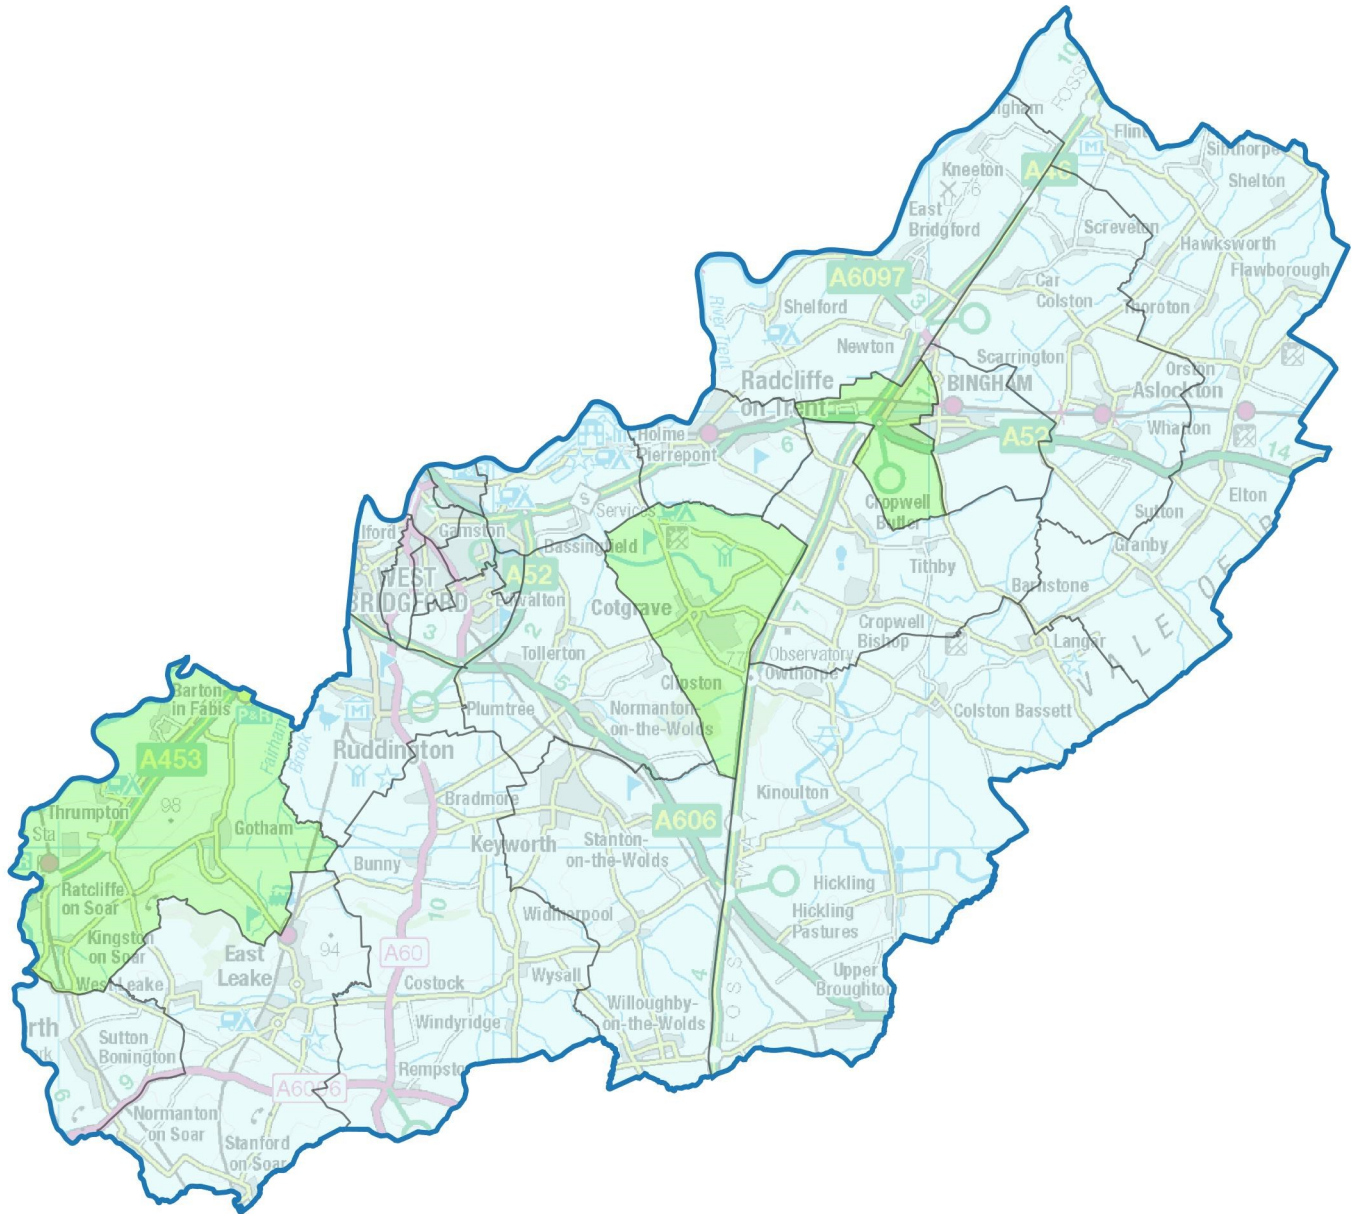

Percentage of children aged 0-16 years living in relative low income families FYE 2021/22

Rushcliffe Borough

% of children under 16
in each census ward living in
relative low income families

- 4.6-13.6%
- 13.6-21.1%
- 21.1-28.1%
- 28.1-36.2%
- 36.2-46.7%