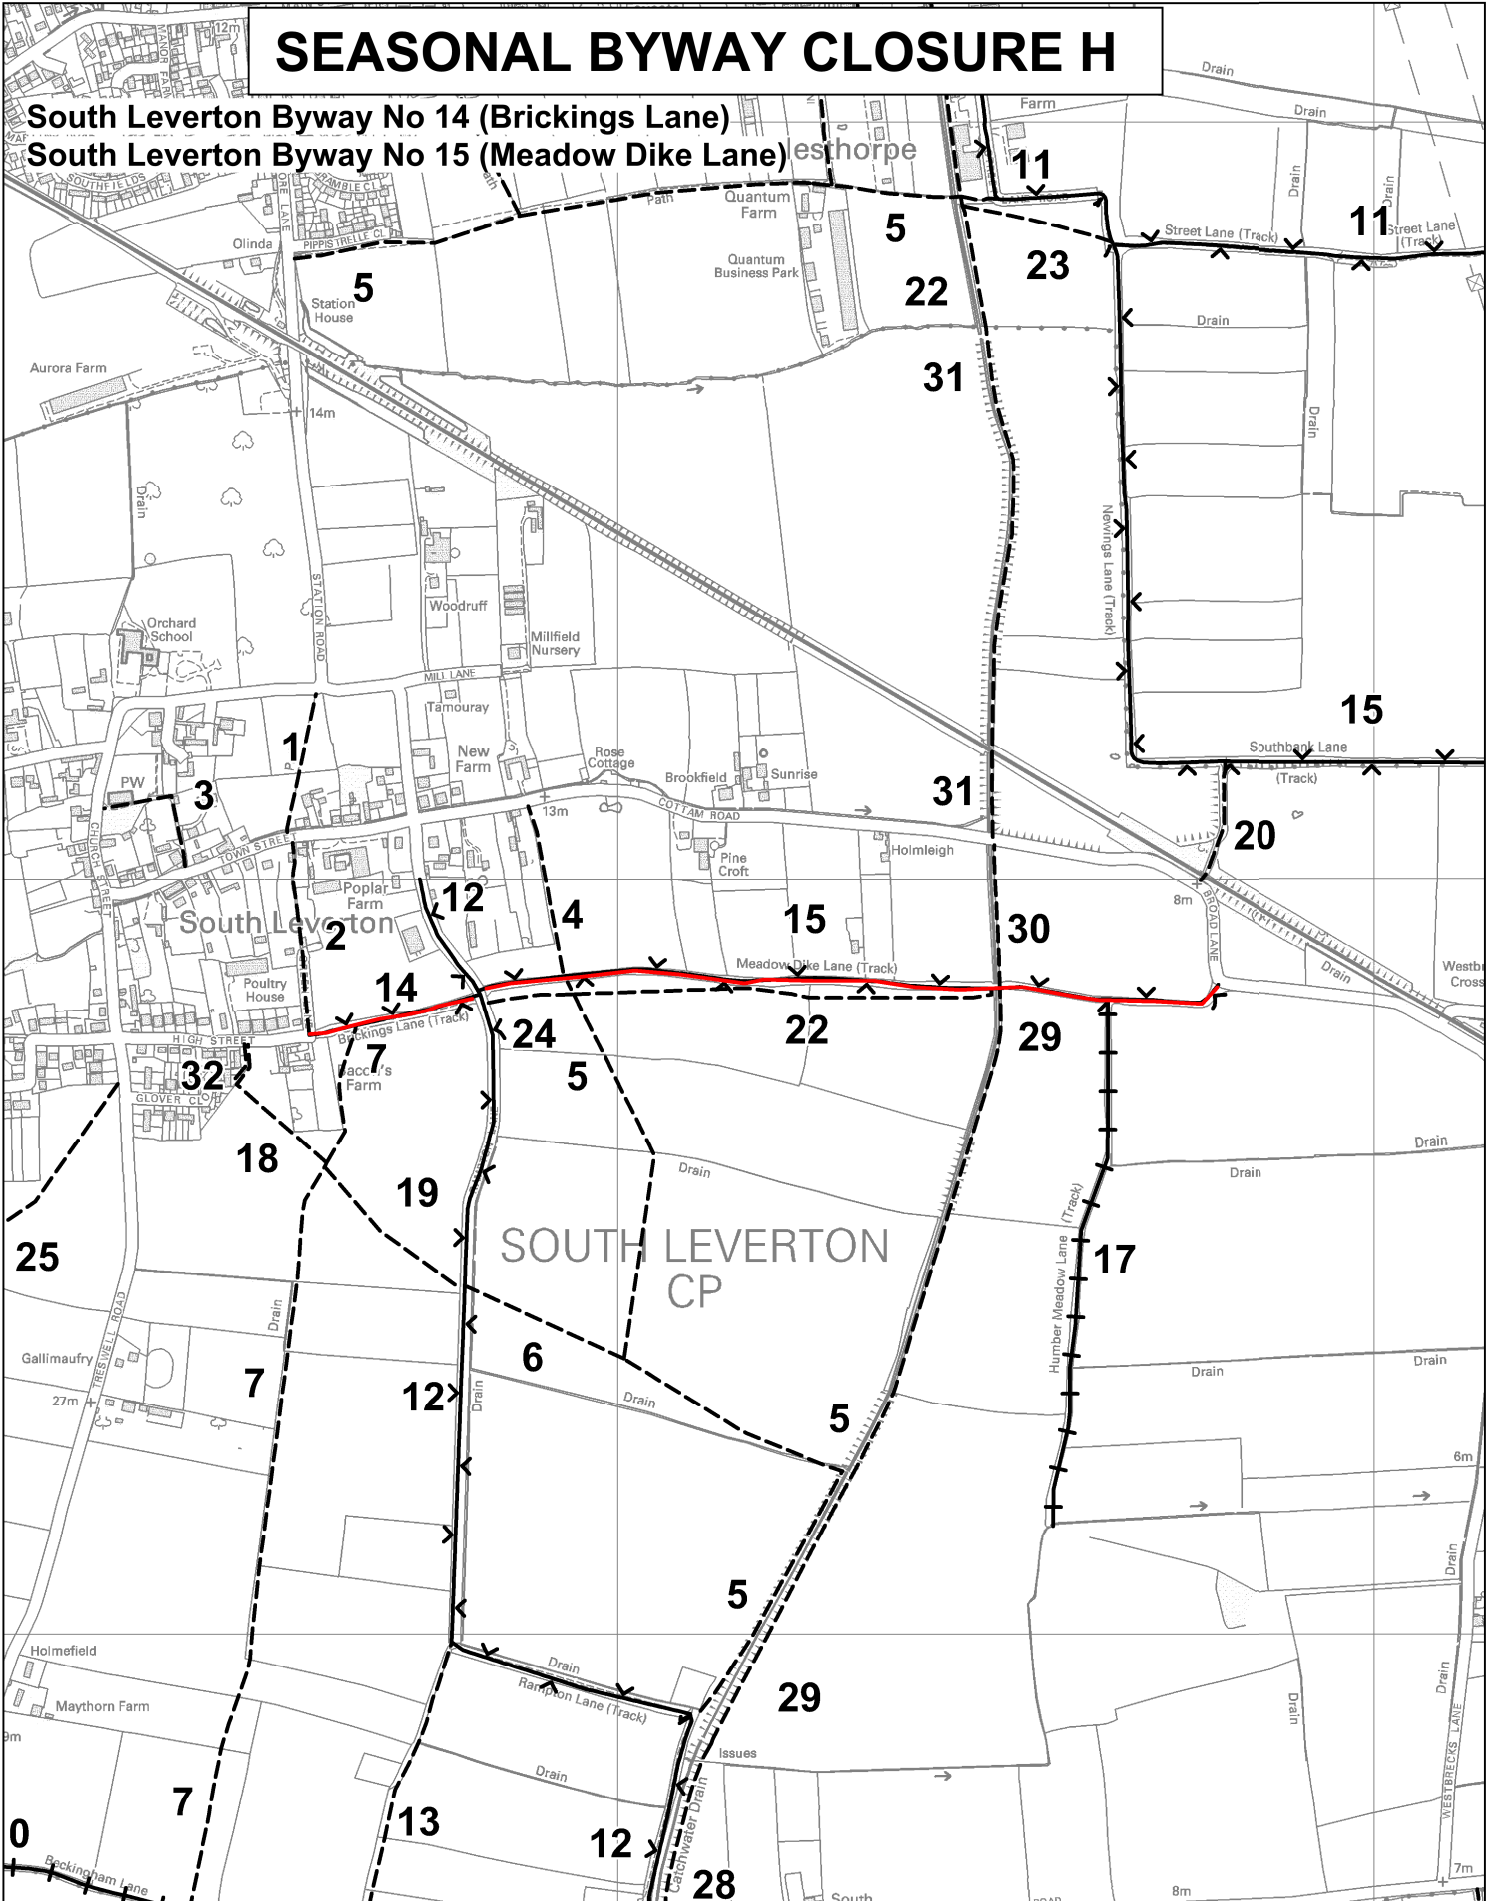

# SEASONAL BYWAY CLOSURE H

South Leverton Byway No 14 (Brickings Lane)  
 South Leverton Byway No 15 (Meadow Dike Lane)

 Nottinghamshire  
 County Council

Compiled by: Is24  
 30 March 2016  
 Scale 1:10000  
 NOT DEFINITIVE:  
 Queries about path alignment  
 should be made to the Definitive  
 Map Team on 0115 9773708

 Byway to be closed to  
 motorised vehicles (except solo  
 motorcycles) and horsedrawn vehicles  
 between 1st November & 30th April

Public Rights of Way:

-  Footpath
-  Bridleway
-  Byway Open to All Traffic
-  Restricted Byway

© Crown Copyright and database rights 2015  
 Ordnance Survey 100019713