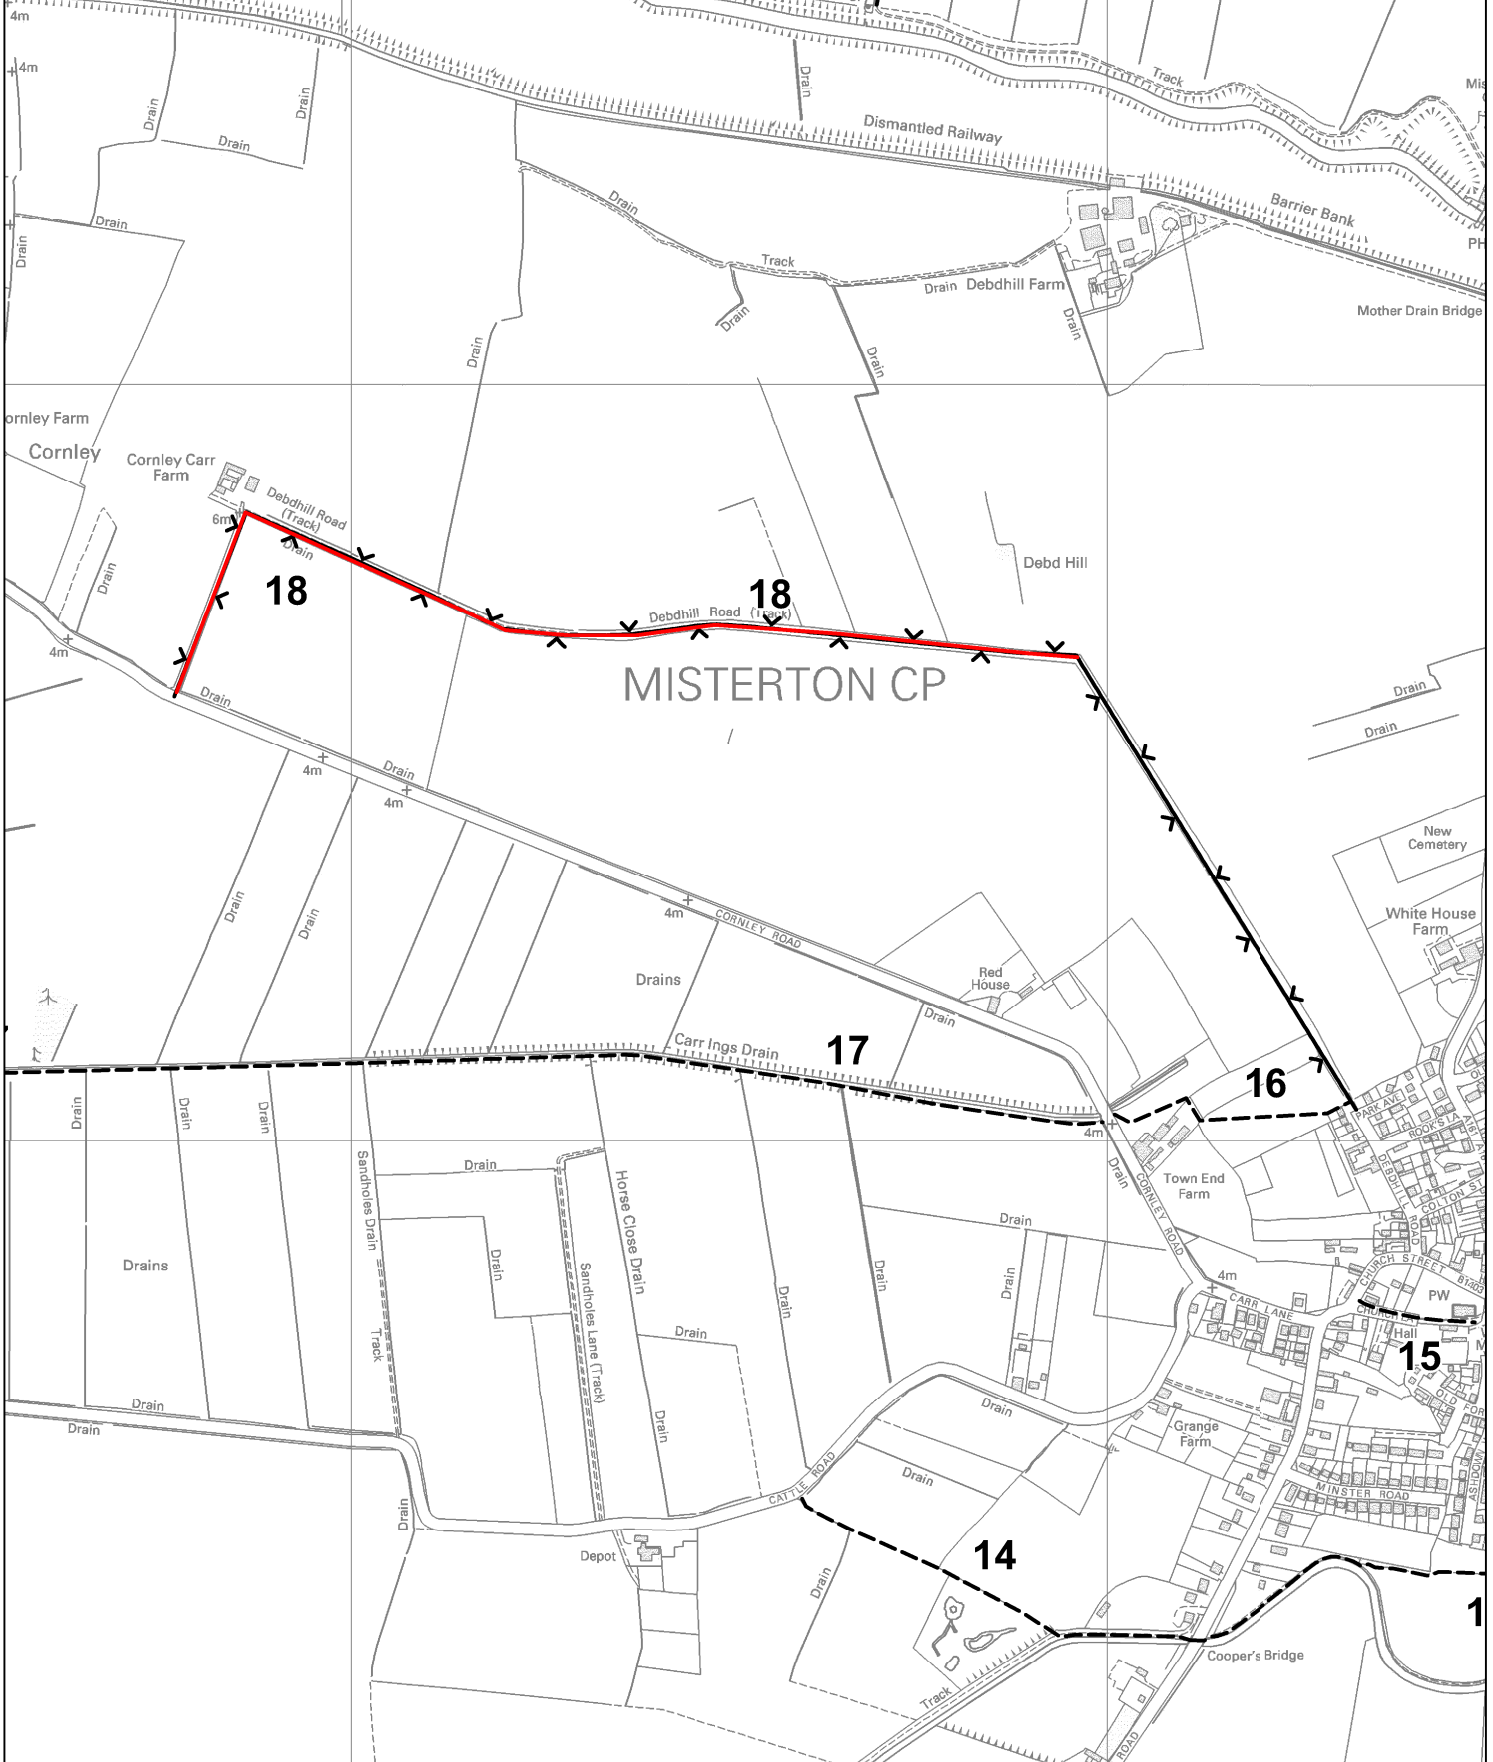

SEASONAL BYWAY CLOSURE E

Misterton Byway No 18 (Debdhill Road)

**Nottinghamshire
County Council**

Compiled by: Is24
30 March 2016
Scale 1:10000

NOT DEFINITIVE:
Queries about path alignment
should be made to the Definitive
Map Team on 0115 9773708

**Byway to be closed to
motorised vehicles (except solo
motorcycles) and horsedrawn vehicles
between 1st November & 30th April**

© Crown Copyright and database rights 2015
Ordnance Survey 100019713

Public Rights of Way: