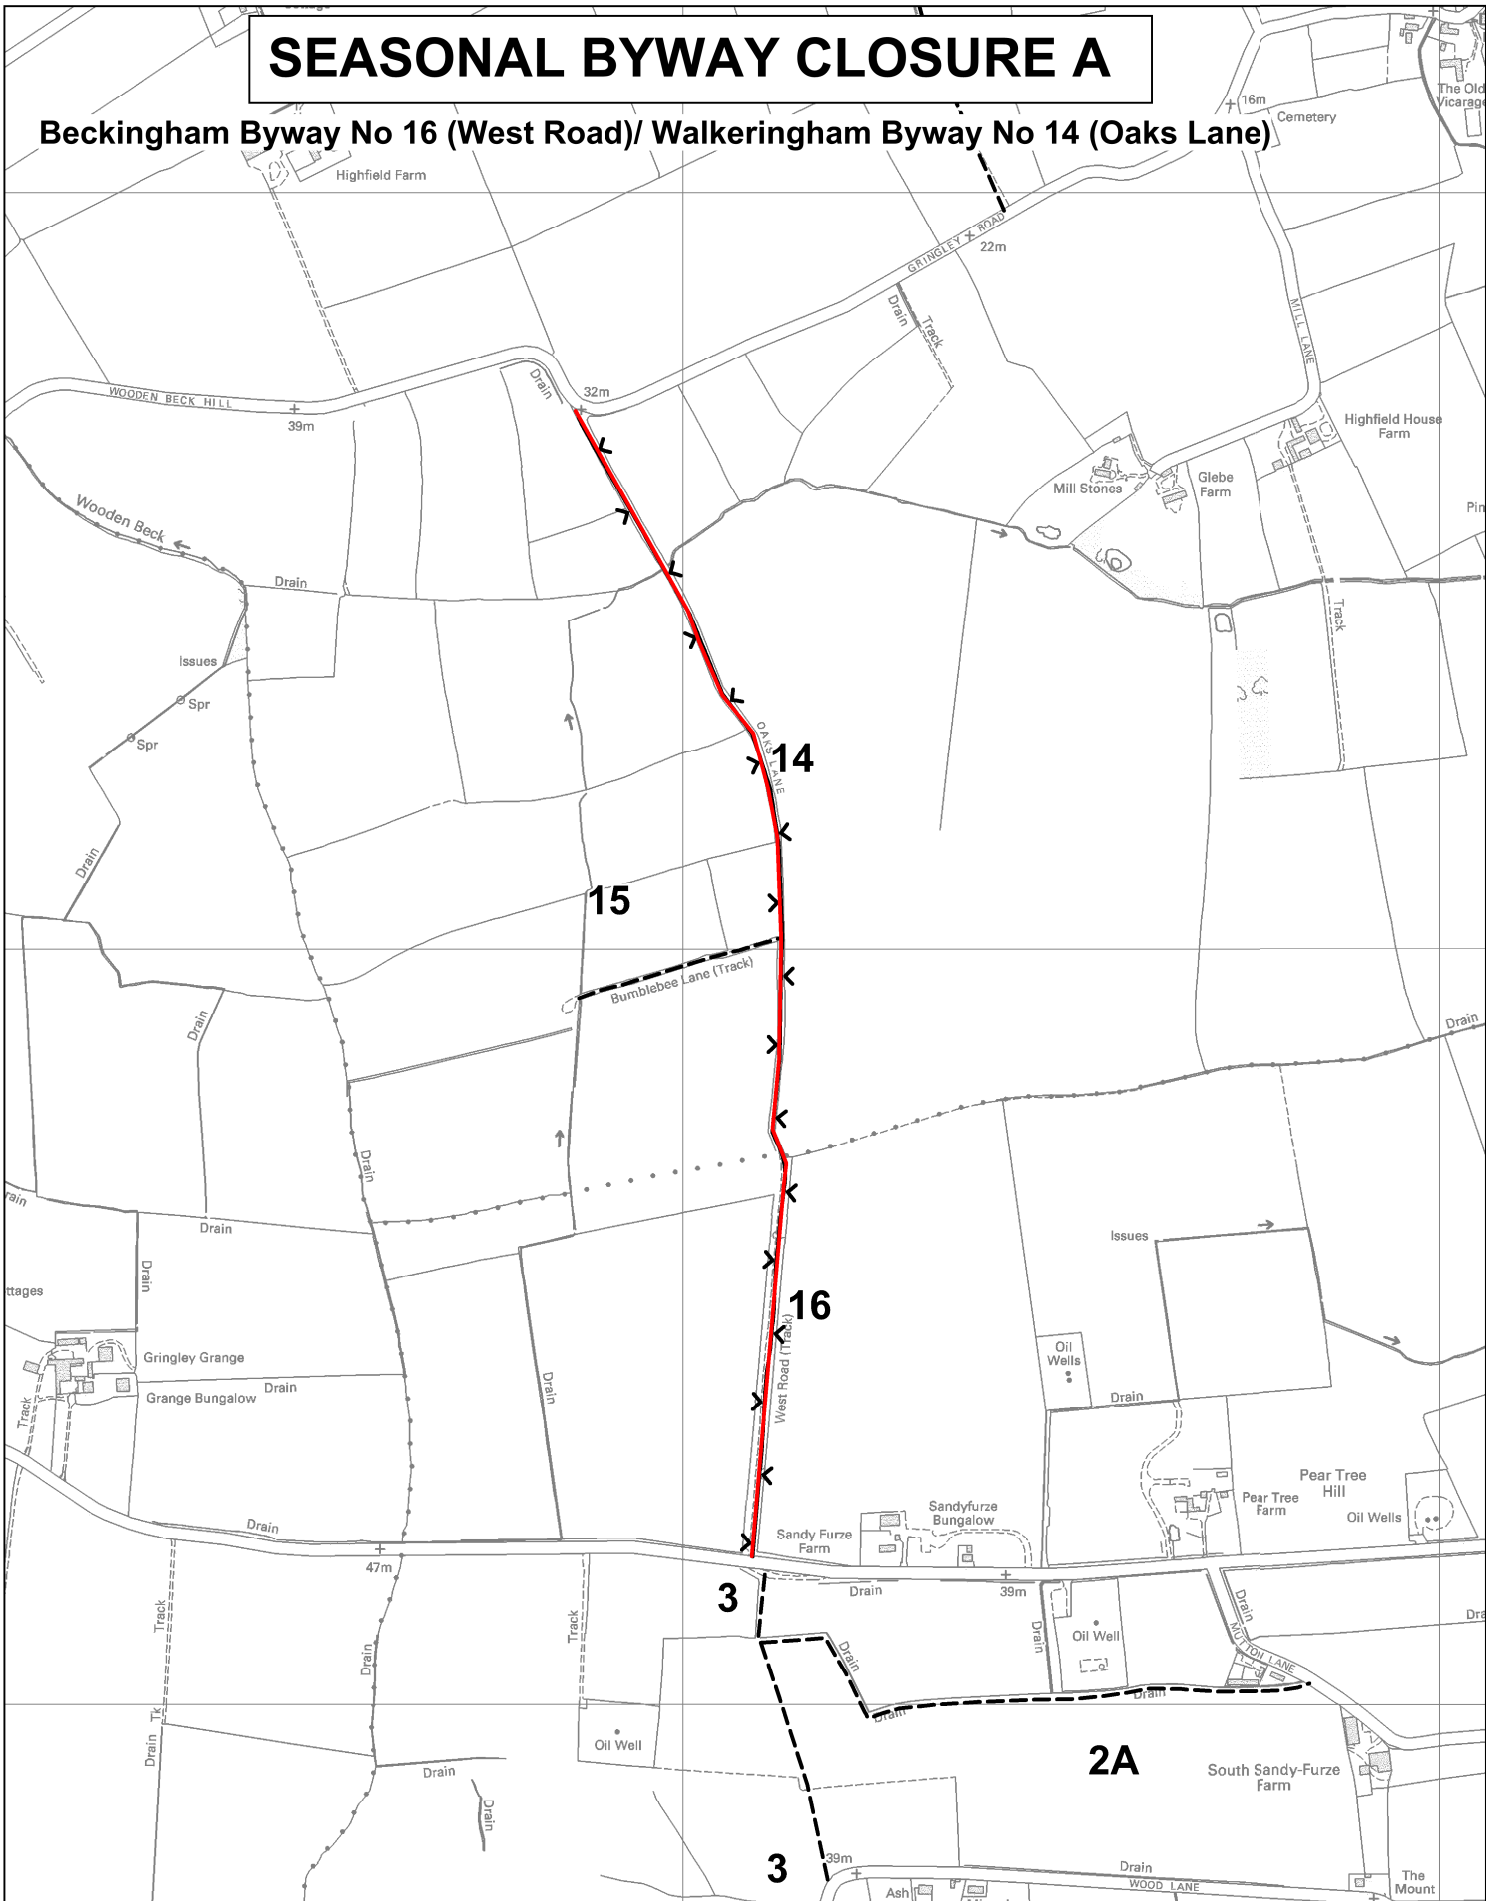

# SEASONAL BYWAY CLOSURE A

Beckingham Byway No 16 (West Road)/ Walkeringham Byway No 14 (Oaks Lane)

**Nottinghamshire  
County Council**

Compiled by: Is24

16 March 2016

Scale 1:10000

NOT DEFINITIVE:

Queries about path alignment

should be made to the Definitive

Map Team on 0115 9773708

© Crown Copyright and database rights 2015  
Ordnance Survey 100019713

**Byway to be closed to  
motorised vehicles (except solo  
motor cycles) and horsedrawn vehicles  
between 1st November & 30th April**

**Public Rights of Way:**

----- Footpath

+ + + + + Bridleway

↘ ↙ Byway Open to All  
Traffic

--->---> Restricted Byway