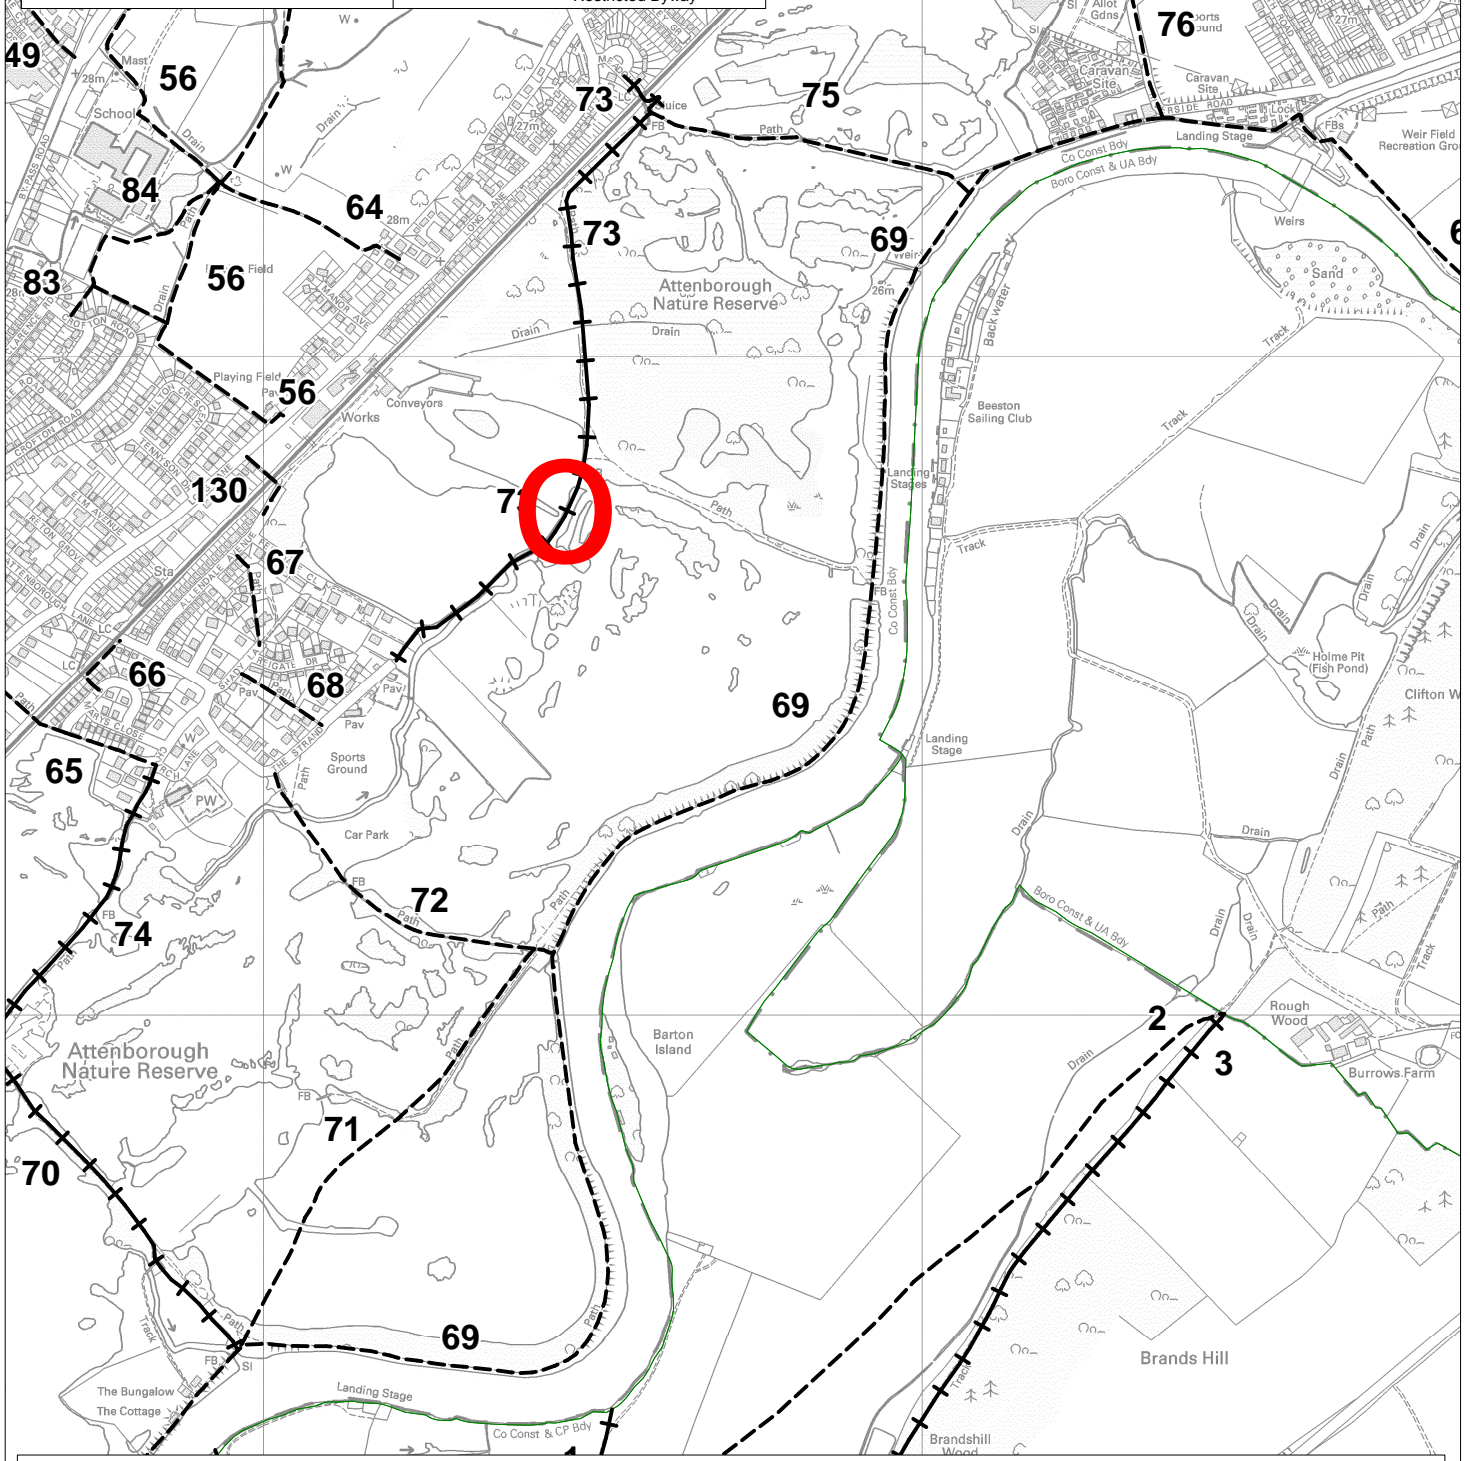

Beeston Bridleway No.73

TEMPORARY PATH CLOSURE

Scale

Produced by: mm403

Date: 18/10/2019

NOT DEFINITIVE

Queries about path alignment should be made to the Definitive Map Team on 0115 9773708.

Public Rights of Way:

- --- Footpath
- ---+--- Bridleway
- --->--- Byway Open to All Traffic
- RB --->--- Restricted Byway

BRIDLEWAY OPEN TO THOSE ON FOOT ONLY