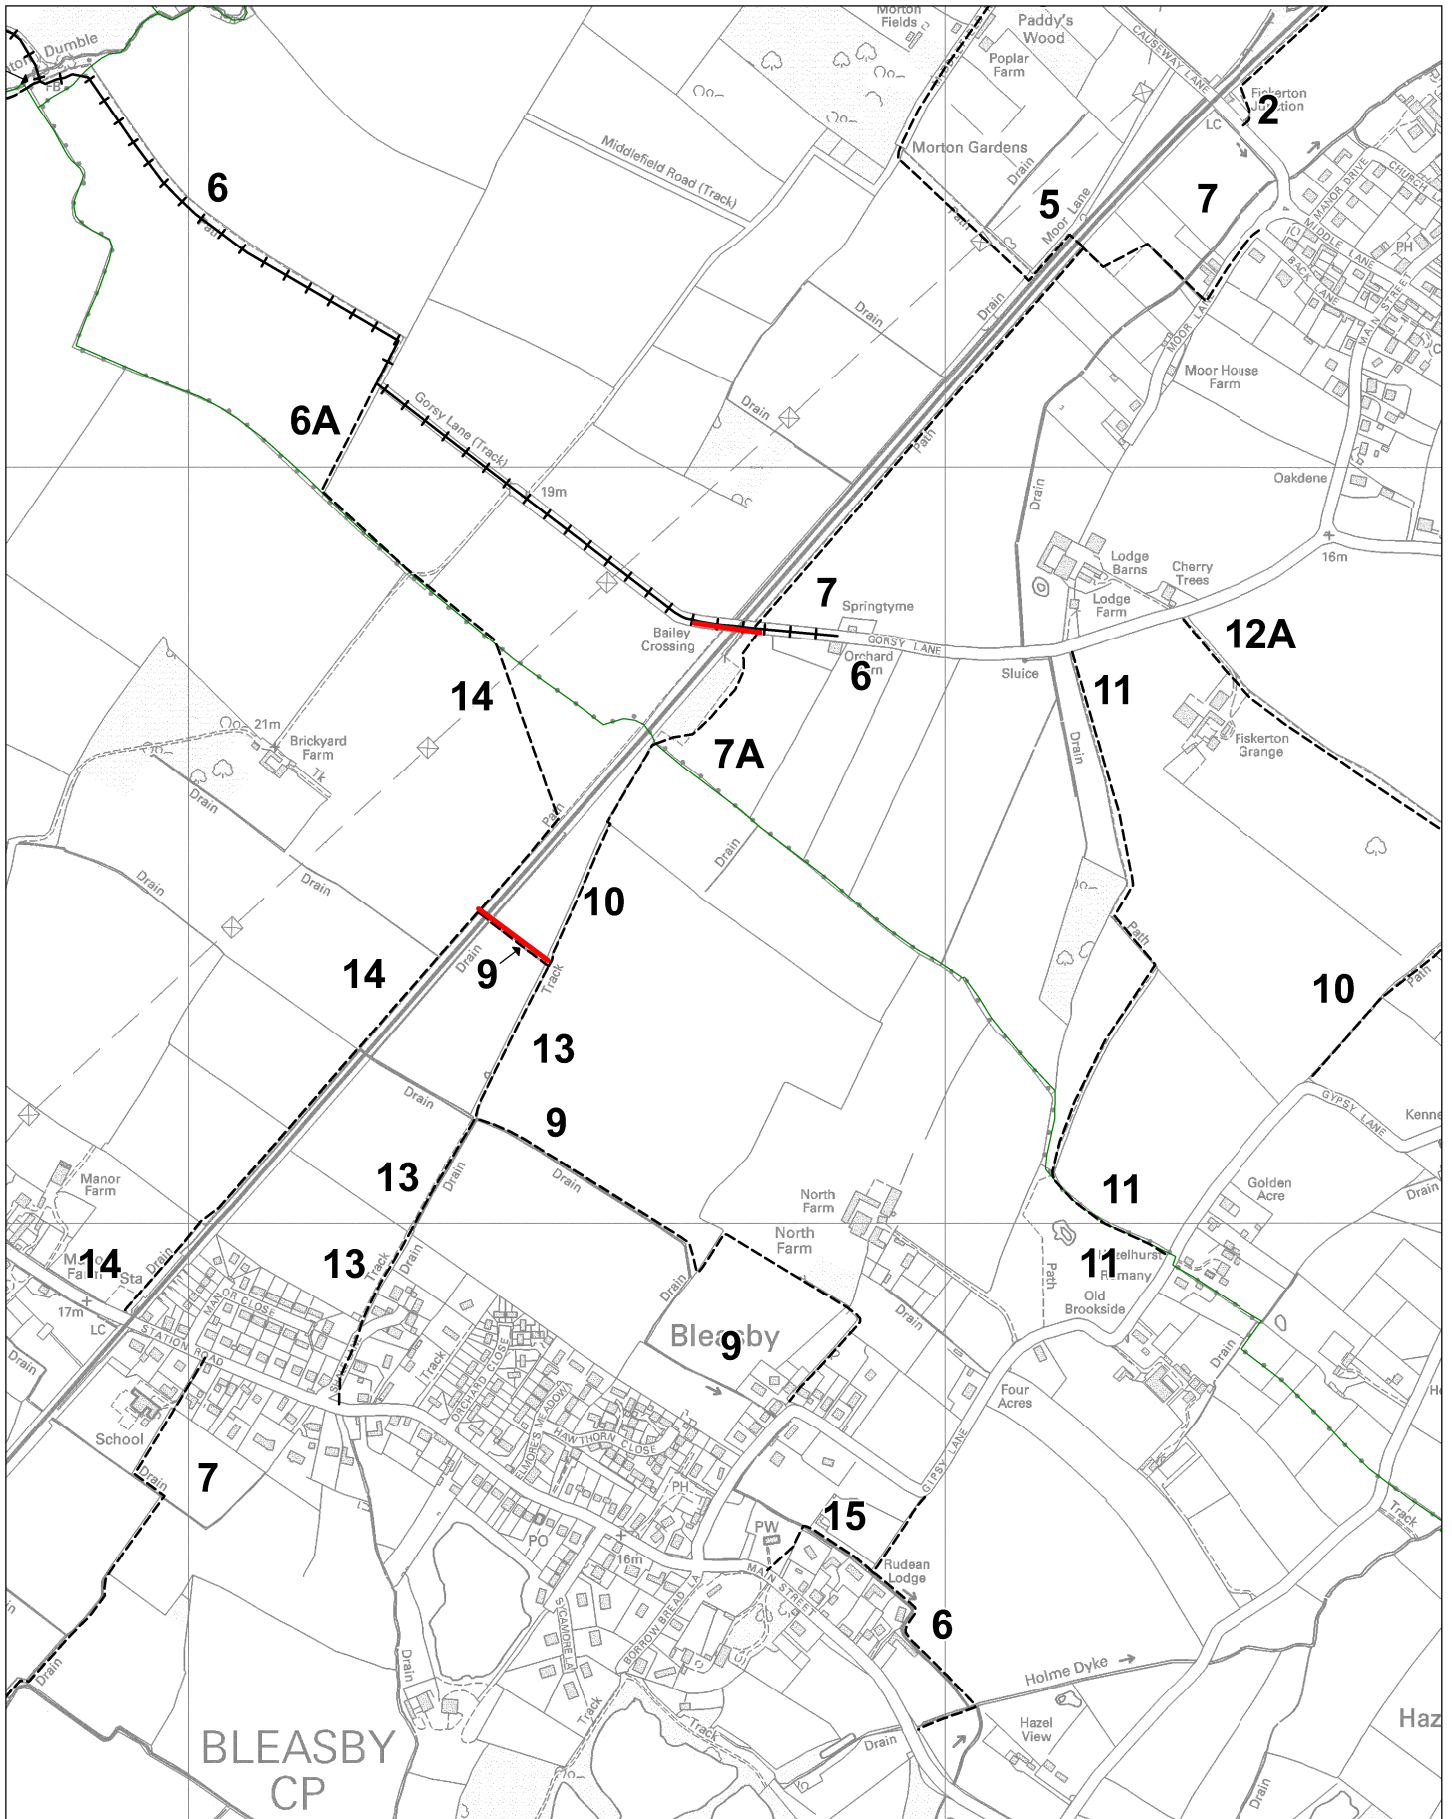

# TEMPORARY PATH CLOSURE

**Nottinghamshire  
County Council**

Compiled by:  
mm403

27 December 2018

Scale 1:10000

## KEY

PATH TO BE CLOSED

ALTERNATIVE ROUTE