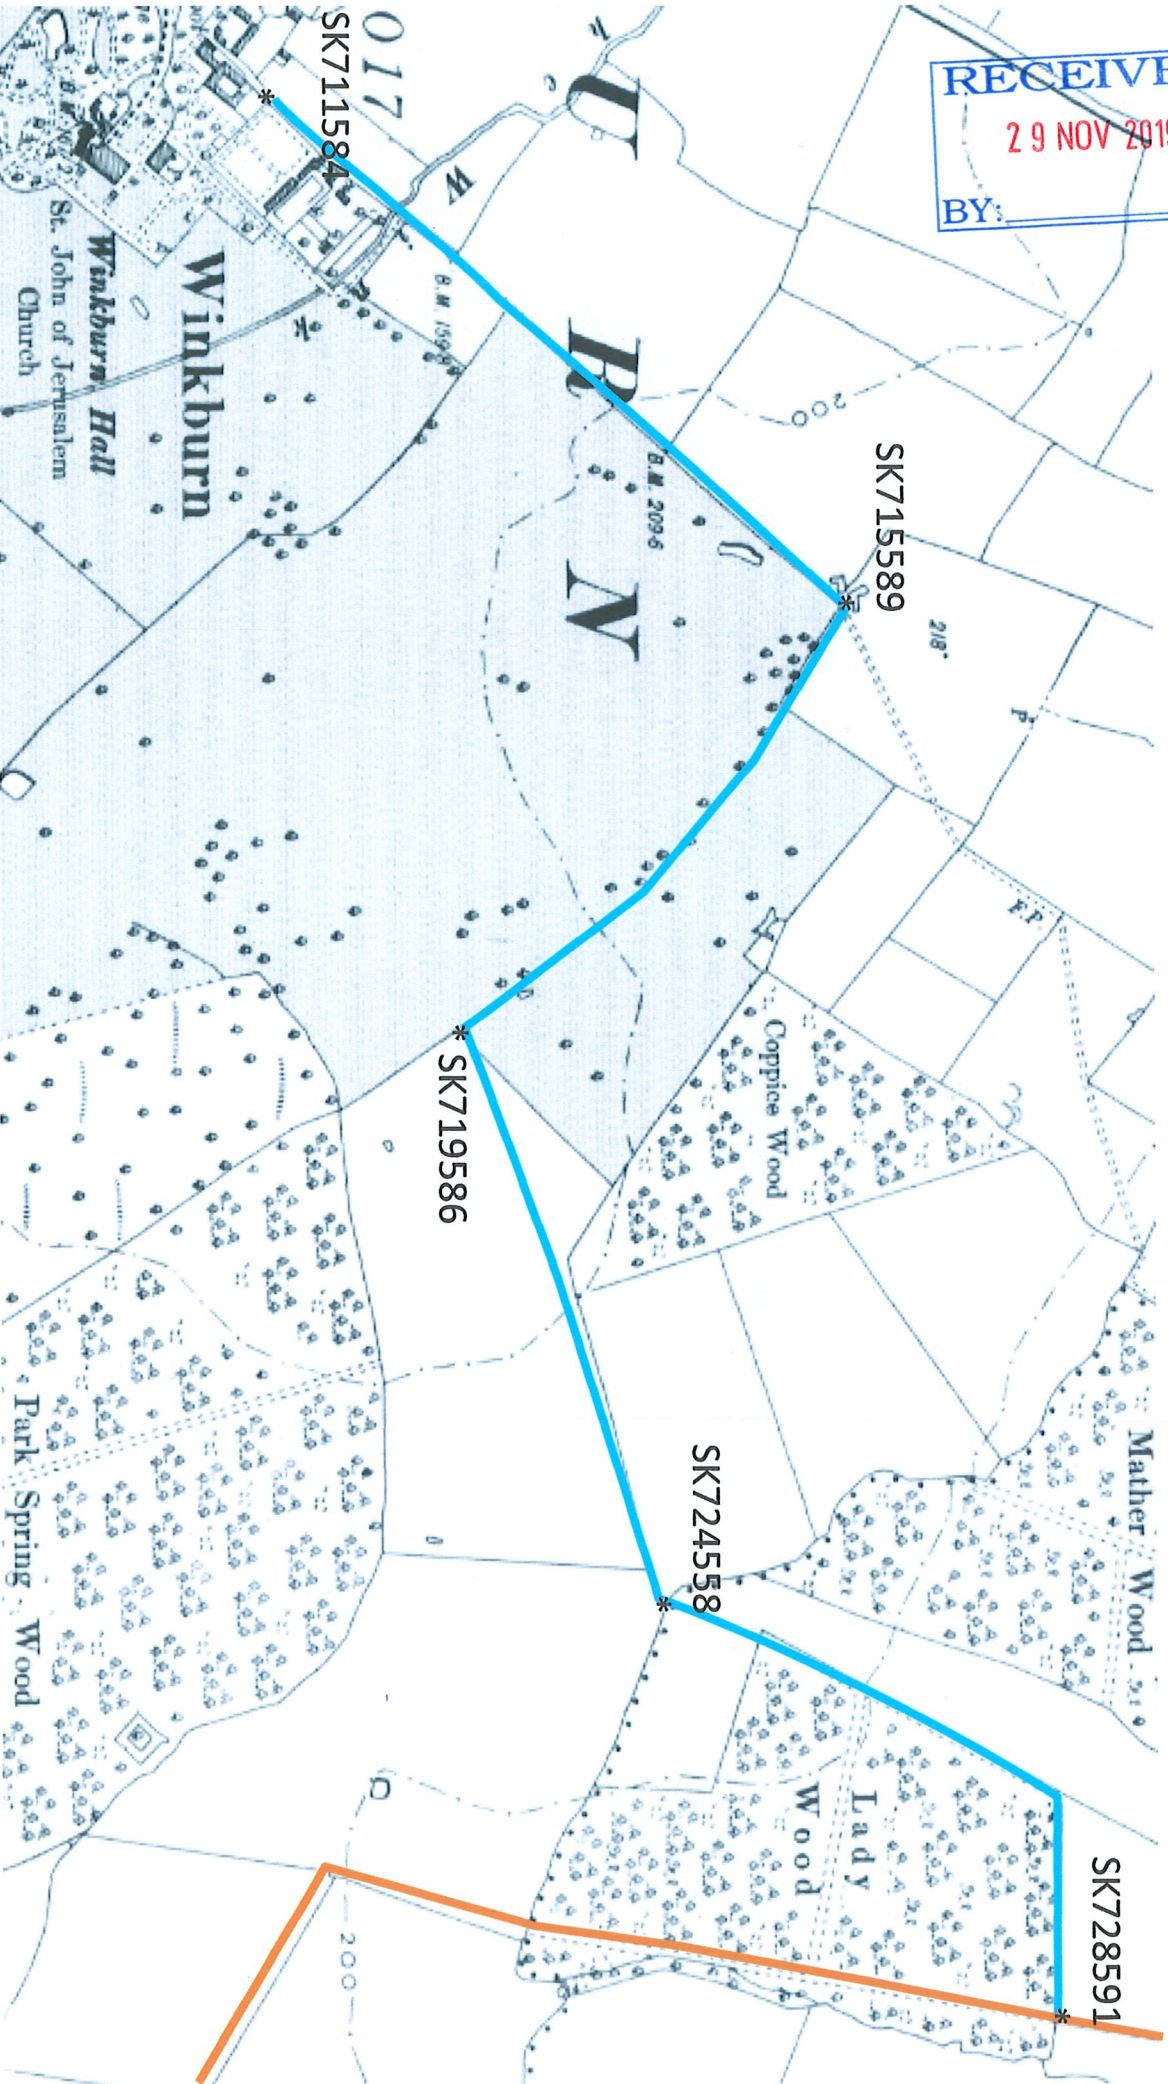

RECEIVED  
29 NOV 2019  
BY:

Route B Winkburn at SK711584 to Maplebeck Road, Cauntton at SK729600 joining route A at SK728591

1900 6" OS printed at a scale of 1:10000