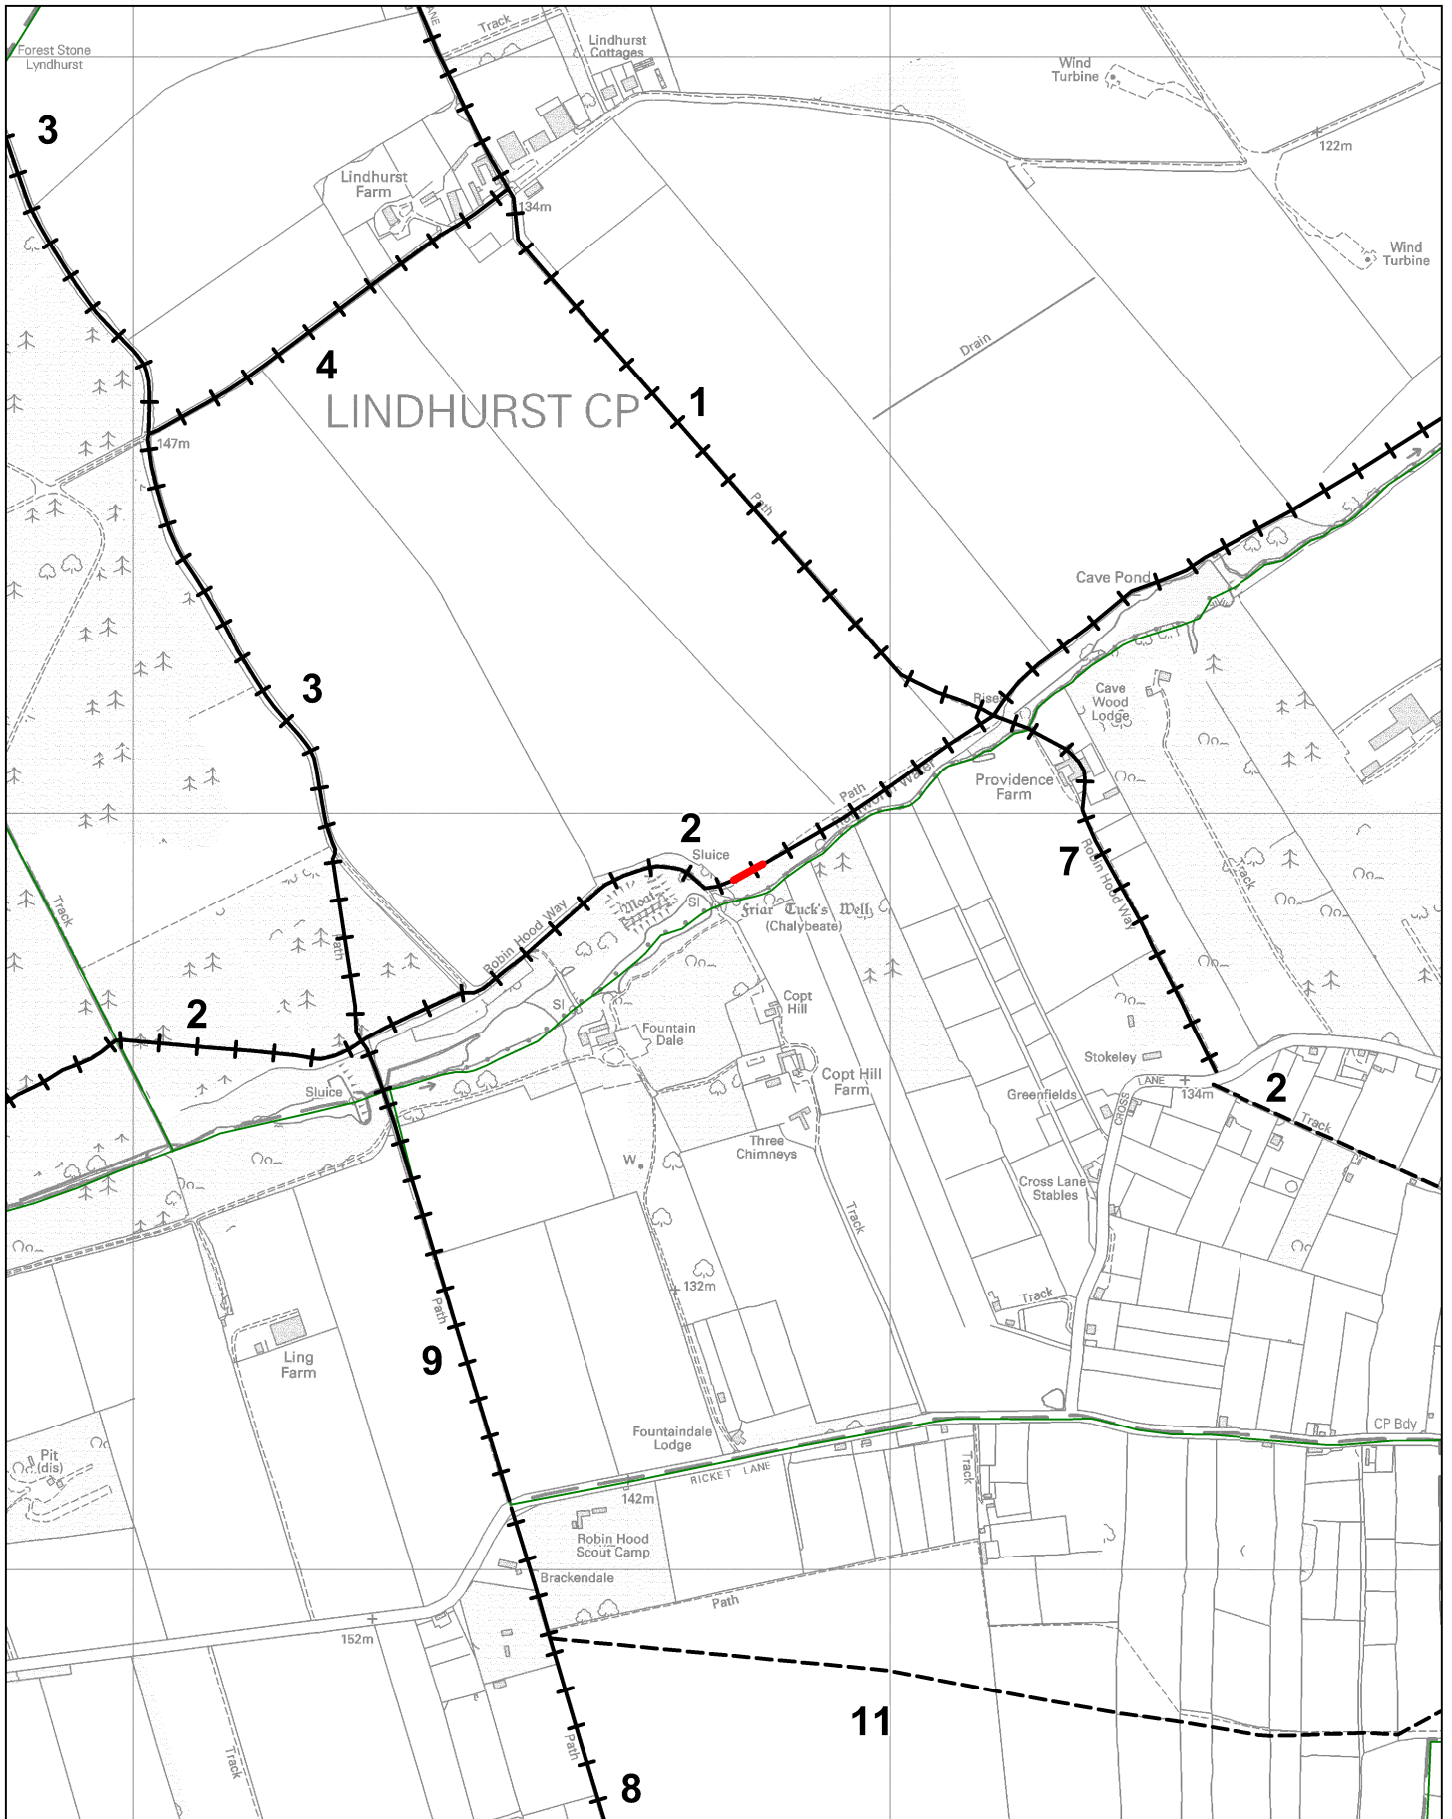

EMERGENCY PATH CLOSURE

**Nottinghamshire
County Council**

Compiled by:

Scale 1:10000

15 April 2019

KEY

PATH TO BE CLOSED

ALTERNATIVE ROUTE