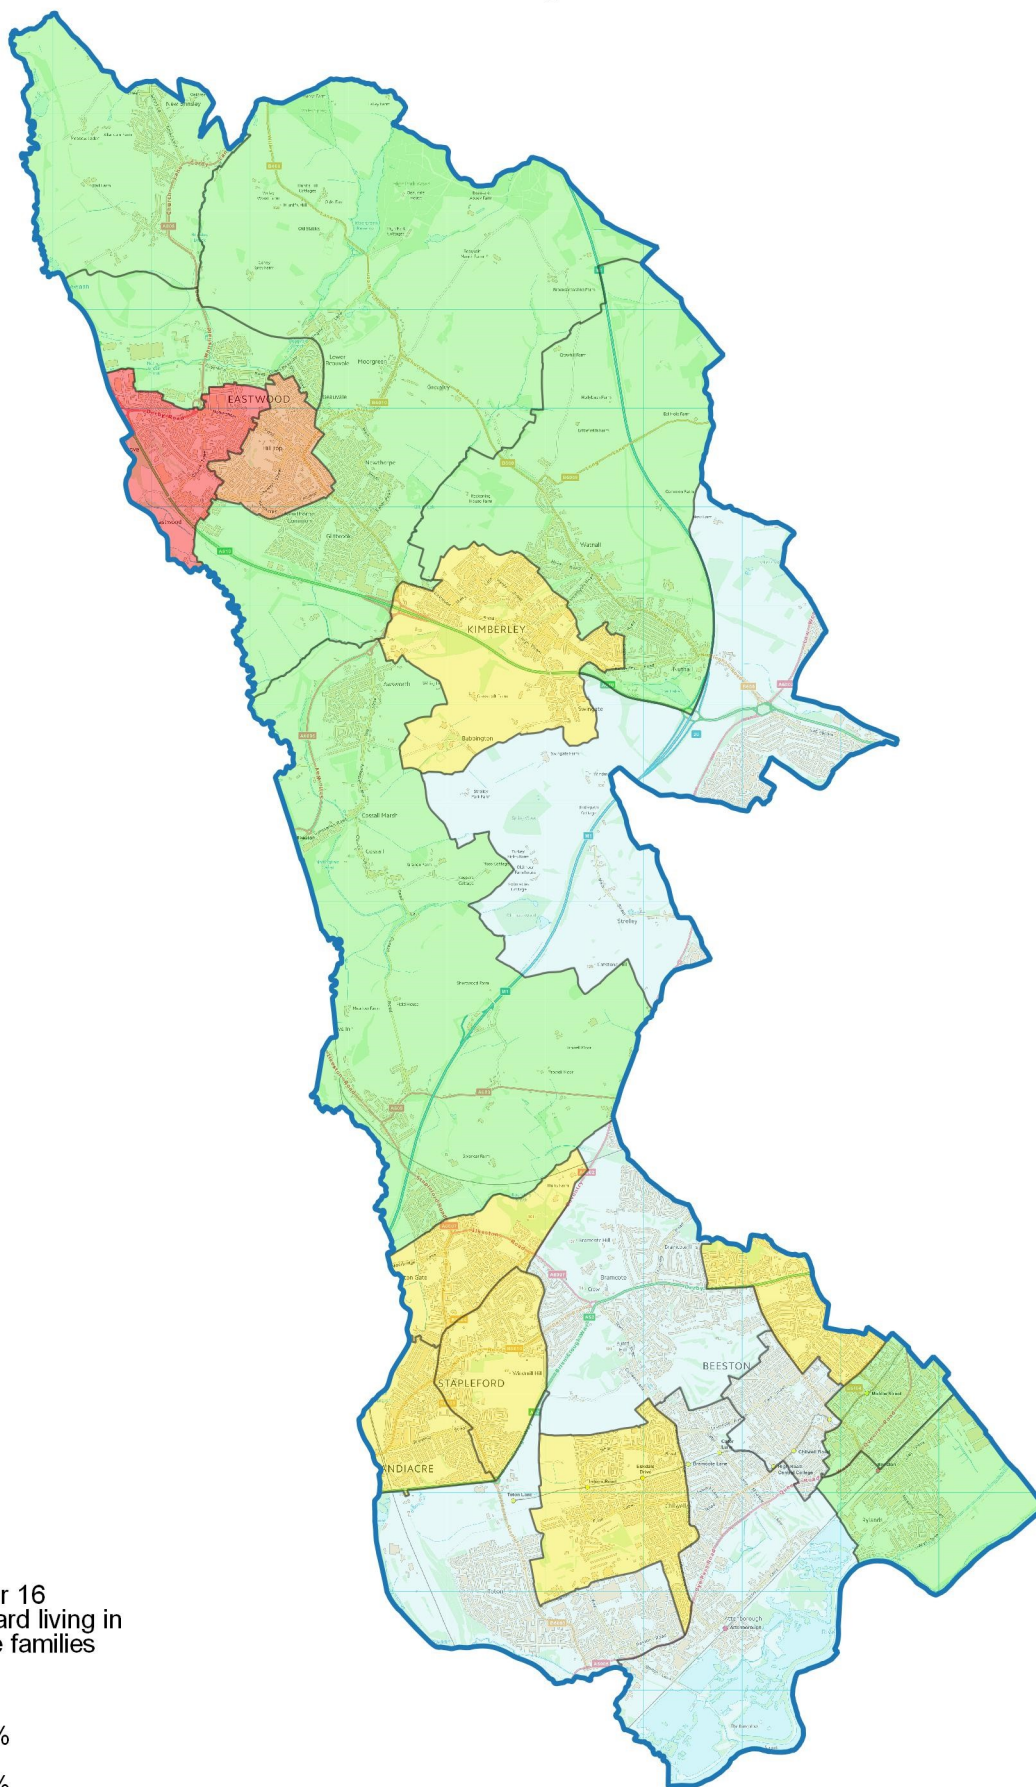

Percentage of children aged 0-16 years living in relative low income families FYE 2021/22

Broxtowe Borough

% of children under 16
in each census ward living in
relative low income families

- 4.6-13.6%
- 13.6%-21.1%
- 21.1%-28.1%
- 28.1%-36.2%
- 36.2%-46.7%