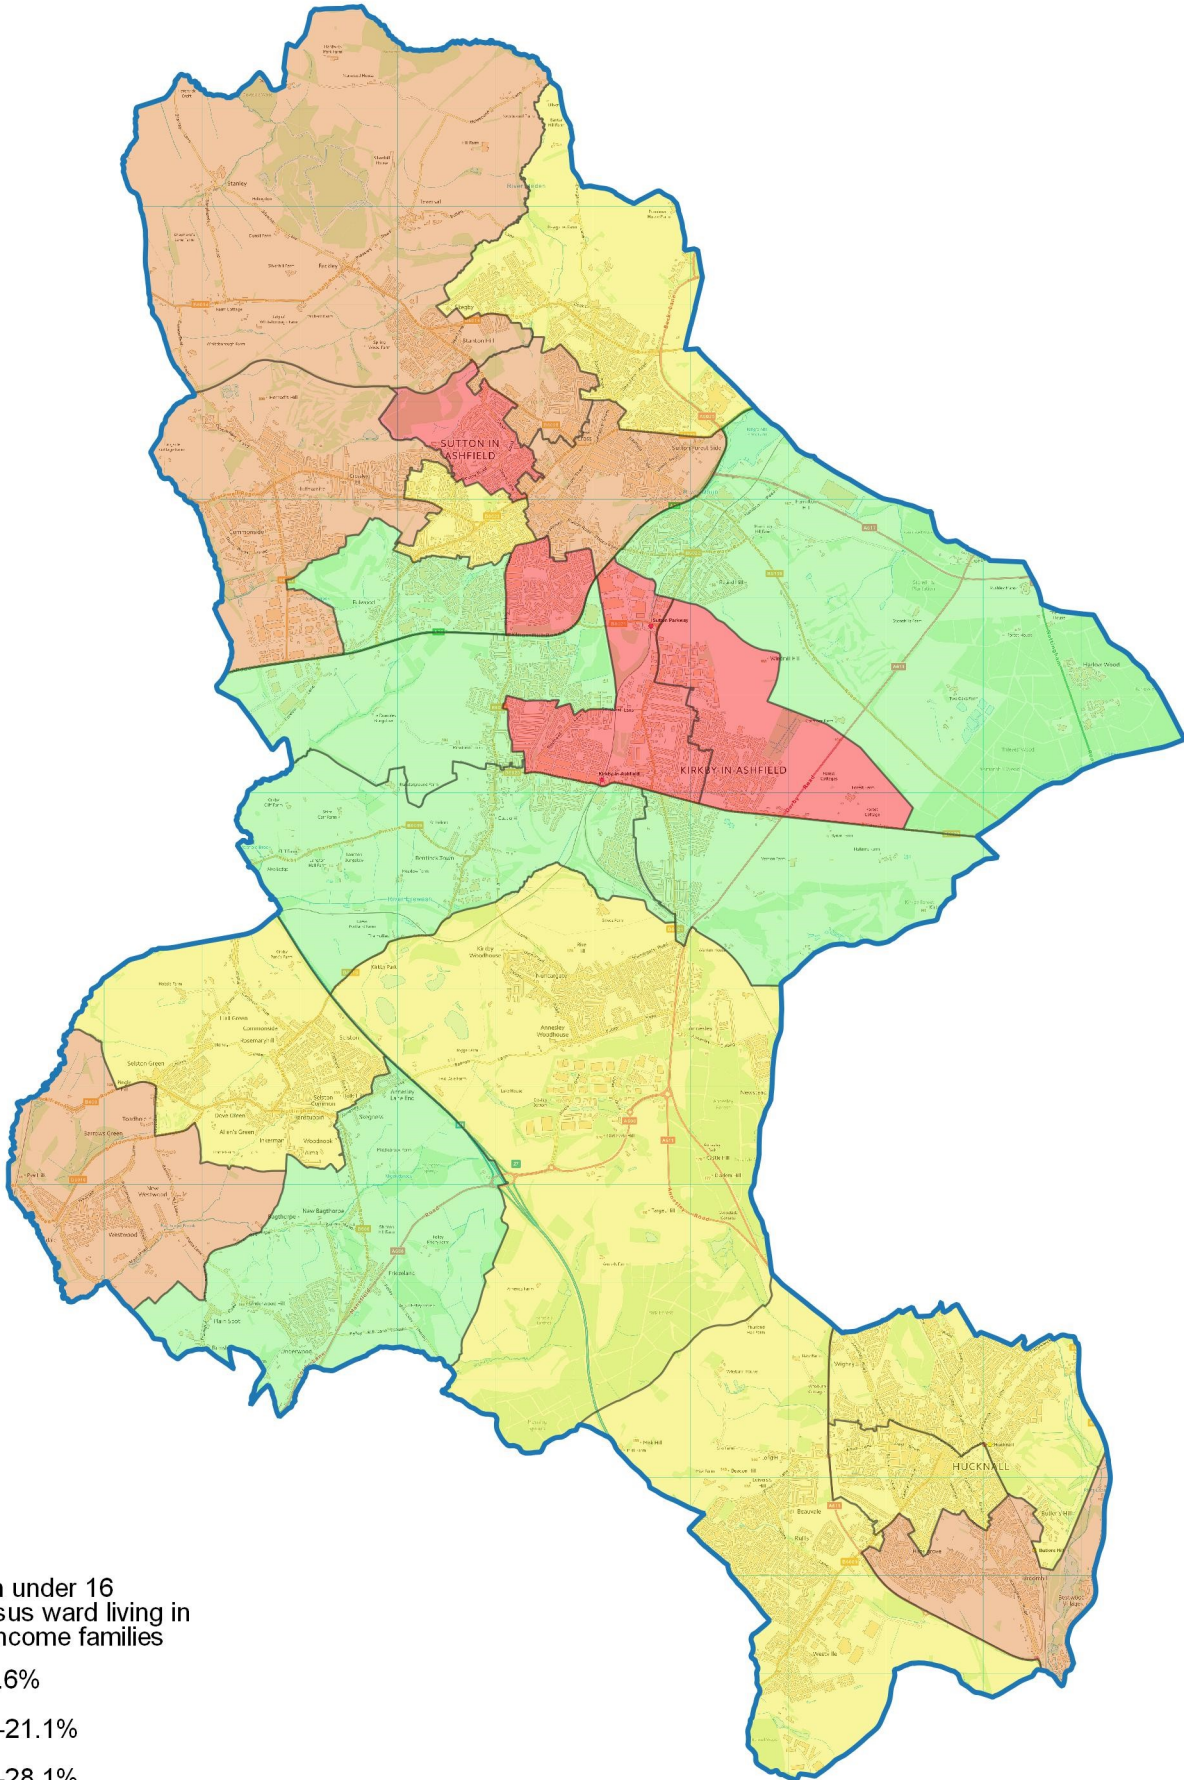

Percentage of children aged 0-16 years living in relative low income families FYE 2021/22

Ashfield District

% of children under 16
in each census ward living in
relative low income families

- 4.6-13.6%
- 13.6%-21.1%
- 21.1%-28.1%
- 28.1%-36.2%
- 36.2%-46.7%