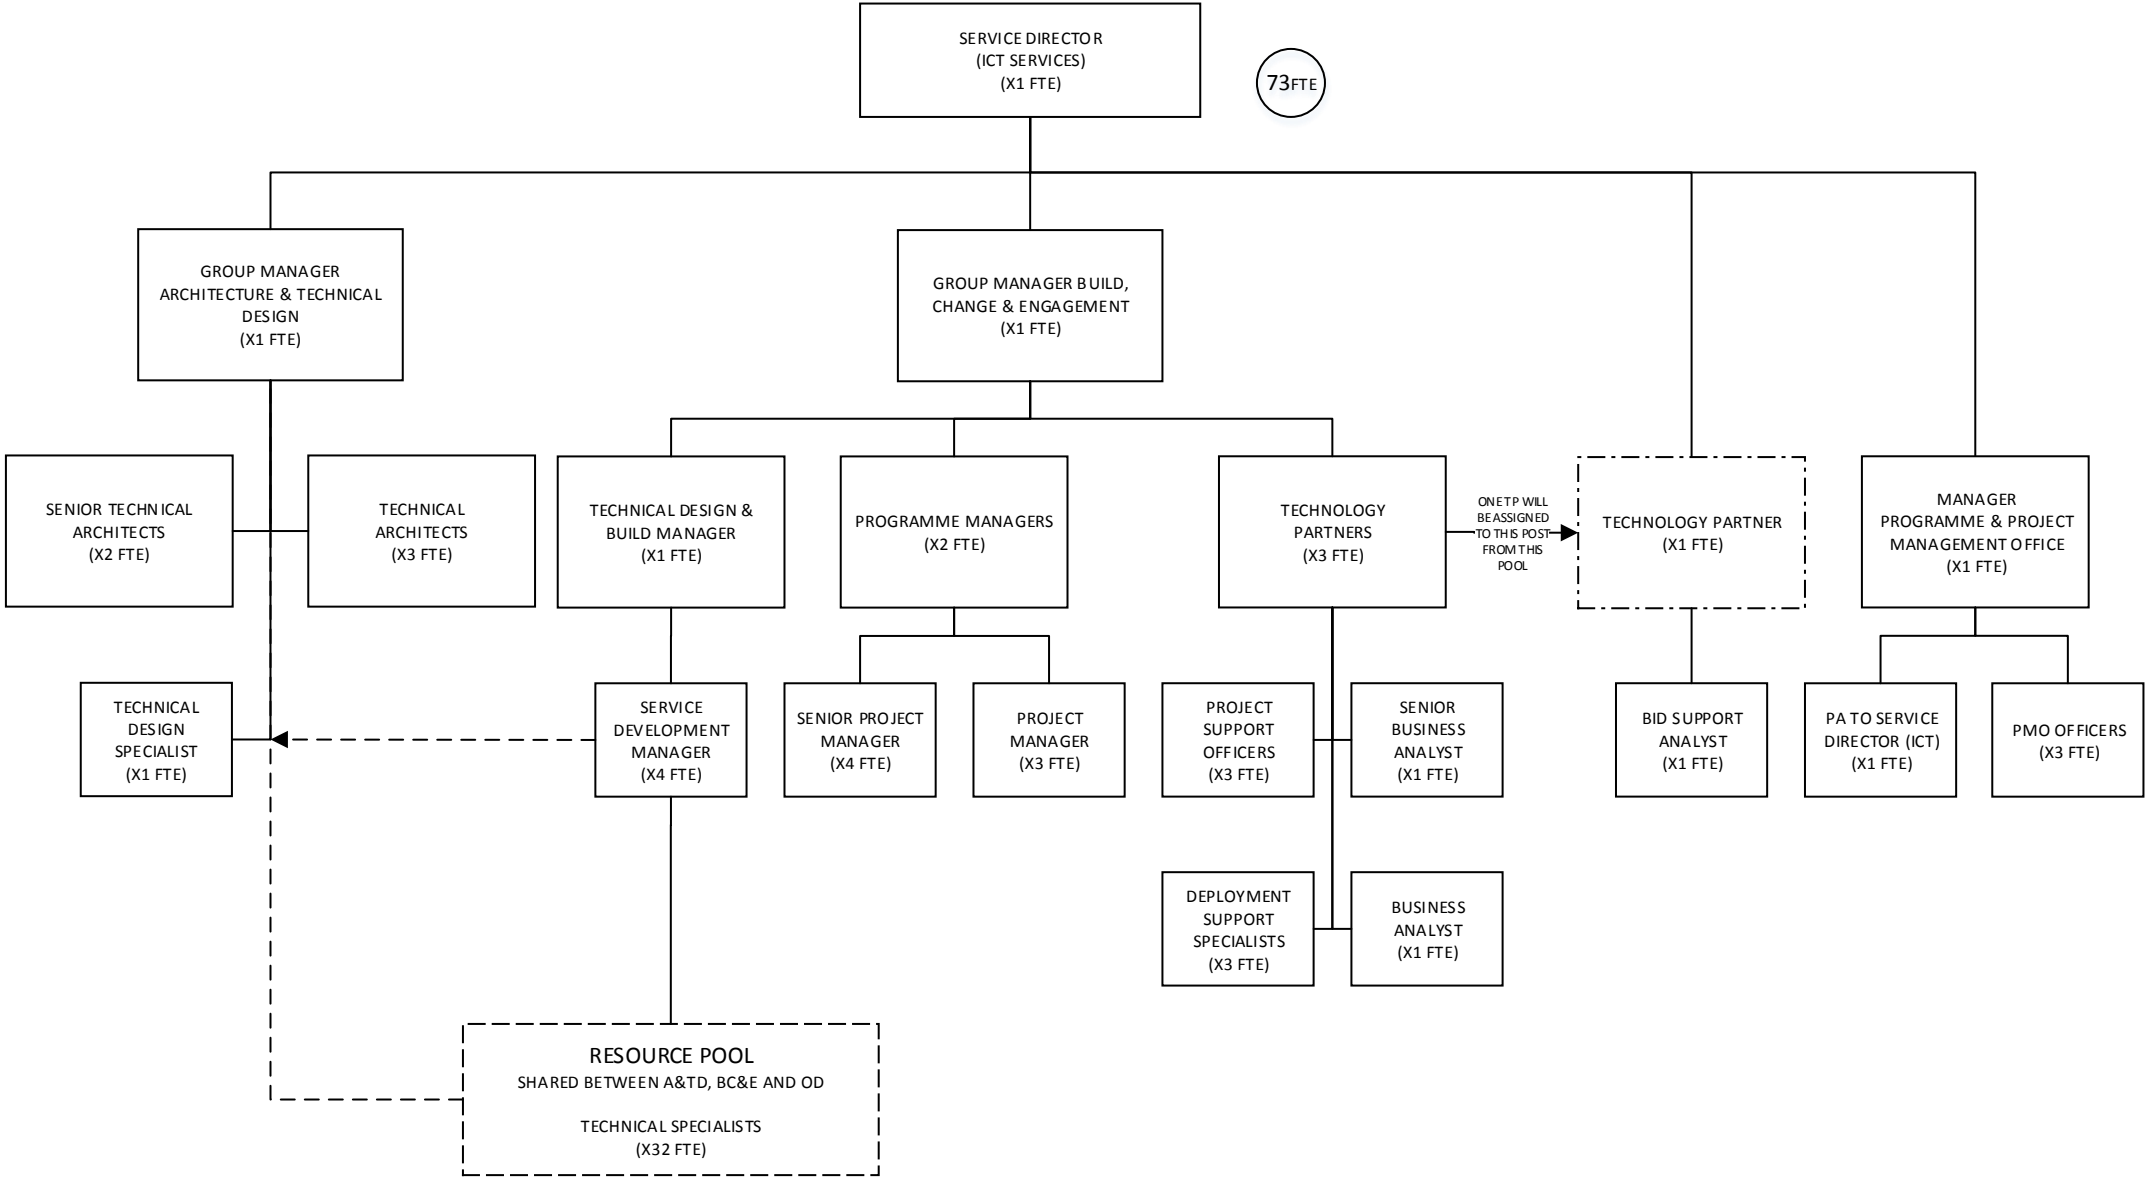

ICT SERVICES
ARCHITECTURE & TECHNICAL DESIGN AND BUILD, CHANGE & ENGAGEMENT

**ICT SERVICES
OPERATIONAL DELIVERY**

**SERVICE DIRECTOR
(ICT SERVICES)**

**GROUP MANAGER
OPERATIONAL DELIVERY
(X1 FTE)**

82FTE

**SERVICE SUPPORT
MANAGER
(X1 FTE)**

**INFRASTRUCTURE
MANAGER
(X1 FTE)**

**SERVICE DELIVERY
MANAGER
(X1 FTE)**

**TRADED SERVICES
MANAGER
(X1 FTE)**

**SERVICE DESK
MANAGER
(X2 FTE)**

**SUPPORT & INSTALLATION
ENGINEER
TEAM LEADER
(X1 FTE)**

**RISK, CHANGE
& SECURITY
MANAGER
(X1 FTE)**

**SOC TEAM
LEADER
(X1 FTE)**

**OPERATIONS
SUPPORT
TEAM LEADER
(X1 FTE)**

**DATABASE
TEAM LEADER
(X1 FTE)**

**NETWORKS
TEAM LEADER
(X1 FTE)**

**SYSTEMS
SUPPORT
TEAM LEADER
(X1 FTE)**

**SERVICE
MANAGER
(X5 FTE)**

**SALES &
SERVICE
SUPPORT
OFFICER**

**SUPPORT &
INSTALLATION
ENGINEER
SERVICE DESK
ASSISTANT**

RESOURCE POOL

SHARED ACROSS THE OPERATIONAL DELIVERY SUPPORT FUNCTIONS
 SERVICE DESK ASSISTANTS (X7 FTE) SALES & SERVICE SUPPORT OFFICERS (X4 FTE) SUPPORT & INSTALLATION ENGINEERS (X17 FTE)