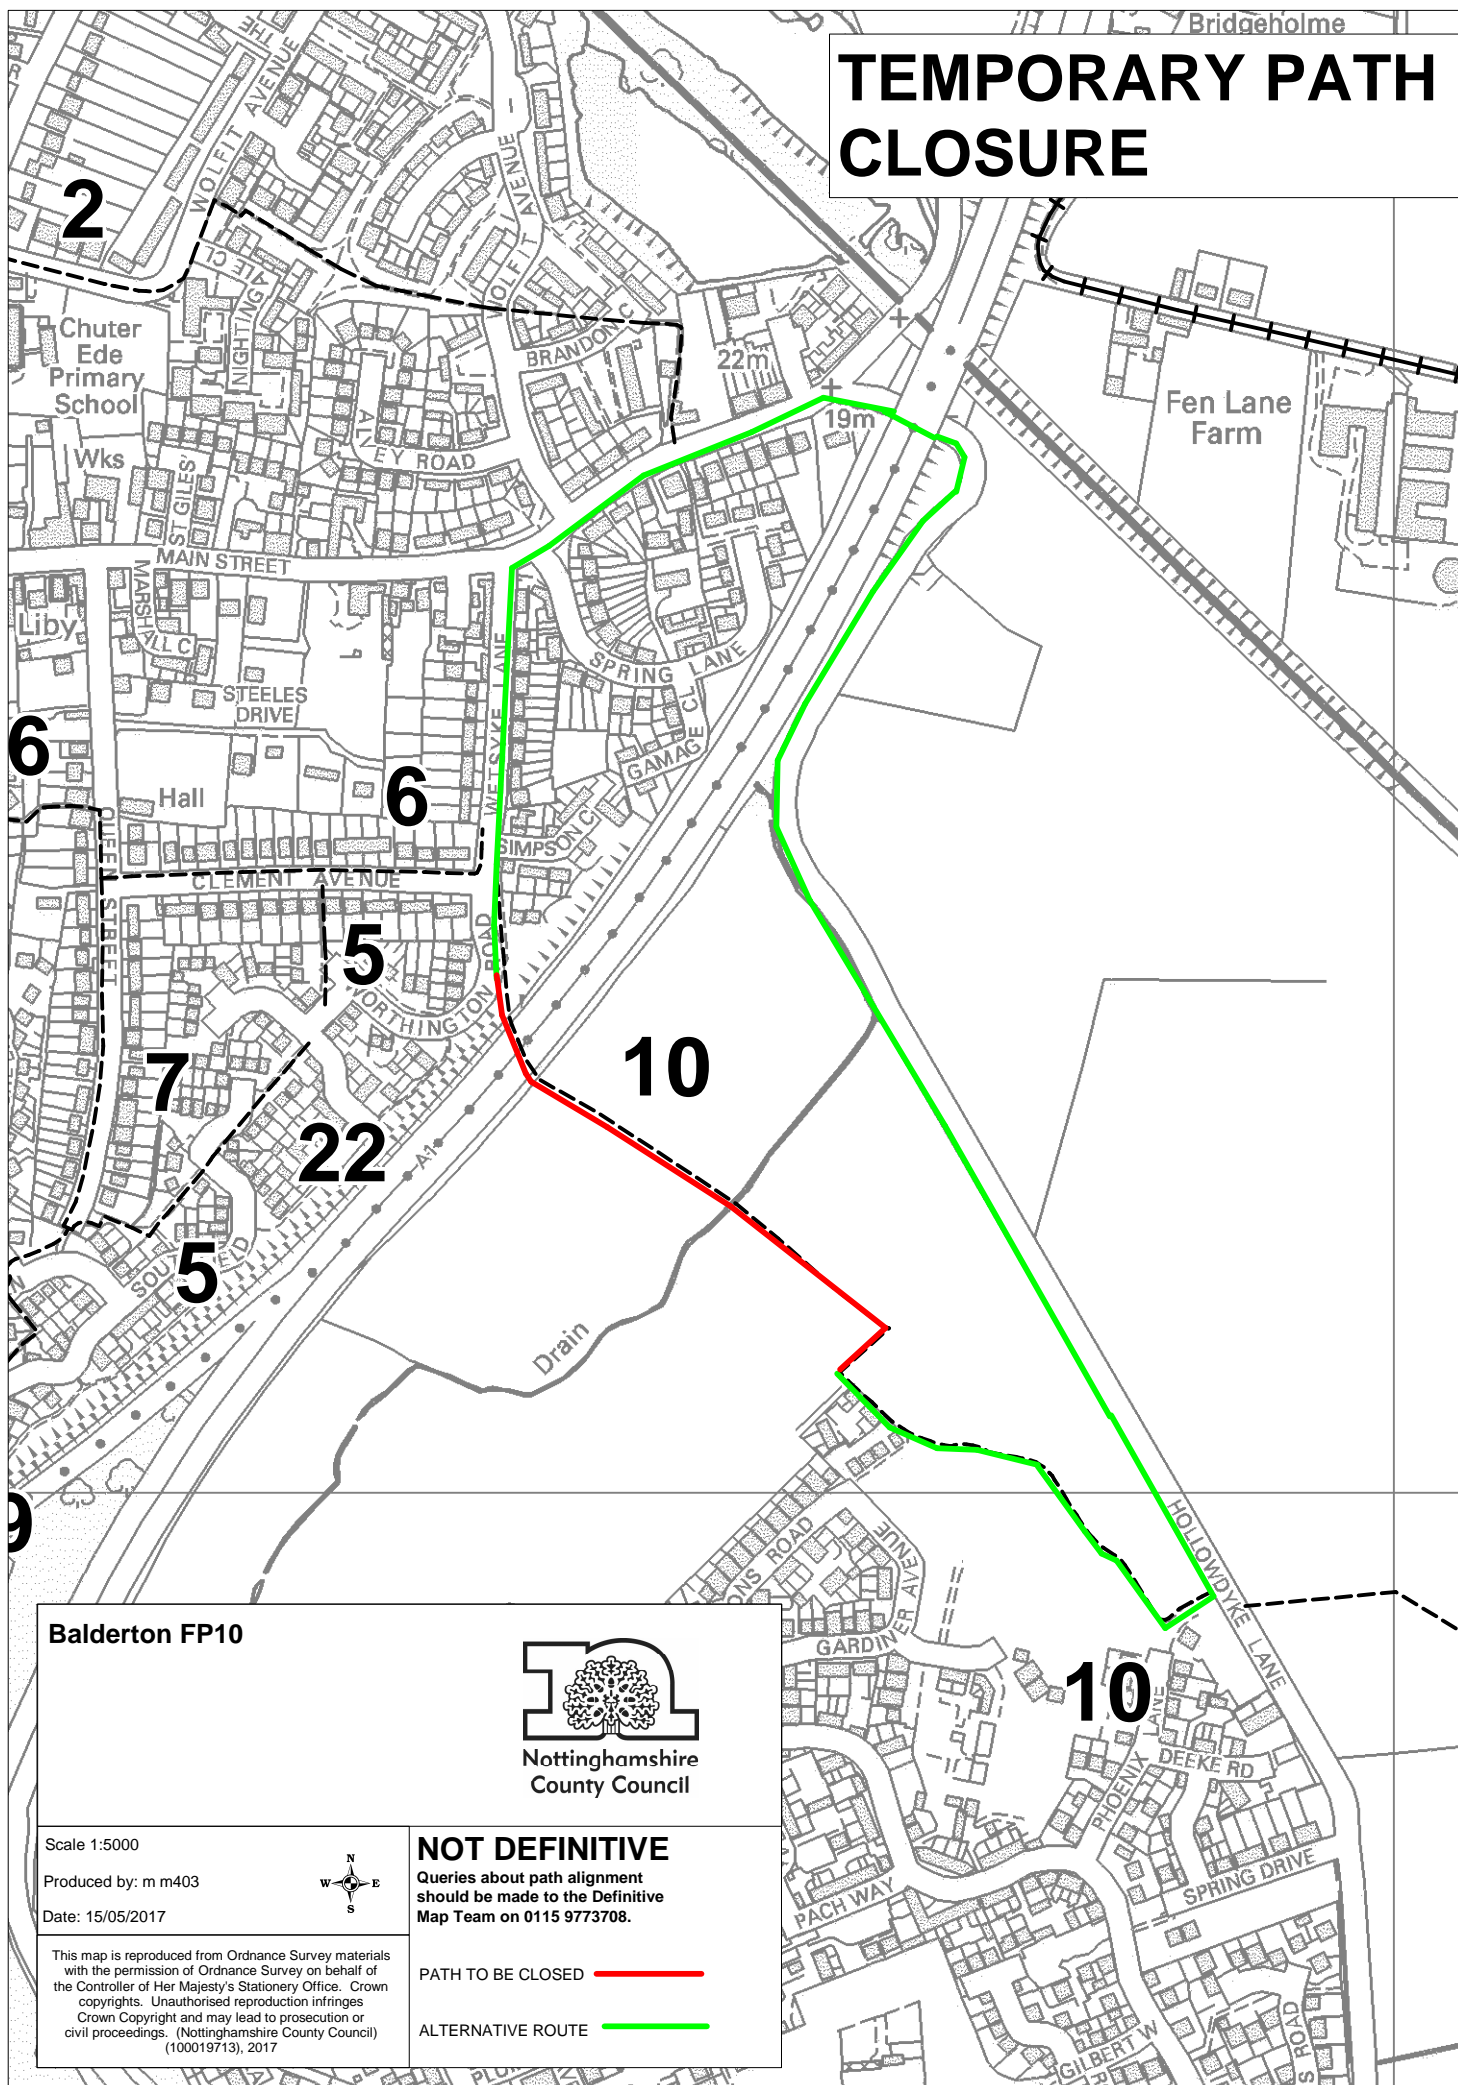

TEMPORARY PATH CLOSURE

Balderton FP10

Nottinghamshire
County Council

Scale 1:5000

Produced by: m m403

Date: 15/05/2017

NOT DEFINITIVE

Queries about path alignment
should be made to the Definitive
Map Team on 0115 9773708.

This map is reproduced from Ordnance Survey materials with the permission of Ordnance Survey on behalf of the Controller of Her Majesty's Stationery Office. Crown copyrights. Unauthorised reproduction infringes Crown Copyright and may lead to prosecution or civil proceedings. (Nottinghamshire County Council) (100019713), 2017

PATH TO BE CLOSED 

ALTERNATIVE ROUTE 