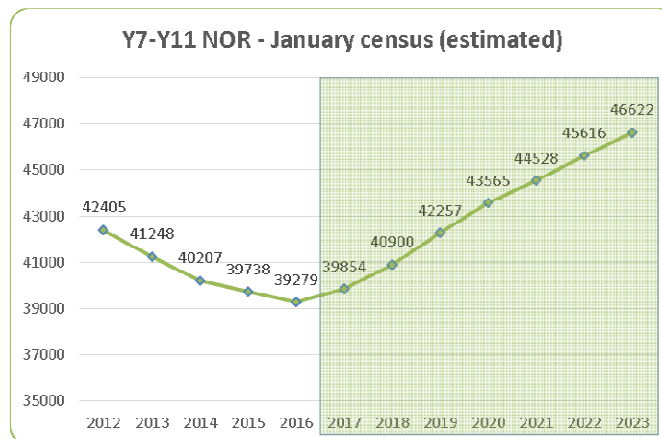

Place Planning

- *January census (secondary)*

Nottinghamshire
County Council

Place Planning Update

Place Planning

- *January census (secondary)*

Nottinghamshire
County Council

Place Planning Update

Place Planning

- *January census (secondary)*

Nottinghamshire
County Council

Place Planning Update

January 2016 census

Nottinghamshire
County Council

Place Planning Update

Net Capacities

- Secondary Net Capacity (including 6th forms) - 56,486
- PAN capacity (Statutory School age only) - 47,470

This data indicates that in Nottinghamshire there is a sufficiency of places across the county. Locally, there will be pockets of high demand (hotspots) which schools may find difficulty in meeting. Data indicates hotspots developing by 2018/19.