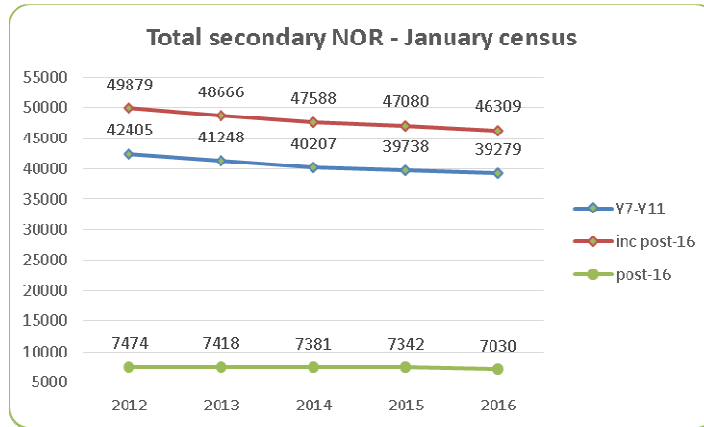

Place Planning

- *January census (secondary)*

Nottinghamshire
County Council

Place Planning Update

Place Planning

- *January census (secondary)*

Nottinghamshire
County Council

Place Planning Update

Place Planning

- *January census (secondary)*

Nottinghamshire
County Council

Place Planning Update

January 2016 census

Nottinghamshire
County Council

Place Planning Update

Net Capacities