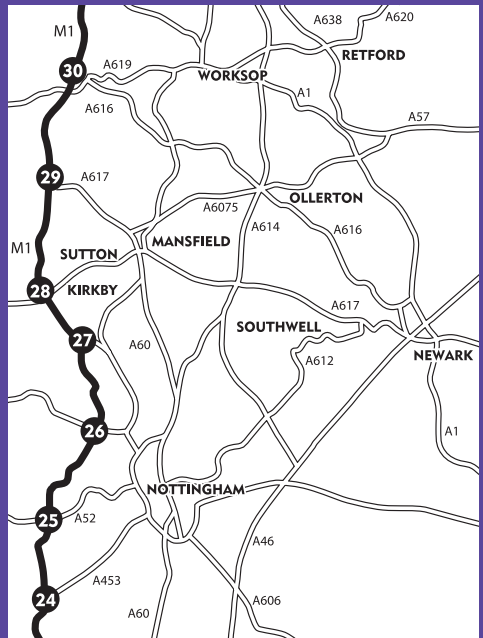

Send to:

Southwell Library
The Bramley Centre
King Street
Southwell
Nottinghamshire NG25 0EH

Email enquiries:

southwell.library@nottsc.gov.uk

Where to find us:

Southwell is 14 miles from Nottingham (see map)

The nearest train station is at Newark which is eight miles away.

There is a Pathfinder bus service from Nottingham (no 100) and Stagecoach Lincolnshire operates a service from Mansfield and Newark.

© Crown copyright and database rights 2014. Ordnance Survey 100019713.