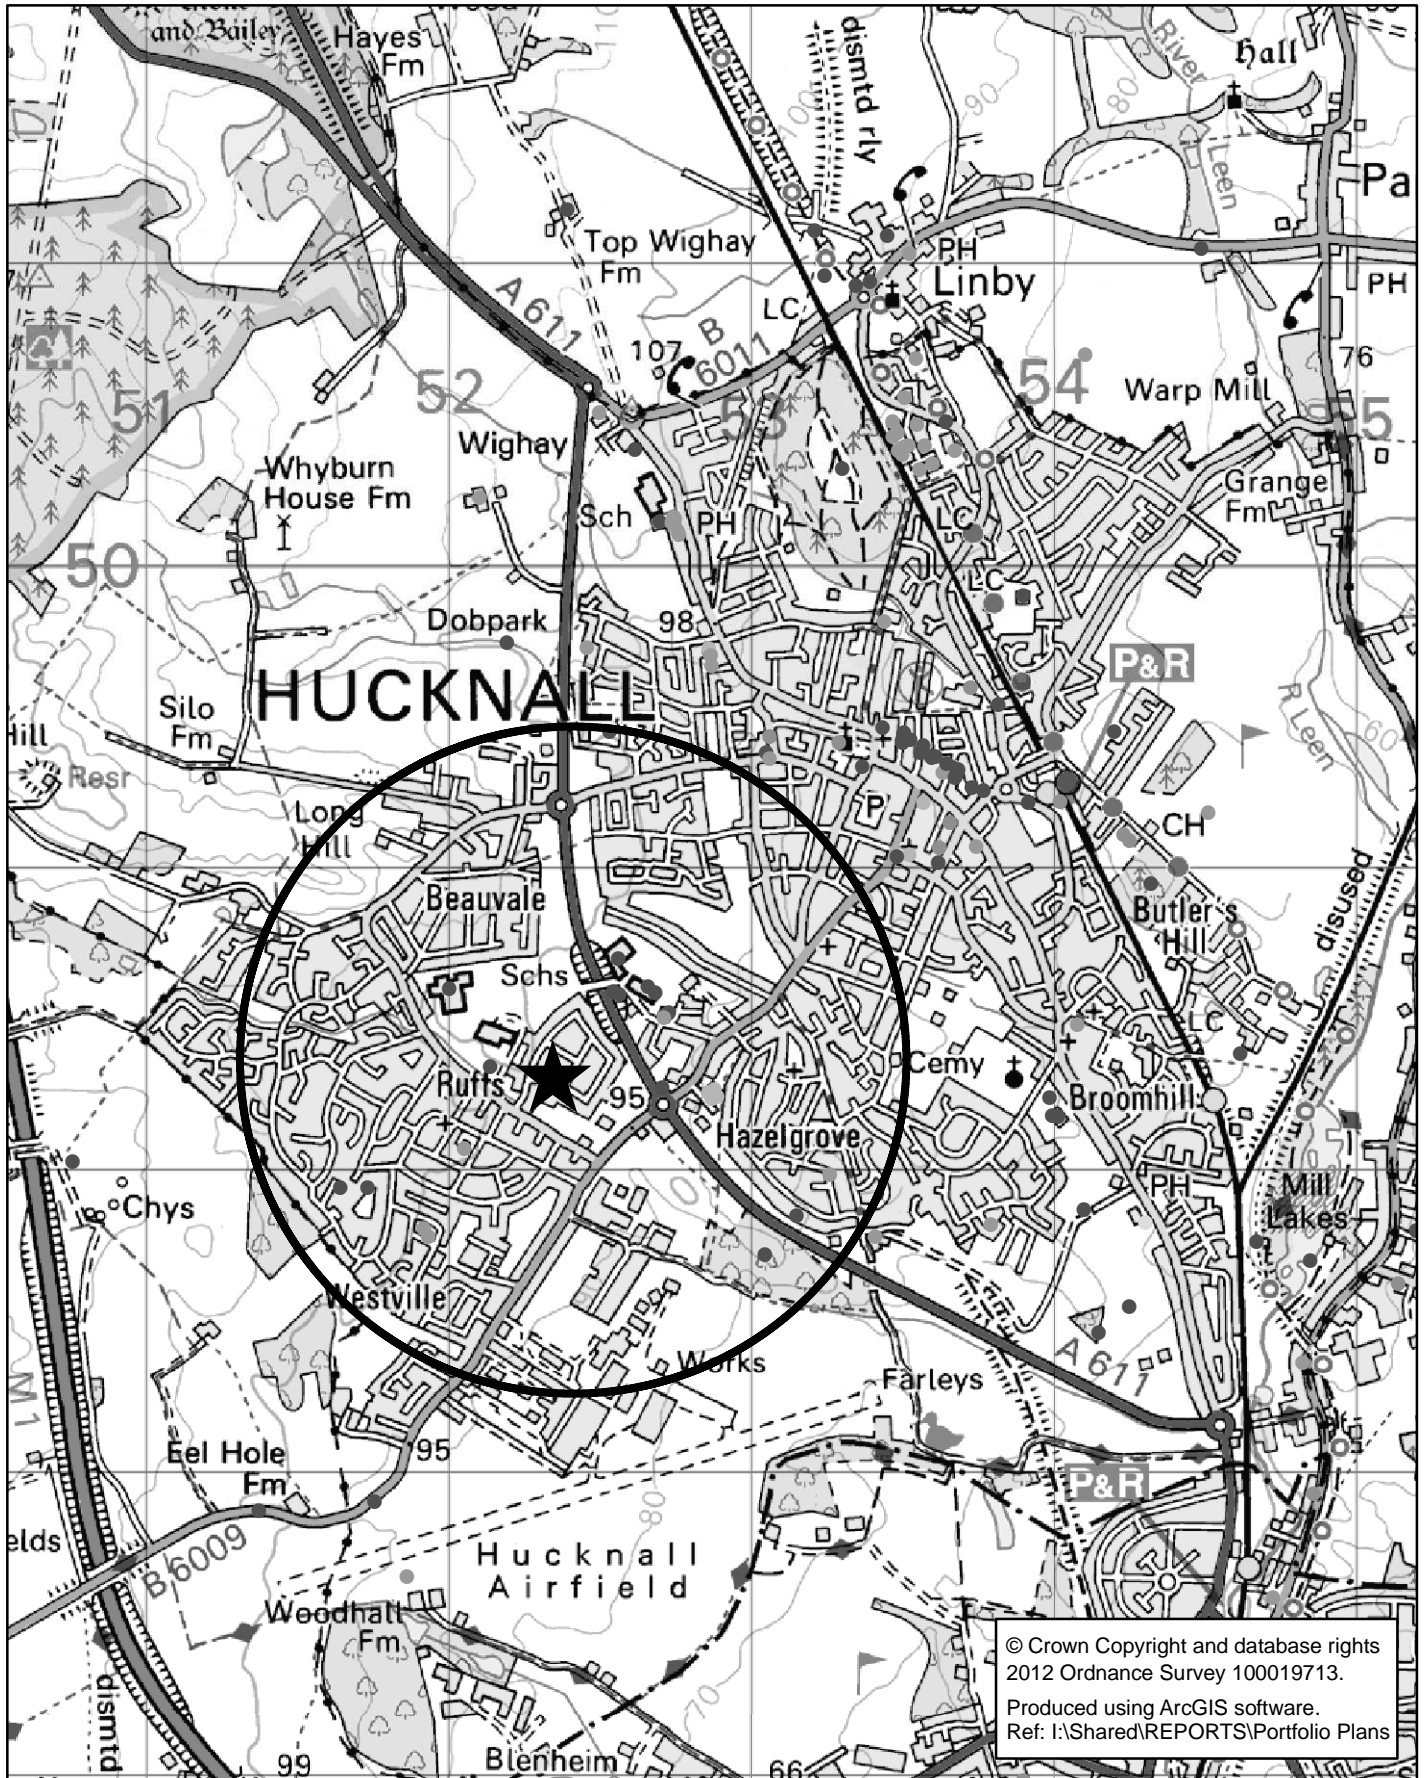

Nottinghamshire
County Council

Hucknall - Location Plan SP2416 & SP2426

Plan provided by: EW

Jas Hundal
Service Director
Environment, Transport & Property
Environment & Resources Department