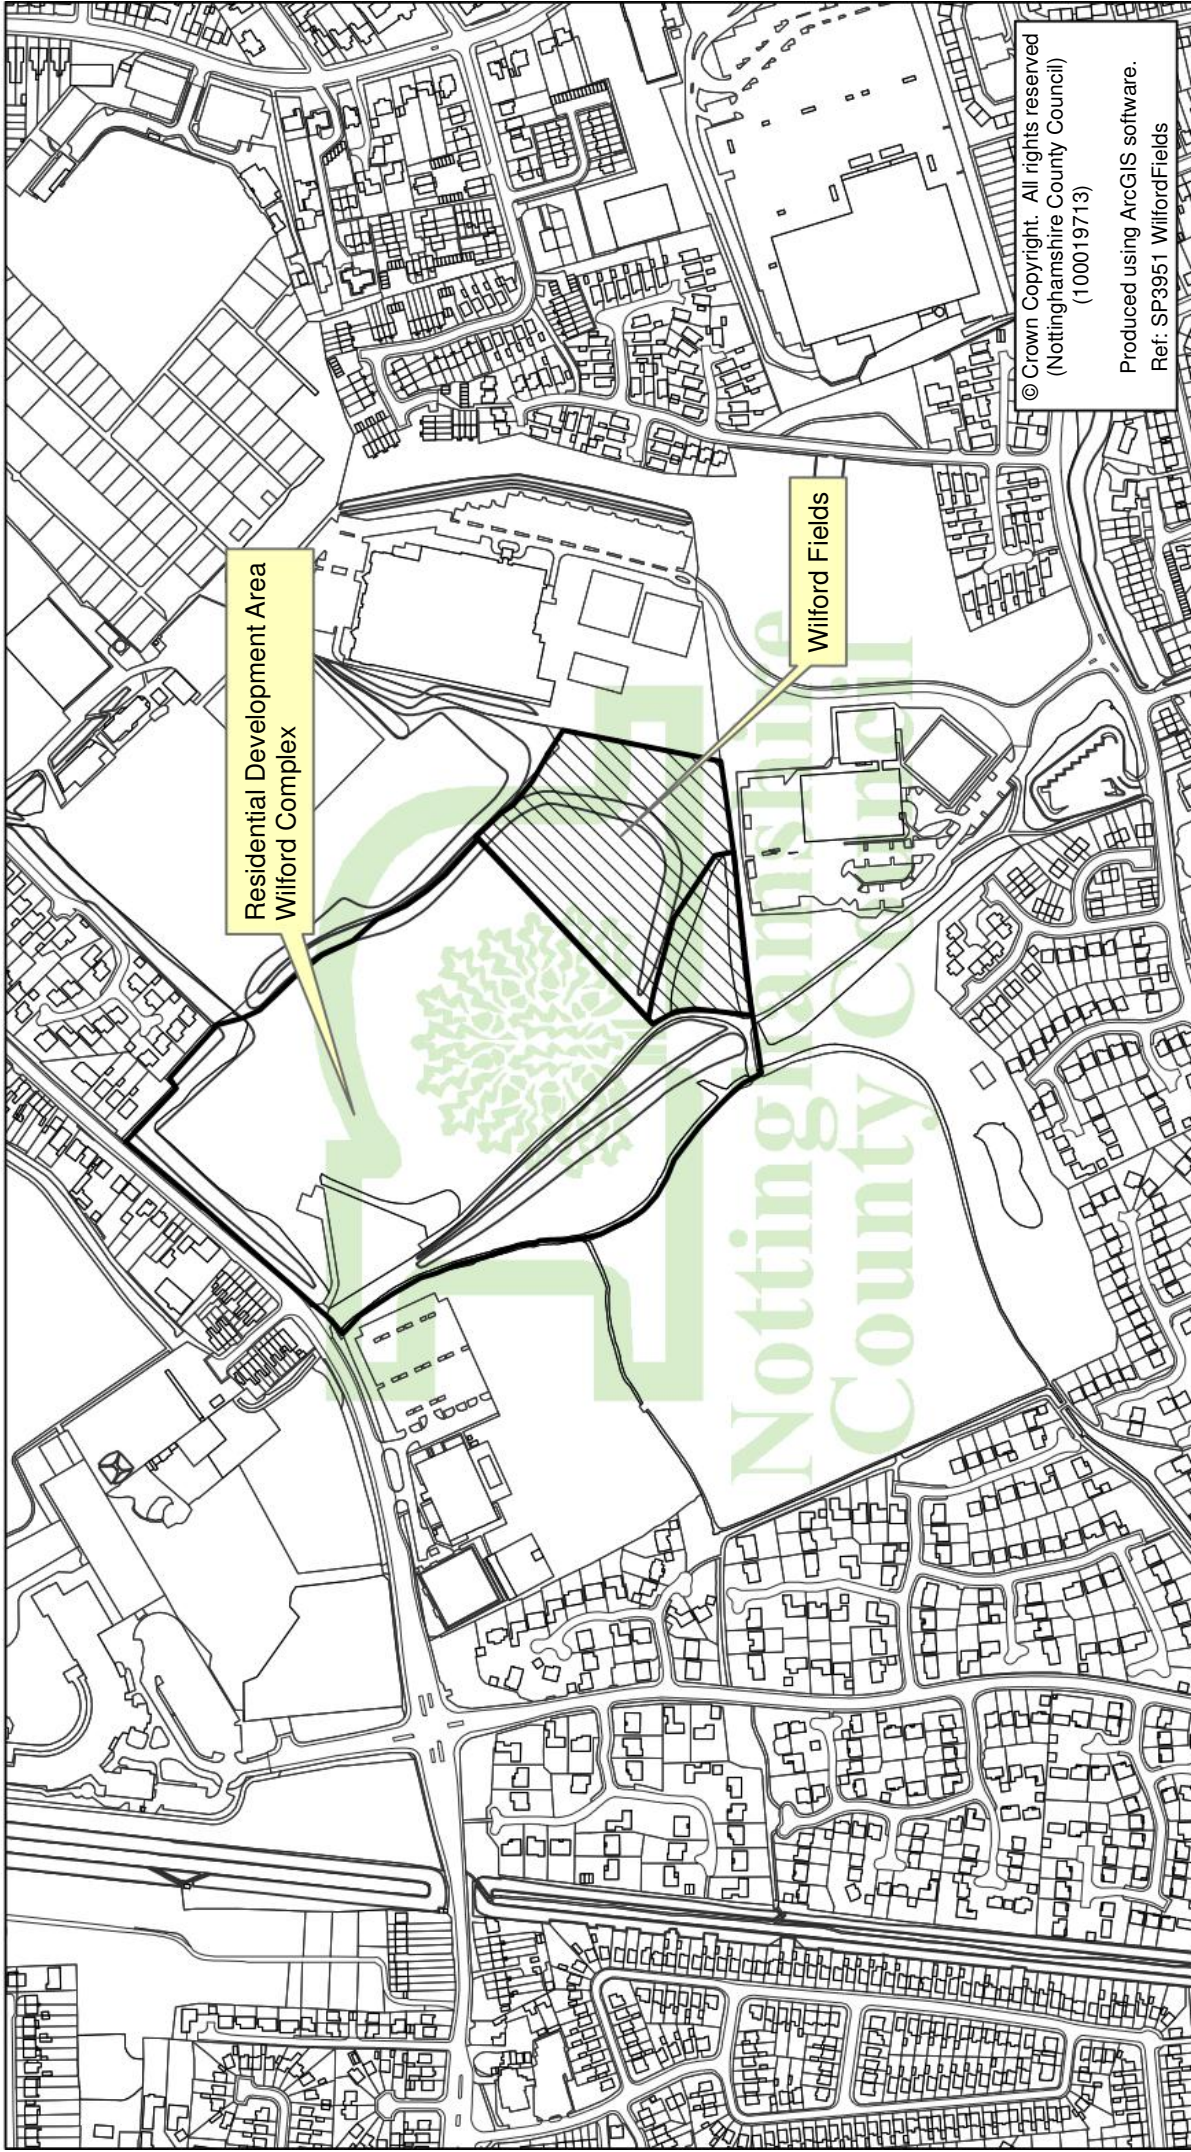

Plan provided by: dlc

© Crown Copyright. All rights reserved  
(Nottinghamshire County Council)  
(100019713)  
Produced using ArcGIS software.  
Ref: SP3951 WilfordFields

Scale 1:5,000  
0 20 40 60 80 Metres