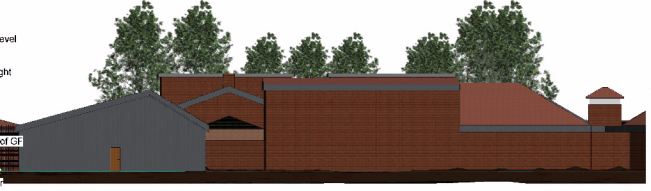

- FF Parapet level 8500
- FF Roof Height 7100
- First Floor 3907
- Roof Height of GF 3200
- Ground Floor 0

1 North (2)  
1 : 200

- FF Parapet level 8500
- FF Roof Height 7100
- First Floor 3907
- Roof Height of GF 3200
- Ground Floor 0

2 South (2)  
1 : 200

- FF Parapet level 8500
- FF Roof Height 7100
- First Floor 3907
- Roof Height of GF 3200
- Ground Floor 0

3 East (2)  
1 : 200

- FF Parapet level 8500
- FF Roof Height 7100
- First Floor 3907
- Roof Height of GF 3200
- Ground Floor 0

4 West (2)  
1 : 200

- FF Parapet level 8500
- FF Roof Height 7100
- First Floor 3907
- Roof Height of GF 3200
- Ground Floor 0

5 Elevation of Assembly/Drama Hall from Secure Courtyard (2)  
1 : 200