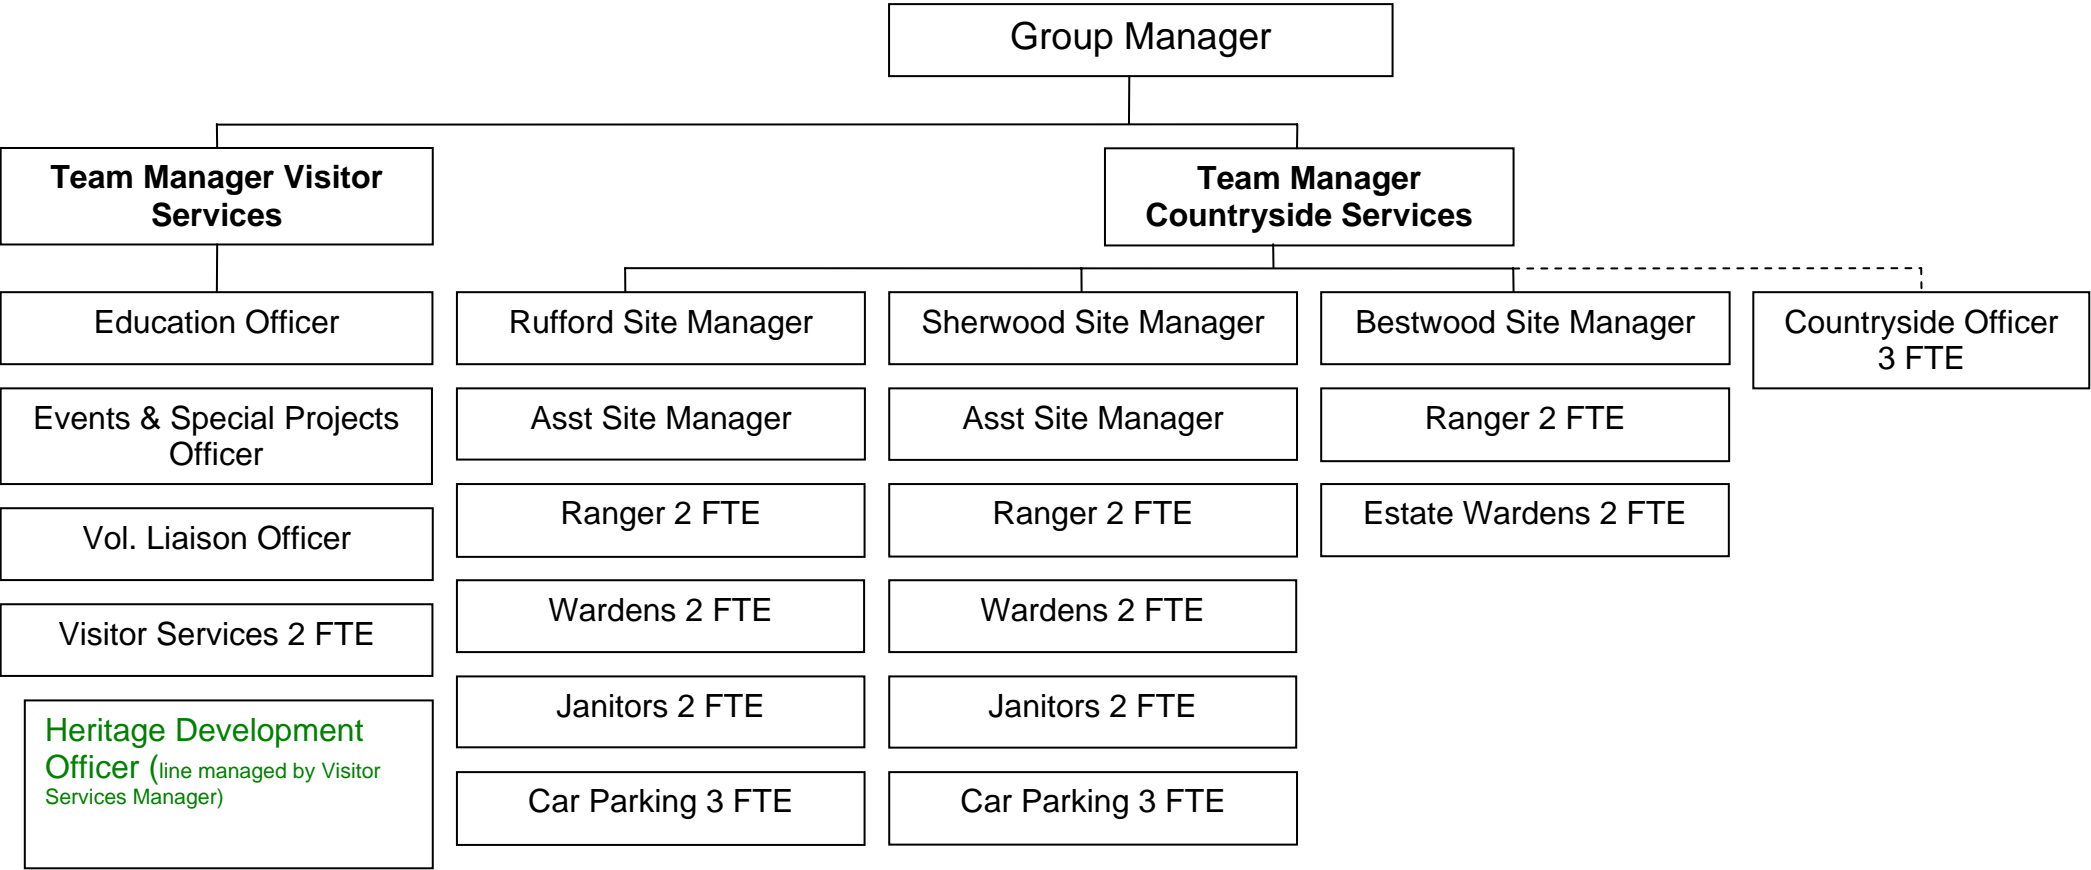

**COUNTRY PARKS AND GREEN ESTATE 2012/13
Countryside Services**

Functions

Visitor engagement
Events planning
Education
Community liaison
Volunteering

Building Management
Site security
Site cleaning
Car Parking
Horticulture
Grounds maintenance
Event support

Conservation
Heritage
Contract management
Education
Estate management