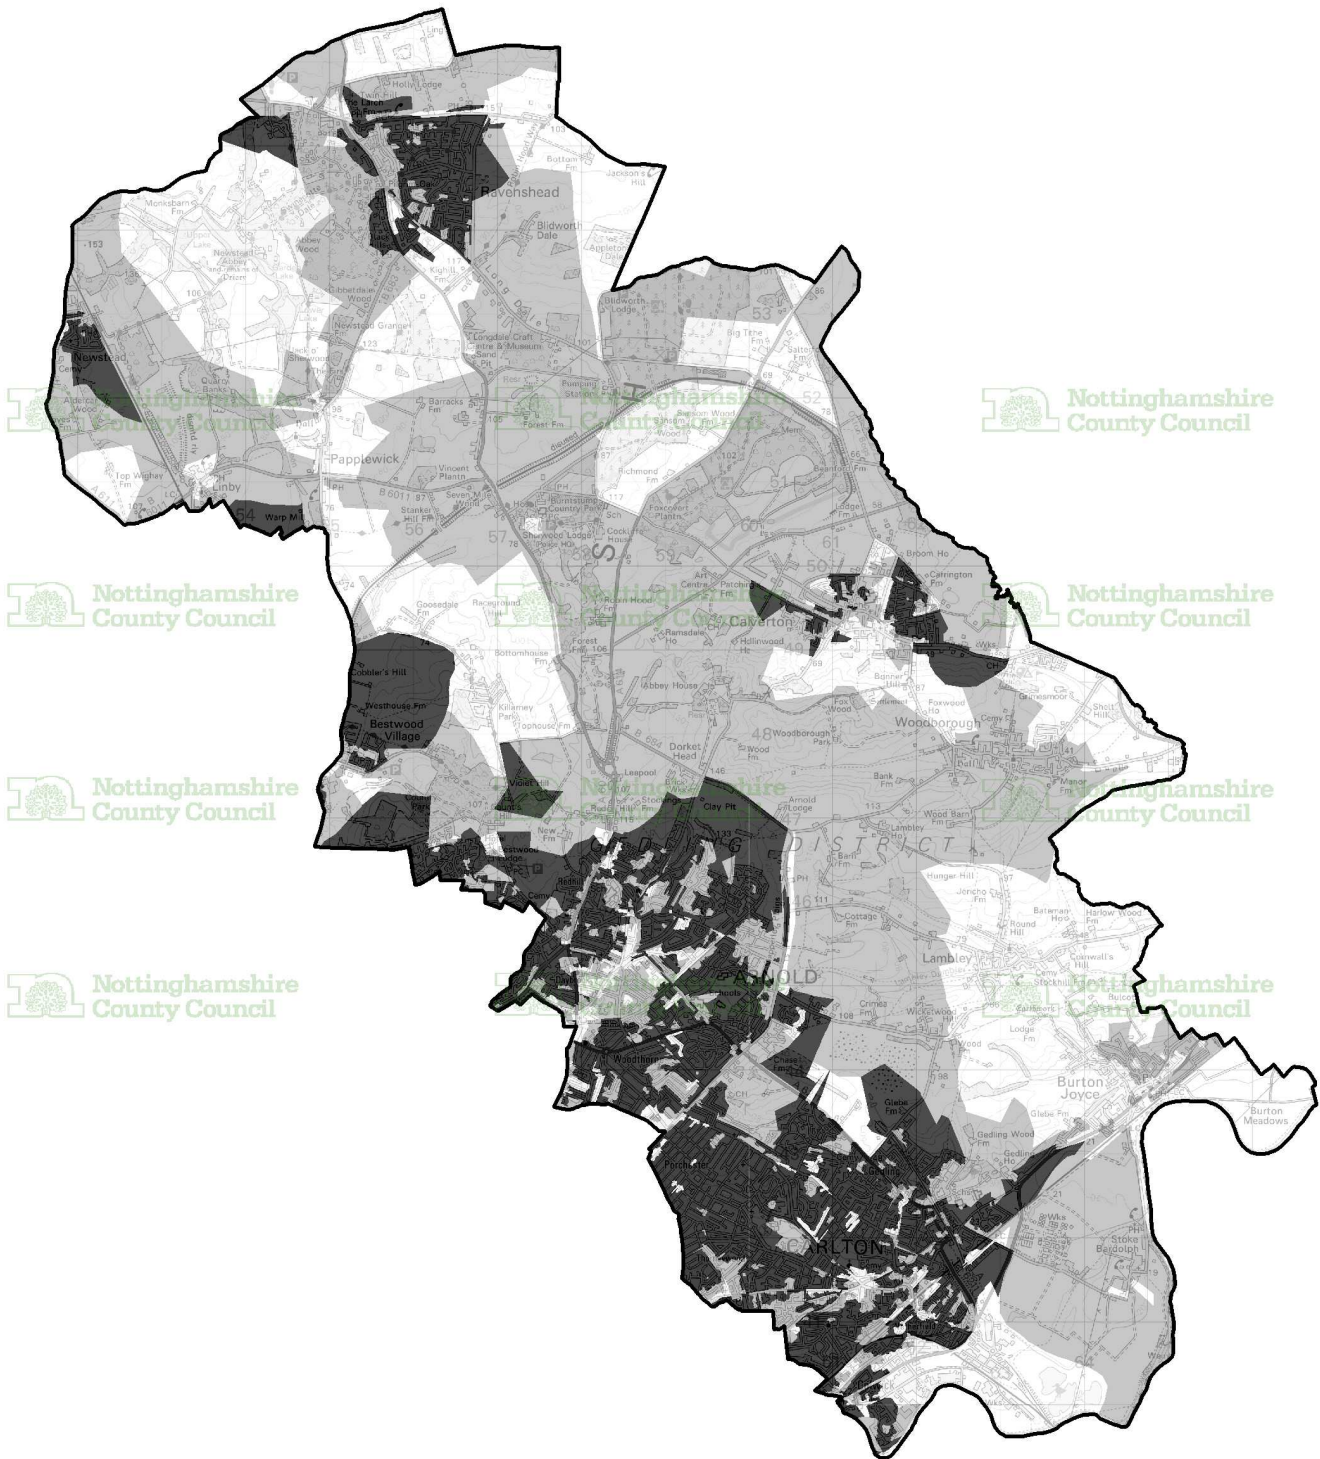

Category of Postcode (OMR)

- NGA White
- NGA Grey
- NGA Black

NGA BROADBAND STATE AID MAP GEDLING DISTRICT

(c) Crown Copyright. All rights reserved.
Nottinghamshire County Council
100019713 2013

Scale 1cm : 90,000 cm
Printed by: J Hall
Date: 15/02/2013