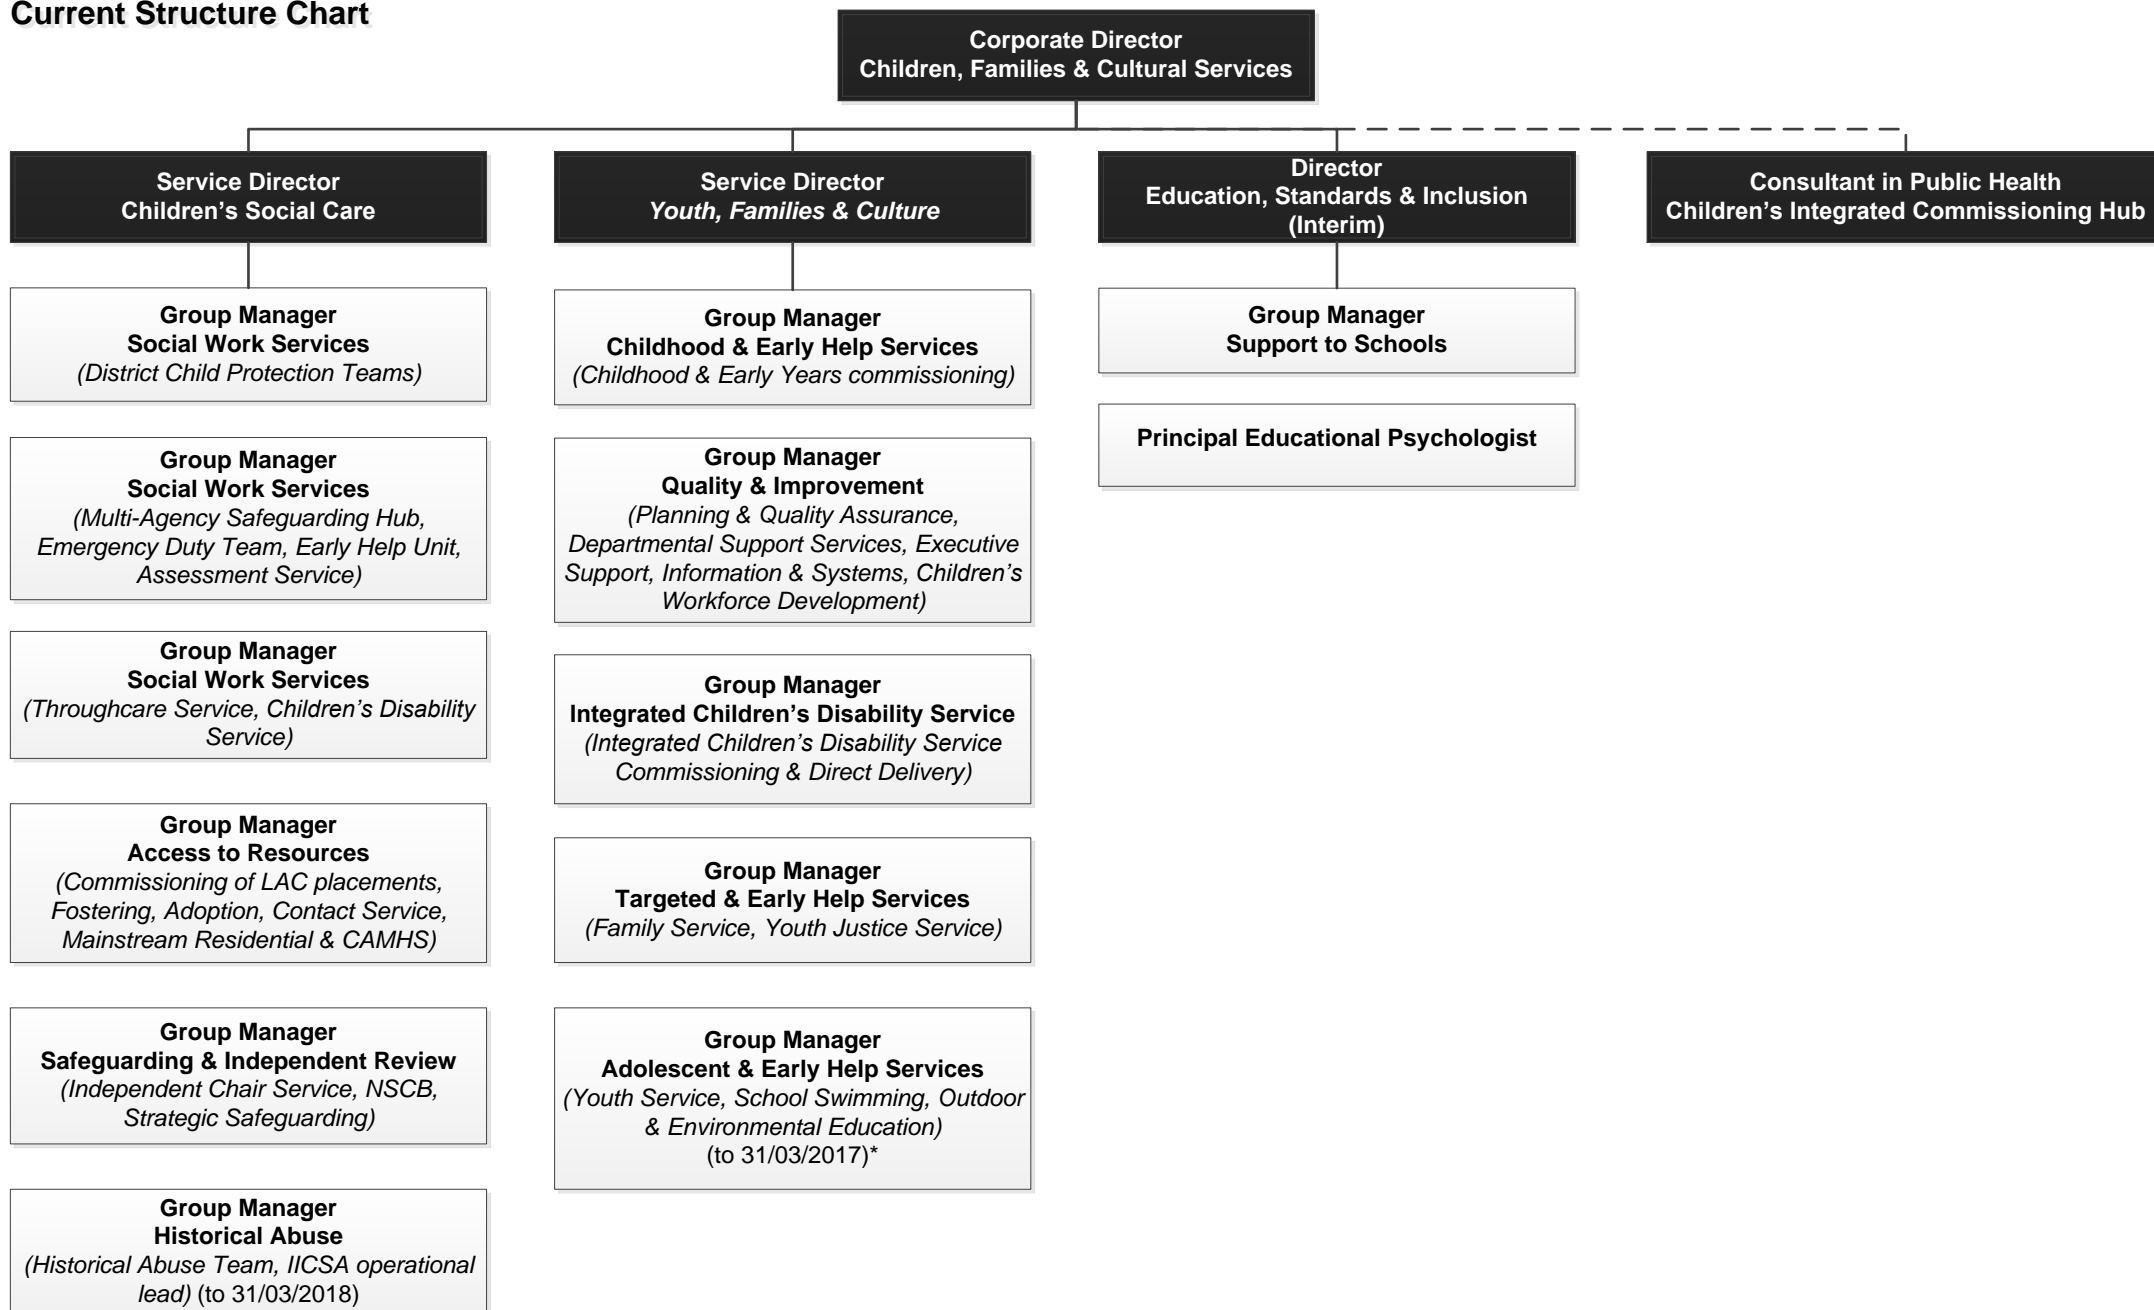

Appendix A

Children, Families & Cultural Services

Current Structure Chart

* post disestablished at Children & Young People's Committee on 19 September 2016