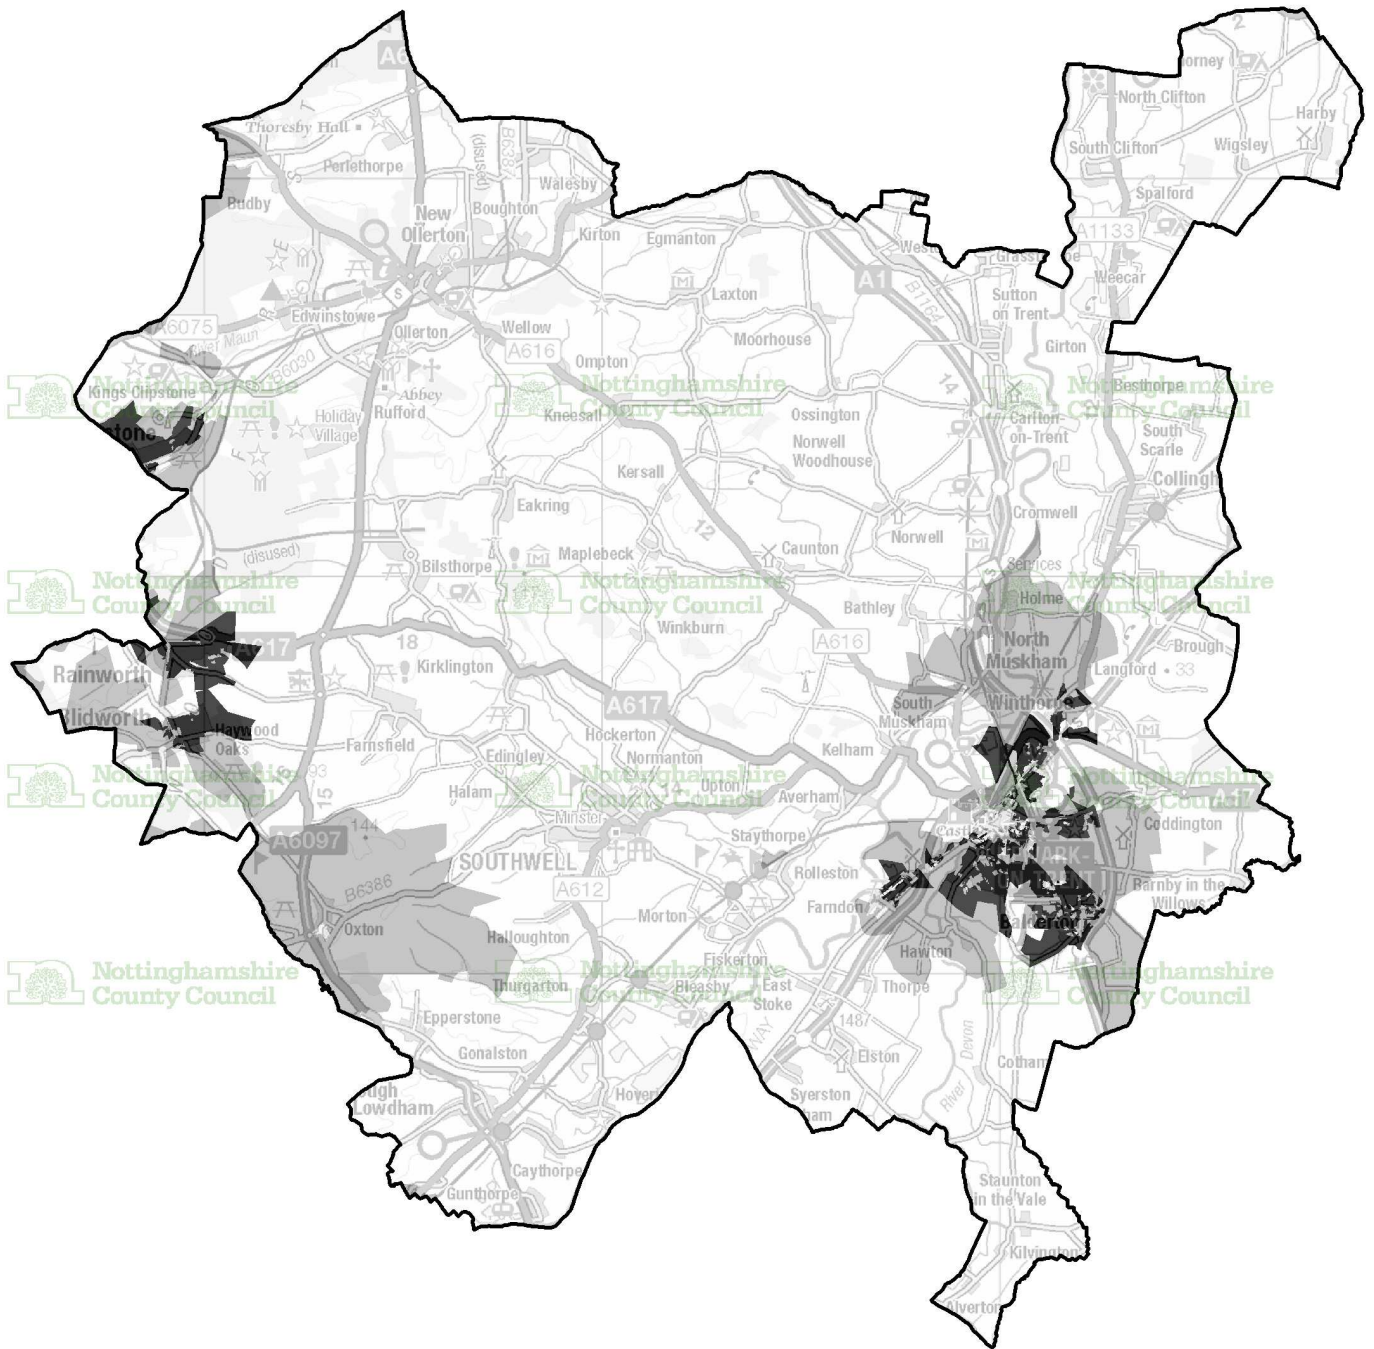

Category of Postcode (OMR)

- NGA White
- NGA Grey
- NGA Black

NGA BROADBAND STATE AID MAP NEWARK AND SHERWOOD DISTRICT

(c) Crown Copyright. All rights reserved.
Nottinghamshire County Council
100019713 2013