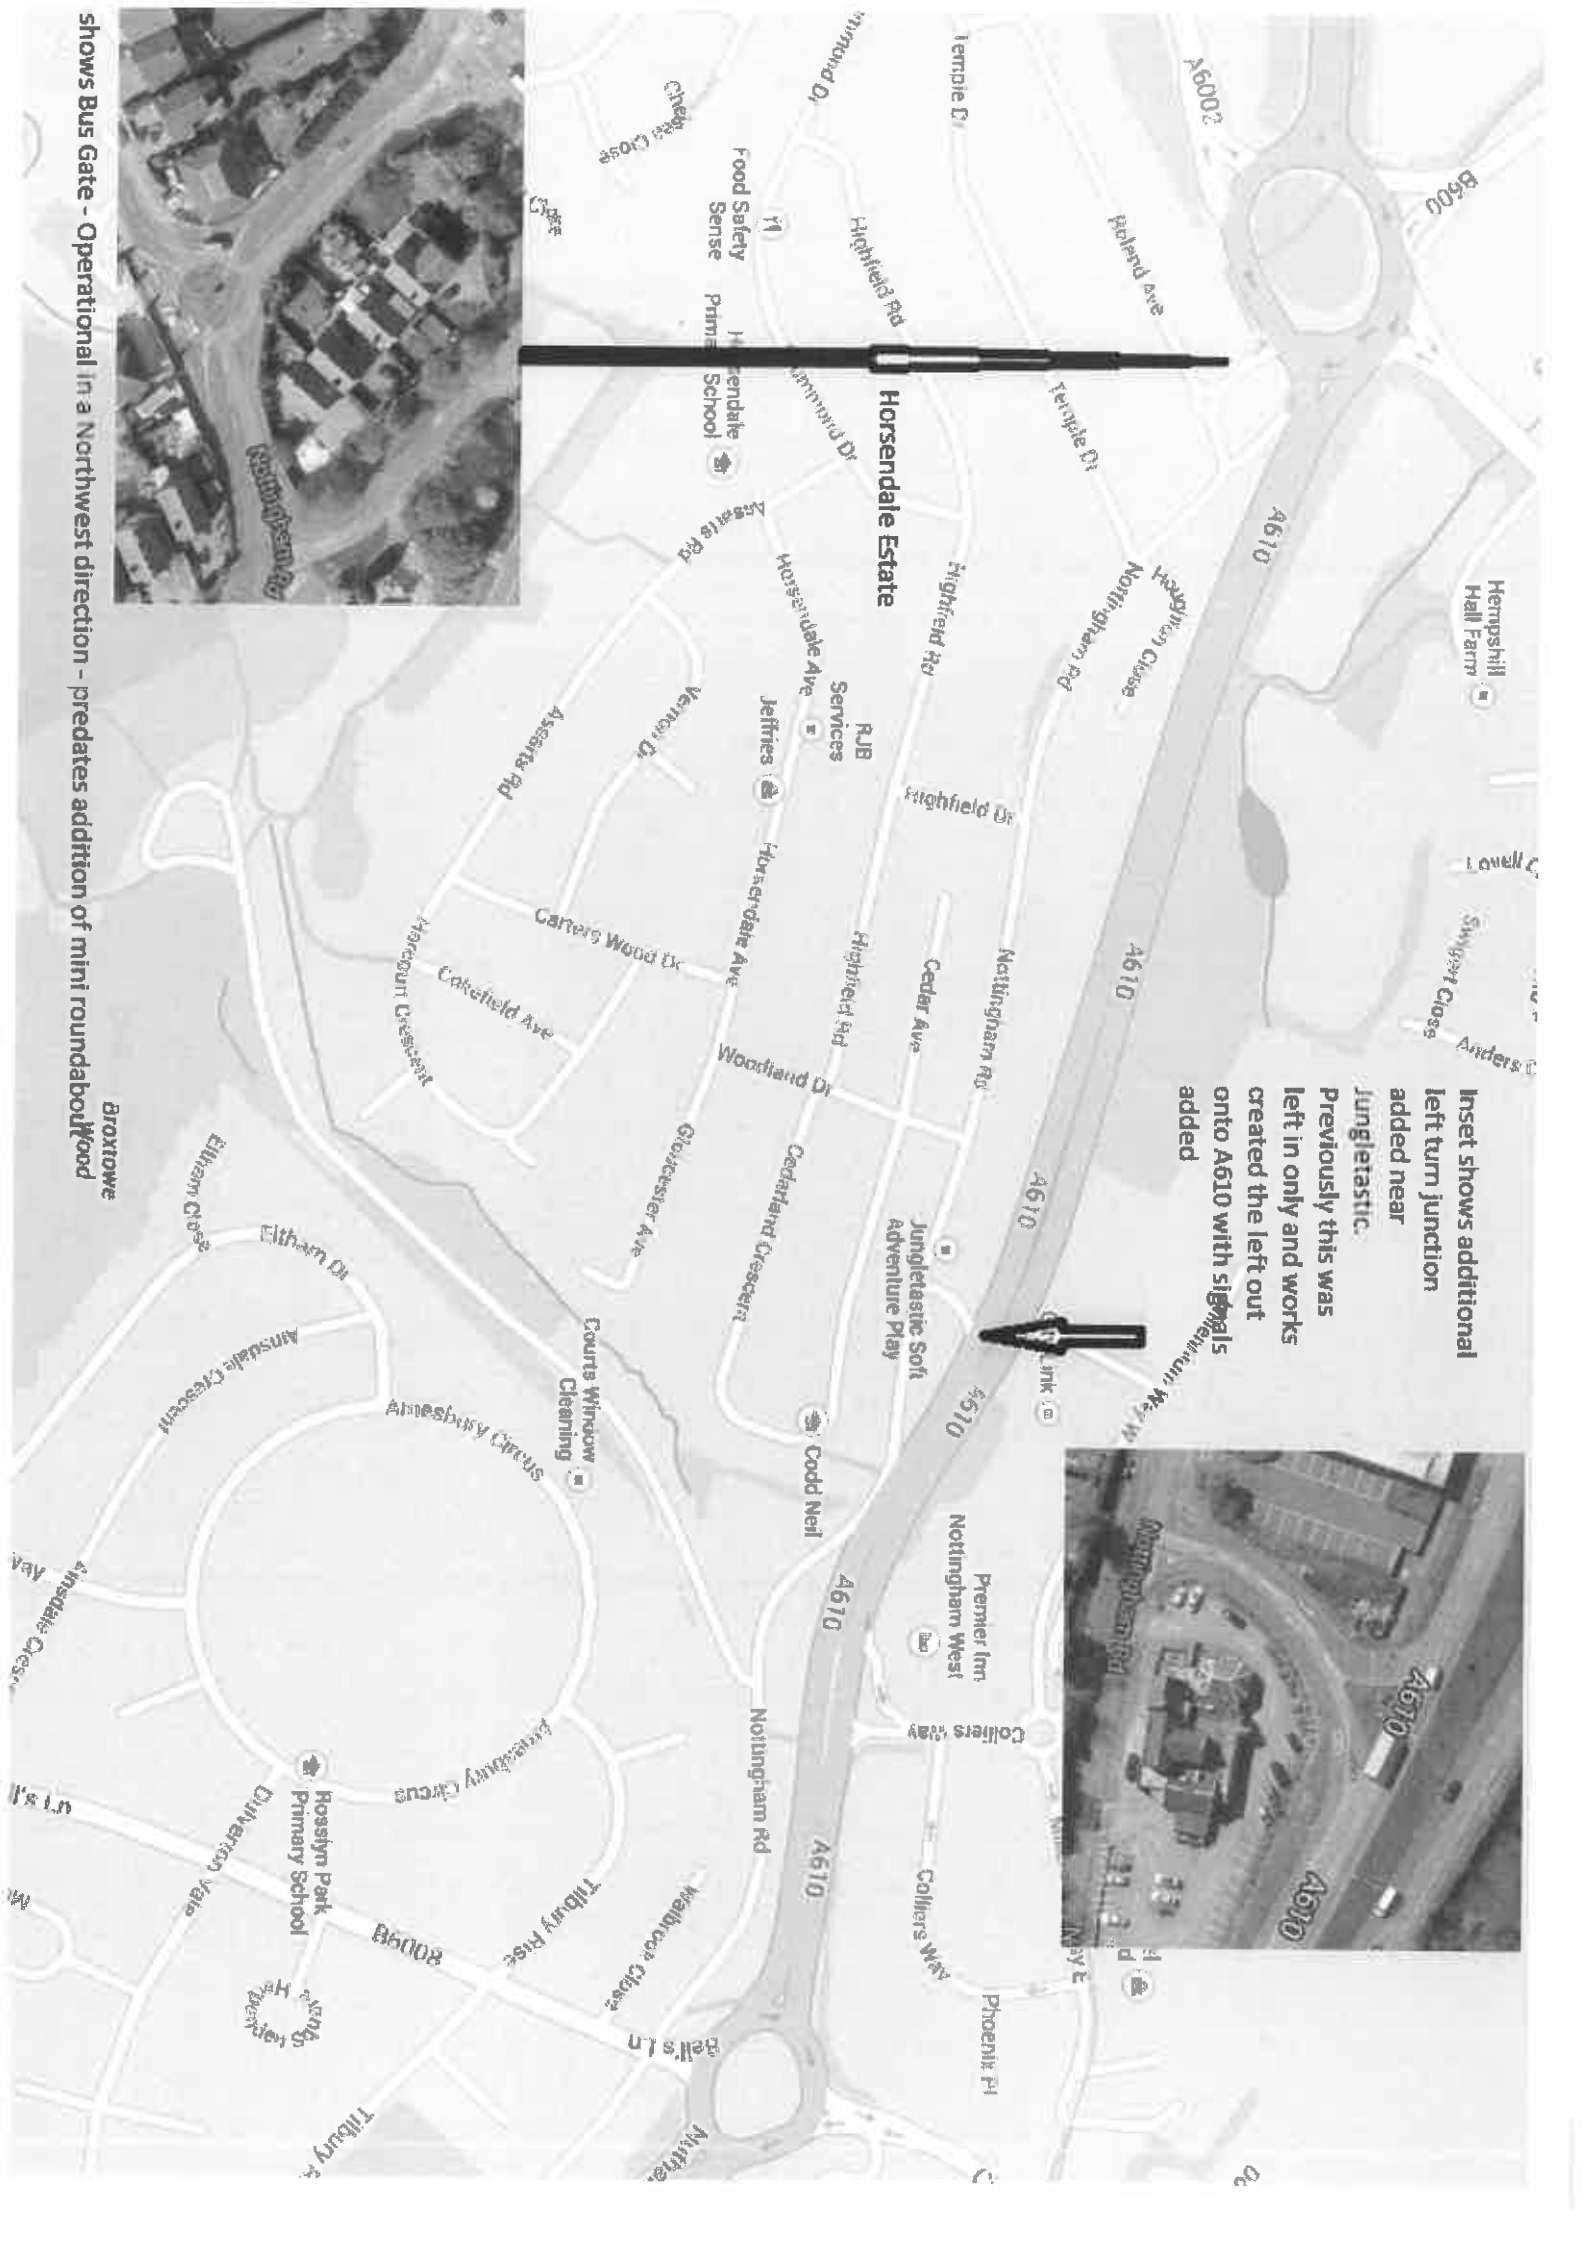

Inset shows additional left turn junction added near Jungletastic. Previously this was left in only and works created the left out onto A610 with signals added

shows Bus Gate - Operational in a Northwest direction - predates addition of mini roundabout Wood