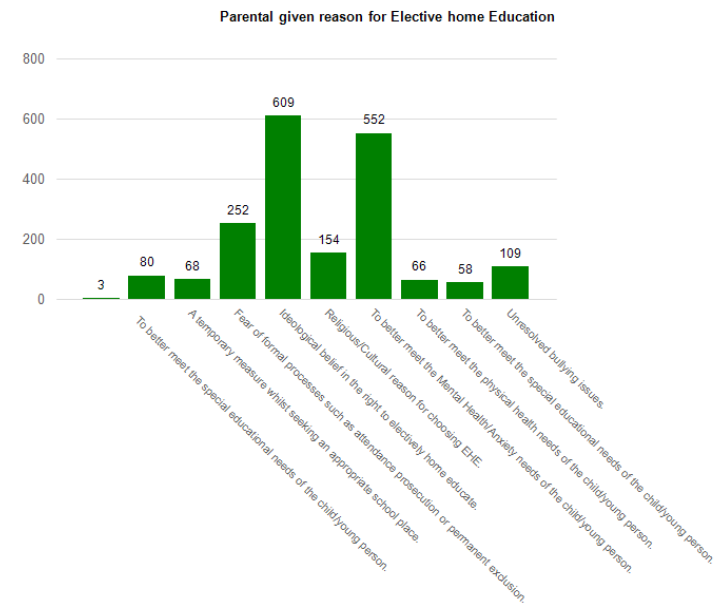

Section 1

1.1

Total number of Electively Home Educated children and young people:	1663
Number with an EHCP:	63
Number who are Child Protection:	2
Number who are Child in Need:	5

1.2

1.3

1.4

1.5

Section 2

2.1

2.2

2.3

2.4

2.5