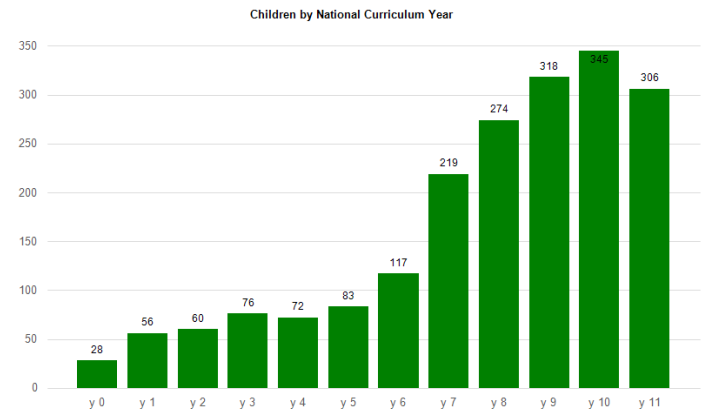

Elective Home Education Dashboard 2023-24

Section 1 of the Dashboard reports on data taken on the 28 June 2024 for last academic year, and the last Friday in June for subsequent years. This is the final day of statutory schooling for year 11 students and therefore represents the day in the year when the cohort is at its highest.

Section 1

1.1

Total number of Electively Home Educated children and young people:	1663
Number with an EHCP:	63
Number who are Child Protection:	2
Number who are Child in Need:	5

1.2

1.3

1.4

1.5

Section 2

2.1

2.2

2.3

2.4

2.5