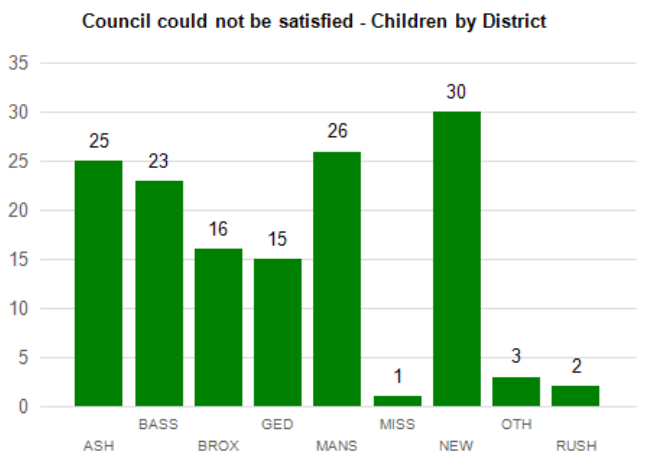

Section 1

1.1

Total number of Electively Home Educated children and young people:	1663
Number with an EHCP:	63
Number who are Child Protection:	2
Number who are Child in Need:	5

1.2

1.3

1.4

1.5

Section 2

2.1

2.2

2.3

2.4

2.5