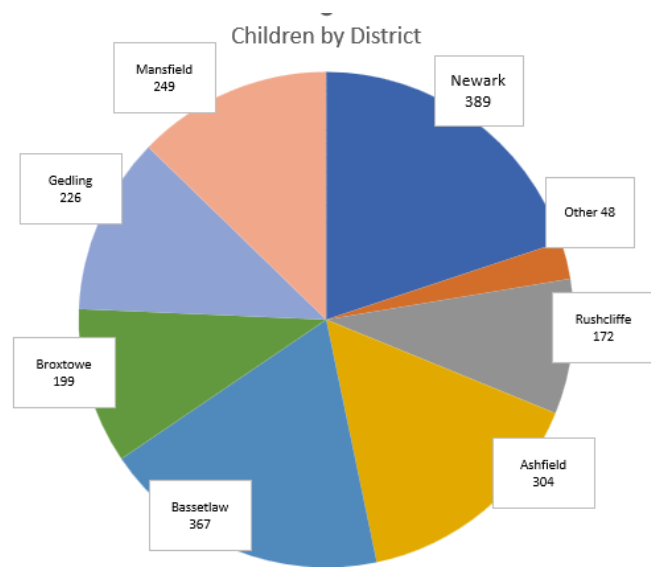

Elective Home Education Dashboard 2023-24

Section 1 of the Dashboard reports on data taken on the 28 June 2024 for last academic year, and the last Friday in June for subsequent years. This is the final day of statutory schooling for year 11 students and therefore represents the day in the year when the cohort is at its highest.

Section 1

1.1

Total number of Electively Home Educated children and young people:	1663
Number with an EHCP:	63
Number who are Child Protection:	2
Number who are Child in Need:	5

1.2

1.3

1.4

1.5

Section 2

2.1

2.2

2.3

2.4

2.5