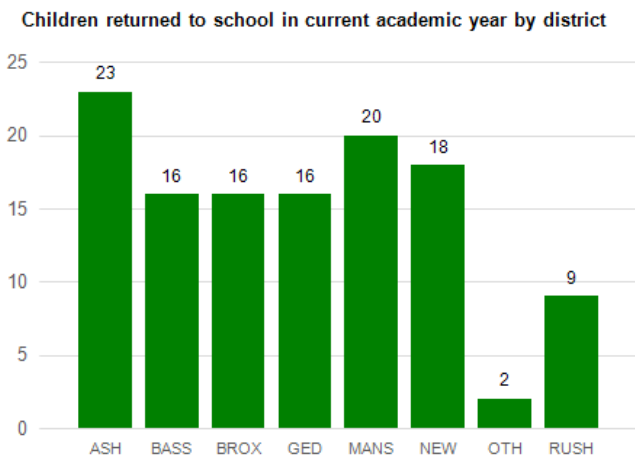

Elective Home Education Dashboard 2023-24

Section 1 of the Dashboard reports on data taken on the 28 June 2024 for last academic year, and the last Friday in June for subsequent years. This is the final day of statutory schooling for year 11 students and therefore represents the day in the year when the cohort is at its highest.

Section 1

1.1

Total number of Electively Home Educated children and young people:	1663
Number with an EHCP:	63
Number who are Child Protection:	2
Number who are Child in Need:	5

1.2

1.3

1.4

1.5

Section 2

2.1

2.2

2.3

2.4

2.5