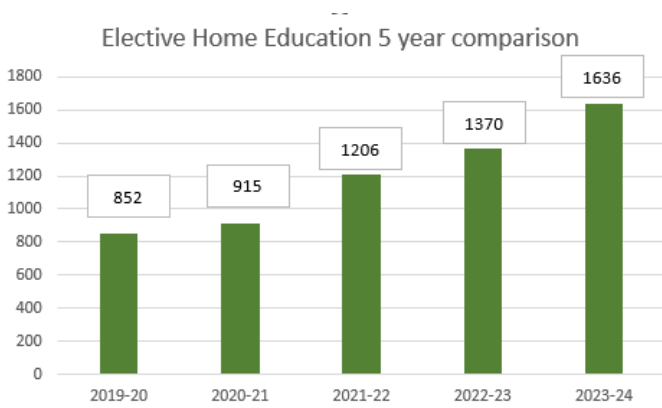

Elective Home Education Dashboard 2023-24

Section 1 of the Dashboard reports on data taken on the 28 June 2024 for last academic year, and the last Friday in June for subsequent years. This is the final day of statutory schooling for year 11 students and therefore represents the day in the year when the cohort is at its highest.

Section 1

1.1

Total number of Electively Home Educated children and young people:	1663
Number with an EHCP:	63
Number who are Child Protection:	2
Number who are Child in Need:	5

1.2

1.3

1.4

1.5

Section 2

2.1

2.2

2.3

2.4

2.5