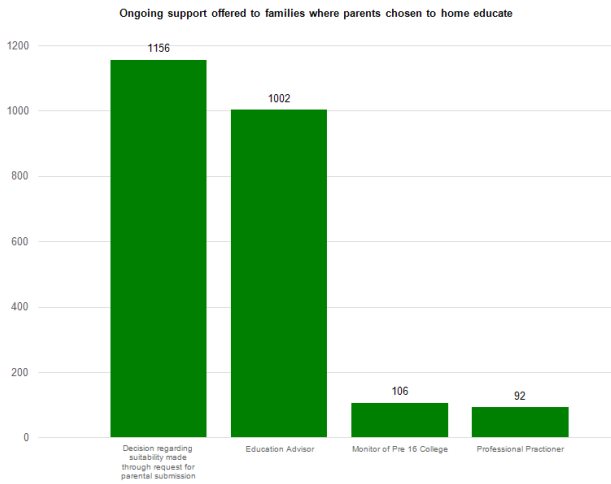

Section 1

1.1

Total number of Electively Home Educated children and young people:	1663
Number with an EHCP:	63
Number who are Child Protection:	2
Number who are Child in Need:	5

1.2

1.3

1.4

1.5

Section 2

2.1

2.2

2.3

2.4

2.5