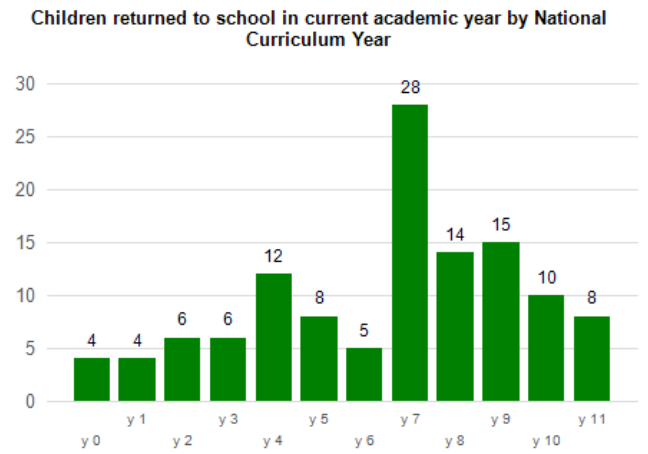

Elective Home Education Dashboard 2023-24

Section 1 of the Dashboard reports on data taken on the 28 June 2024 for last academic year, and the last Friday in June for subsequent years. This is the final day of statutory schooling for year 11 students and therefore represents the day in the year when the cohort is at its highest.

Section 1

1.1

Total number of Electively Home Educated children and young people:	1663
Number with an EHCP:	63
Number who are Child Protection:	2
Number who are Child in Need:	5

1.2

1.3

1.4

1.5

Section 2

2.1

2.2

2.3

2.4

2.5