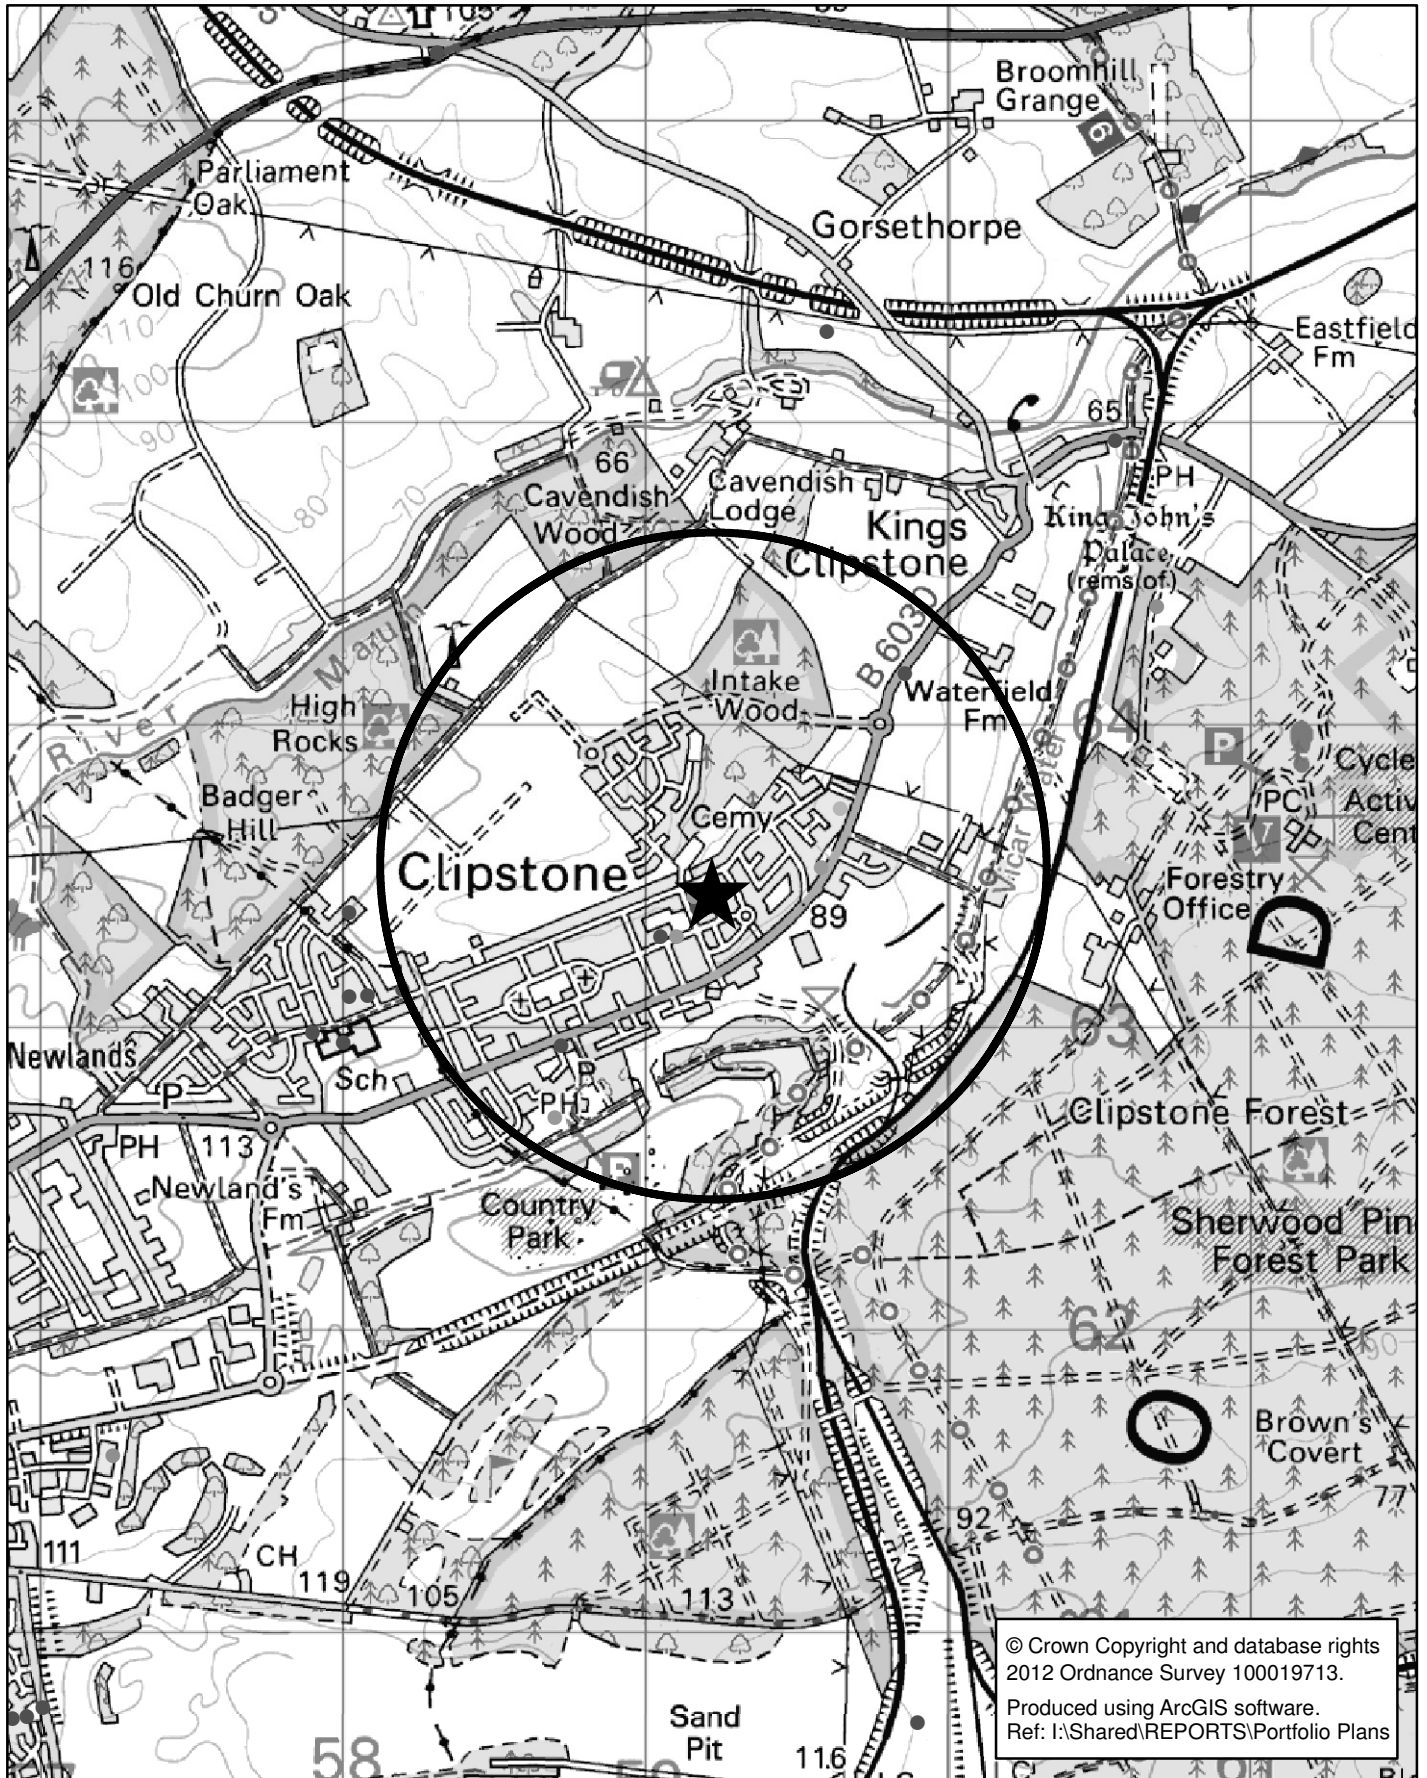

# Land off Highfield Road - Location Plan SP2414

Plan provided by: EW

© Crown Copyright and database rights  
2012 Ordnance Survey 100019713.  
Produced using ArcGIS software.  
Ref: I:\Shared\REPORTS\Portfolio Plans