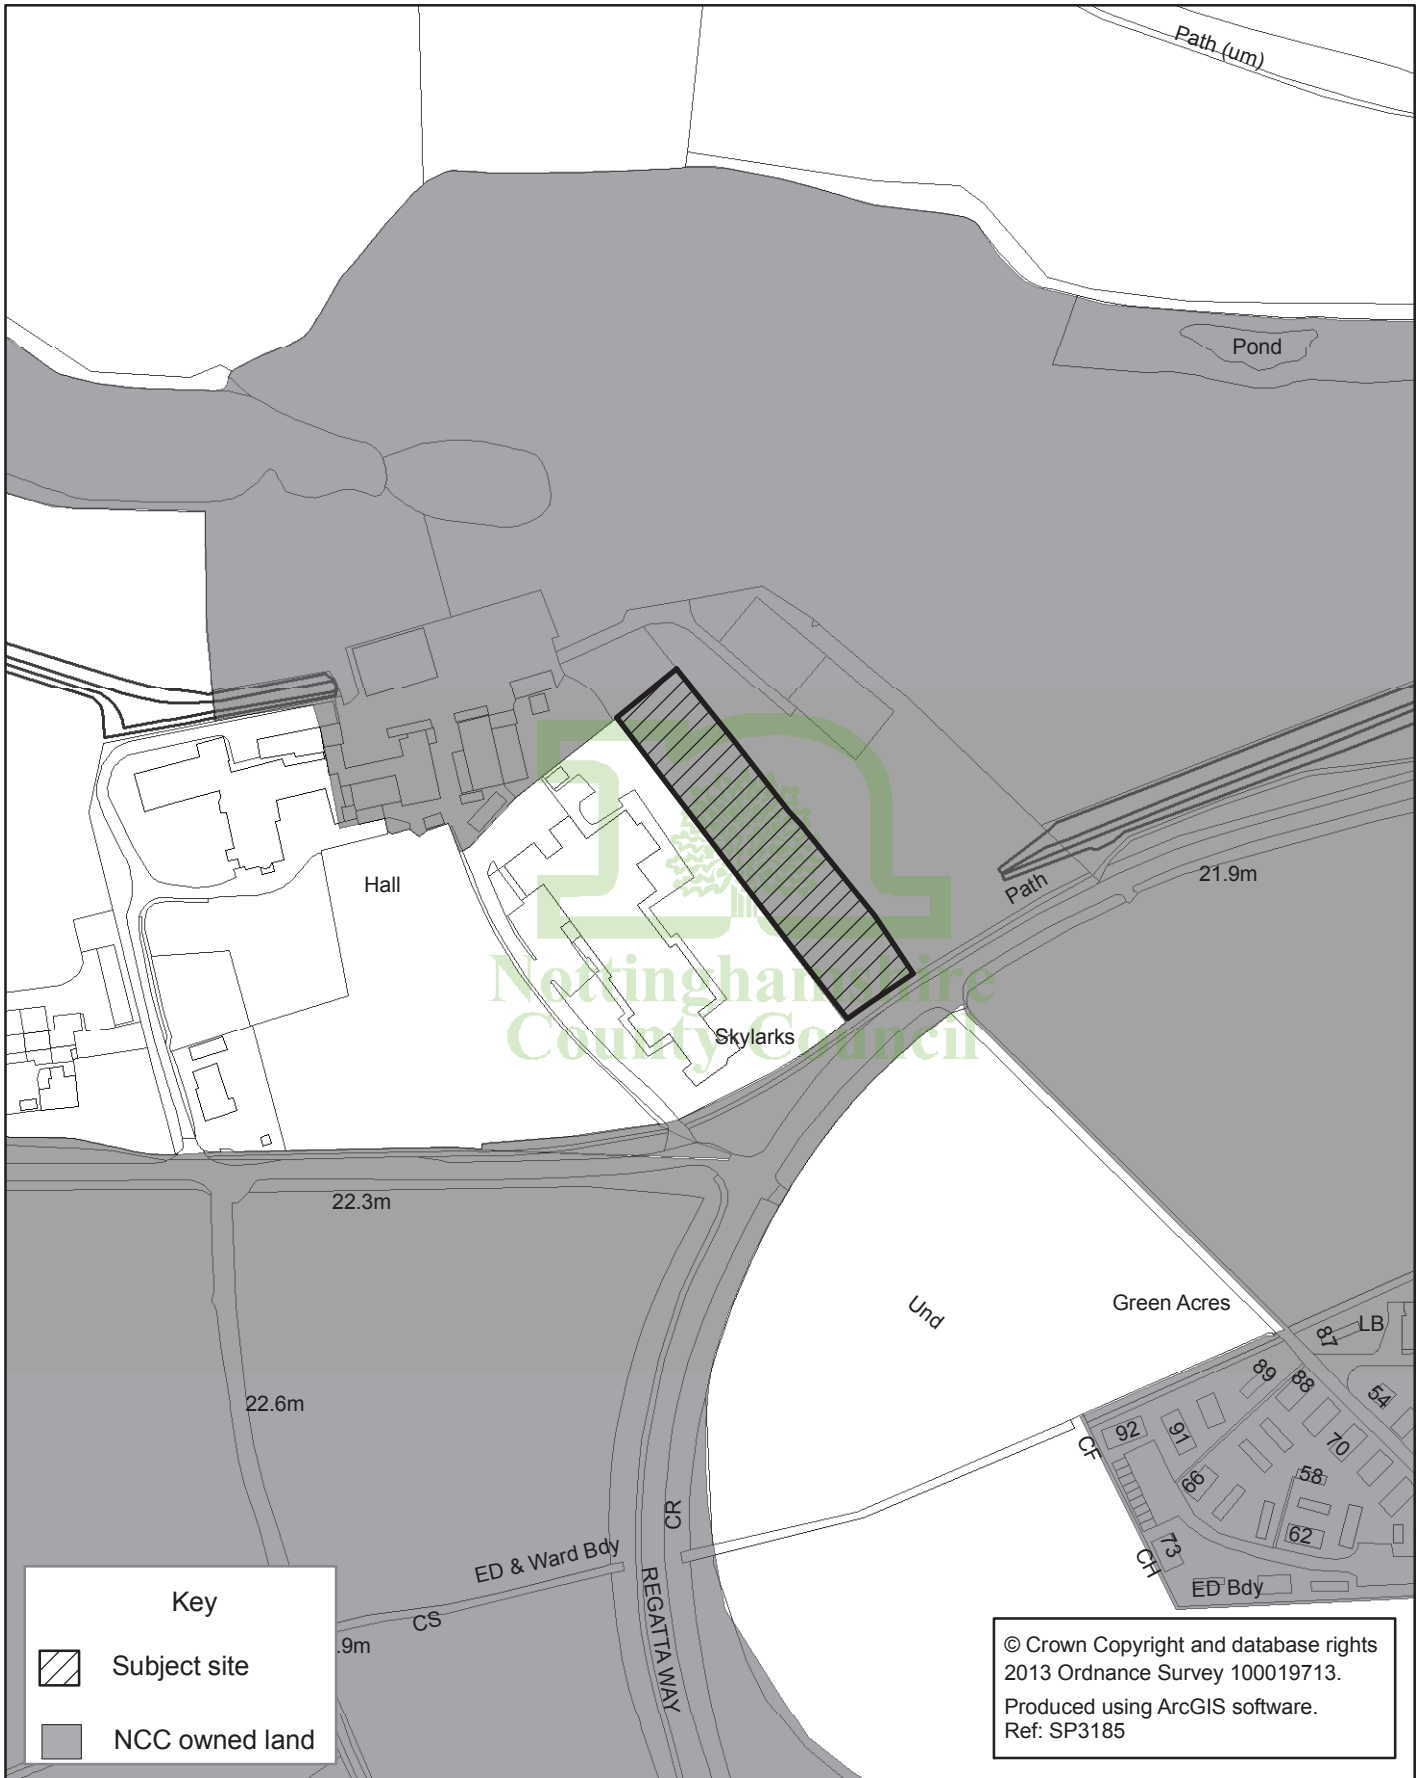

Kentrigg Farm, Adbolton Lane, West Bridgford - disposal of surplus parcel of land

Plan provided by: dlc

Jas Hundal
Service Director
Transport, Property & Environment
Environment & Resources Department

Scale 1:2,500
 Metres
0 10 20 40