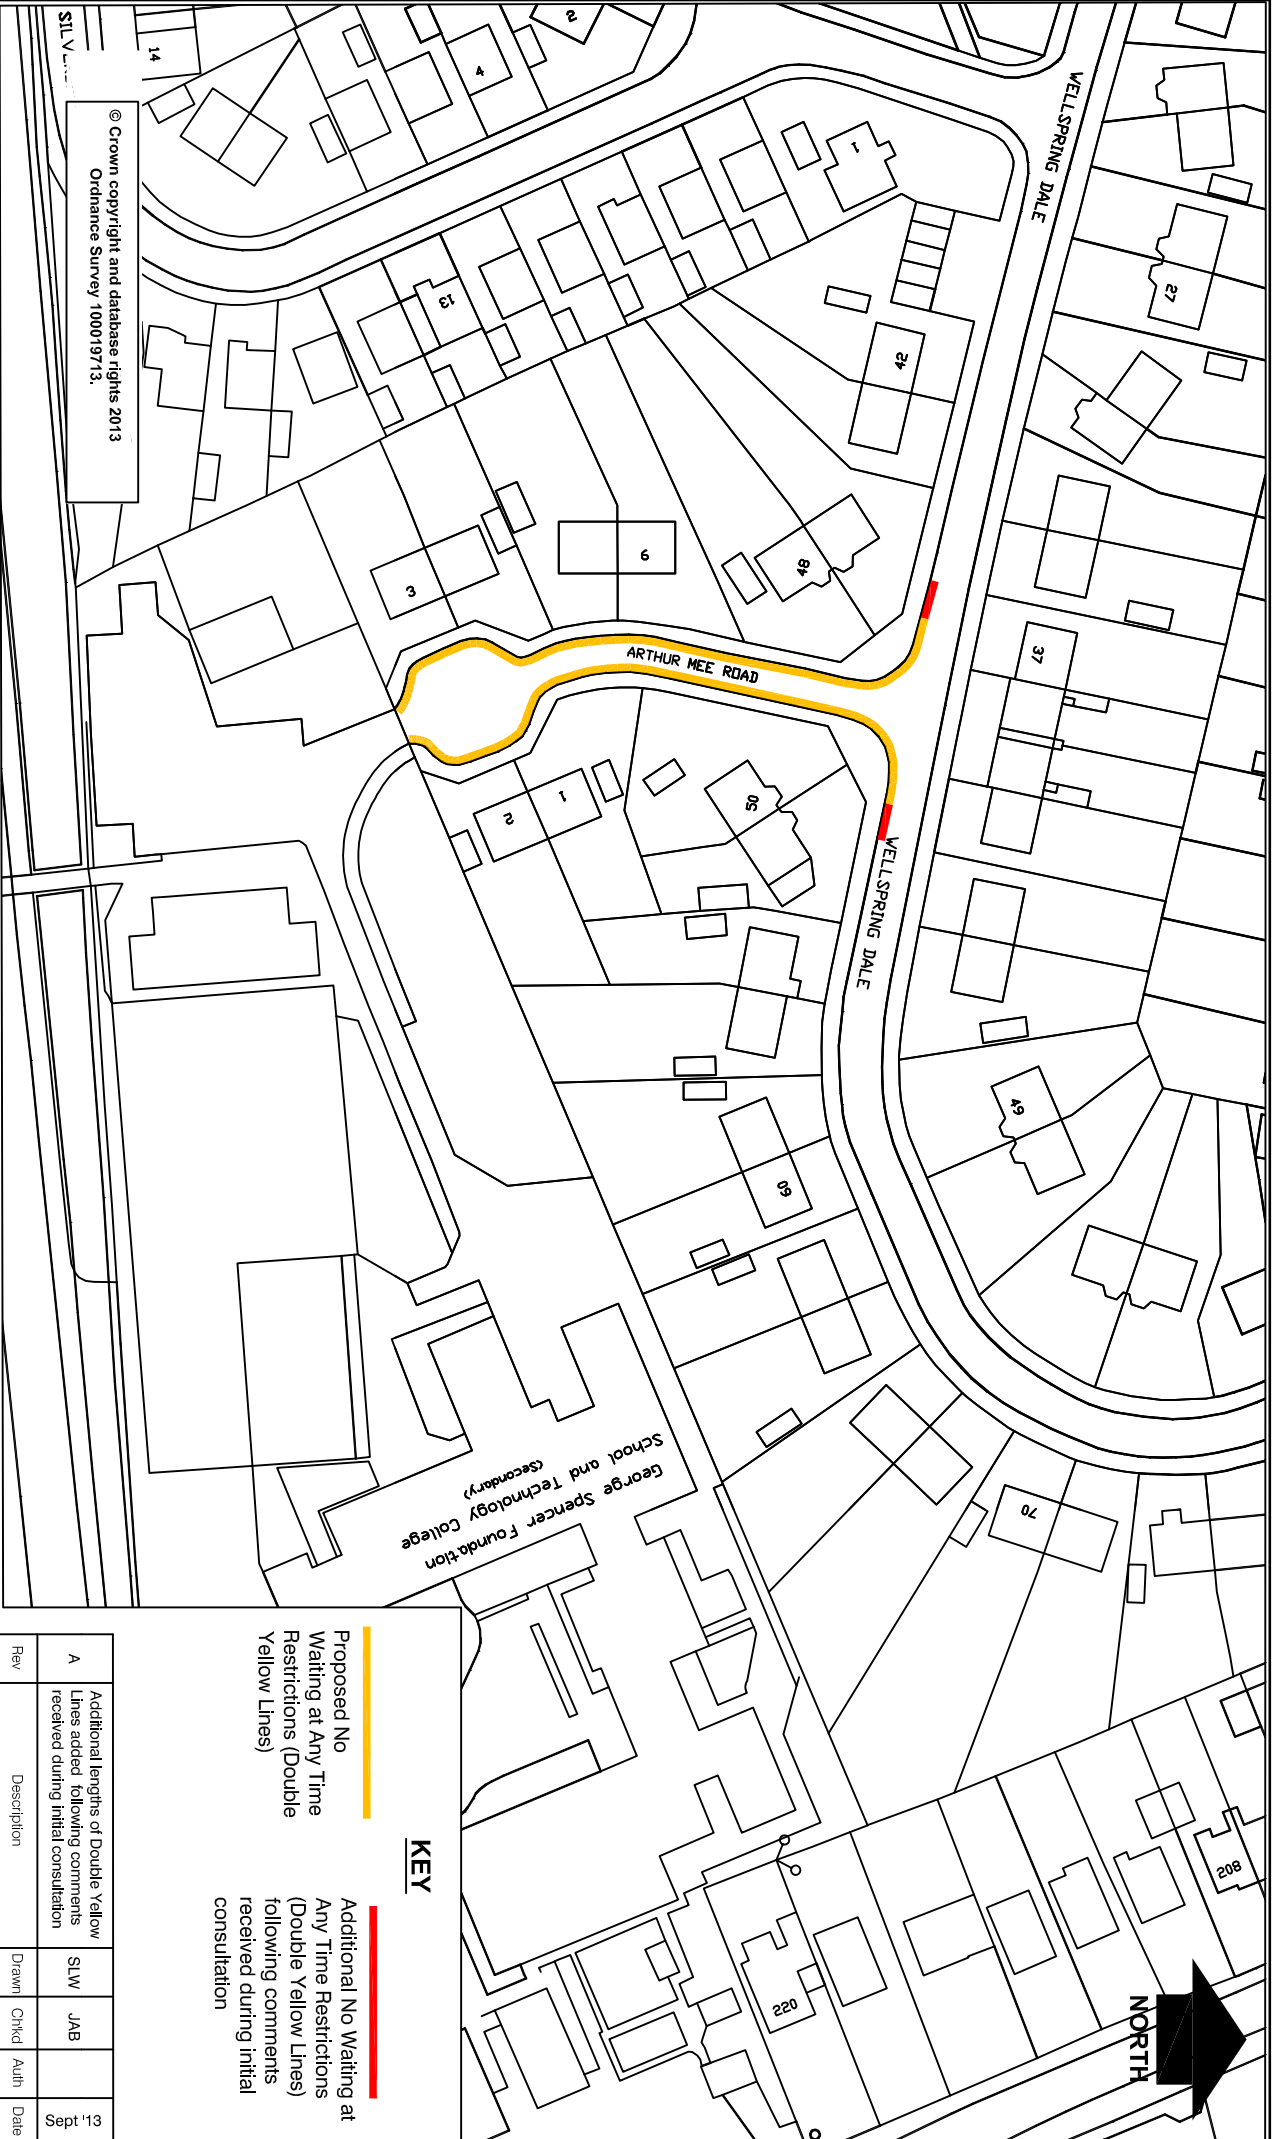

**Nottinghamshire  
County Council**

Trent Bridge House, Fox Road,  
West Bridgford, Nottingham, NG2 6BJ  
Tel: 0300 500 80 80

© Nottinghamshire County Council

© Crown copyright and database rights 2013  
Ordnance Survey 100019713.

STL V...

**Arthur Mee Road / Wellspring Dale, Stapleford**

Project	Arthur Mee Road / Wellspring Dale, Stapleford	
Property No.	TRO 5155	Project No.

**Proposed No Waiting at Any Time Restrictions (Double Yellow Lines)**

**H/04078/1939**

Rev	Description	Drawn	Chkd	Date
A	Additional lengths of Double Yellow Lines added following comments received during initial consultation	SLW	JAB	May '13
				Sept '13

**KEY**

Proposed No Waiting at Any Time Restrictions (Double Yellow Lines)

Additional No Waiting at Any Time Restrictions (Double Yellow Lines) following comments received during initial consultation