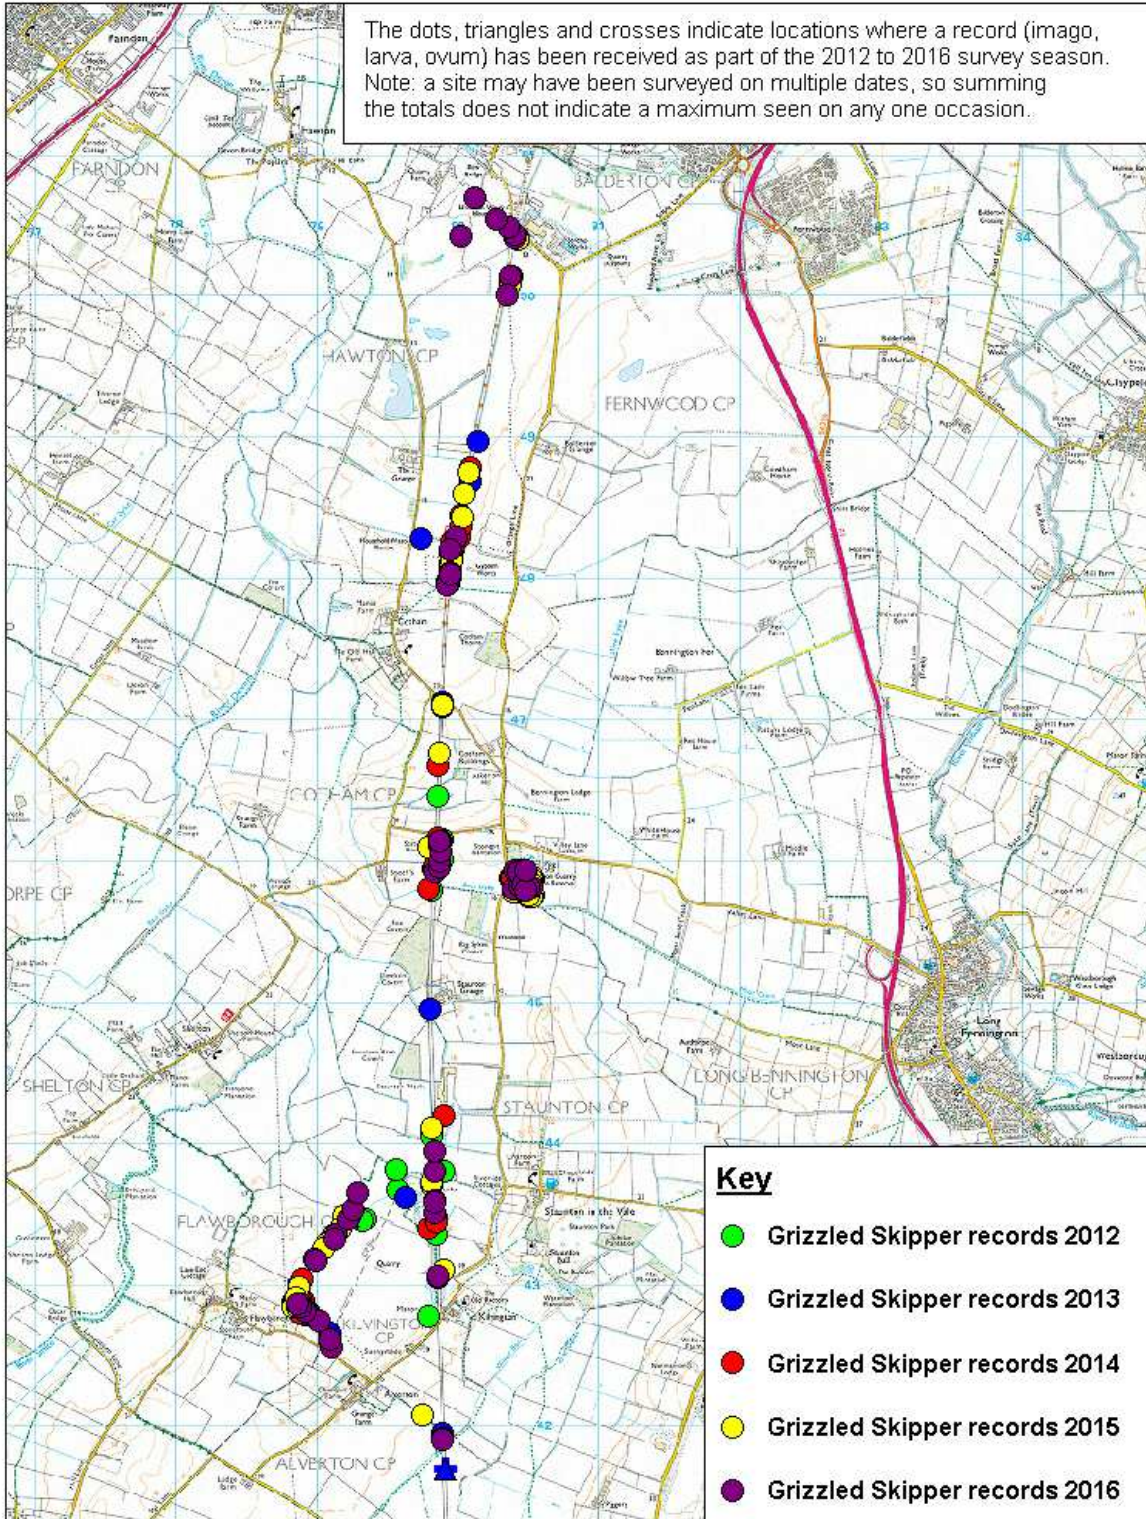

The dots, triangles and crosses indicate locations where a record (imago, larva, ovum) has been received as part of the 2012 to 2016 survey season. Note: a site may have been surveyed on multiple dates, so summing the totals does not indicate a maximum seen on any one occasion.

**Grizzled Skipper Records - Newark to Bottesford (2012 to 2016).**