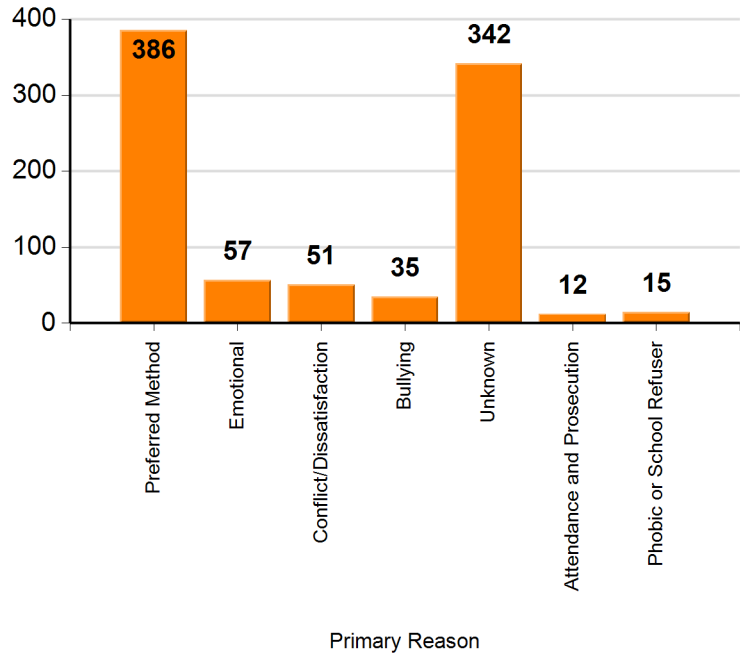

Children with Current Active Elective Home Education Involvements

Data Quality Checks:

<u>Current Number of Active EHE Involvements</u>	<u>898</u>
Number of EHE Children who are Looked After	1
Number of EHE Children who are on a Child Protection Plan	5
Number of EHE Children who are on a Child in Need Plan	22

Number of EHE Children by National Curriculum Year (NCY)

ELECTIVE HOME EDUCATION DASHBOARD

Percentage of EHE Children by Gender

Number of EHE Children by Reason for Involvement

Percentage of EHE Children by Ethnicity

Number of Elective Home Education Involvements Over the Last Five Academic Years

Number of EHE Children by Outcome of Involvement

Child's Age at which EHE Involvement Commenced

Number of EHE Involvements in the last 5 years on the 1st September