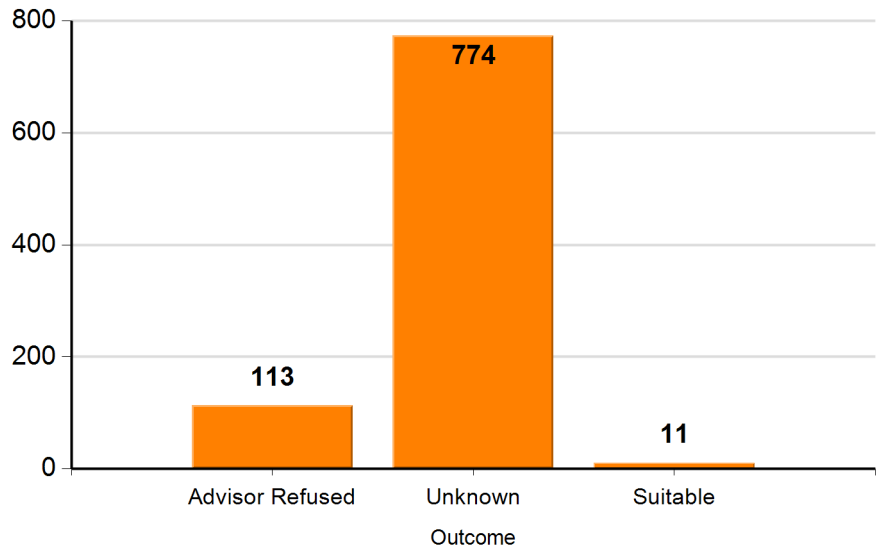

Children with Current Active Elective Home Education Involvements

Data Quality Checks:

<u>Current Number of Active EHE Involvements</u>	<u>898</u>
Number of EHE Children who are Looked After	1
Number of EHE Children who are on a Child Protection Plan	5
Number of EHE Children who are on a Child in Need Plan	22

Number of EHE Children by National Curriculum Year (NCY)

ELECTIVE HOME EDUCATION DASHBOARD

Percentage of EHE Children by Gender

Number of EHE Children by Reason for Involvement

Percentage of EHE Children by Ethnicity

Number of Elective Home Education Involvements Over the Last Five Academic Years

Number of EHE Children by Outcome of Involvement

Child's Age at which EHE Involvement Commenced

Number of EHE Involvements in the last 5 years on the 1st September