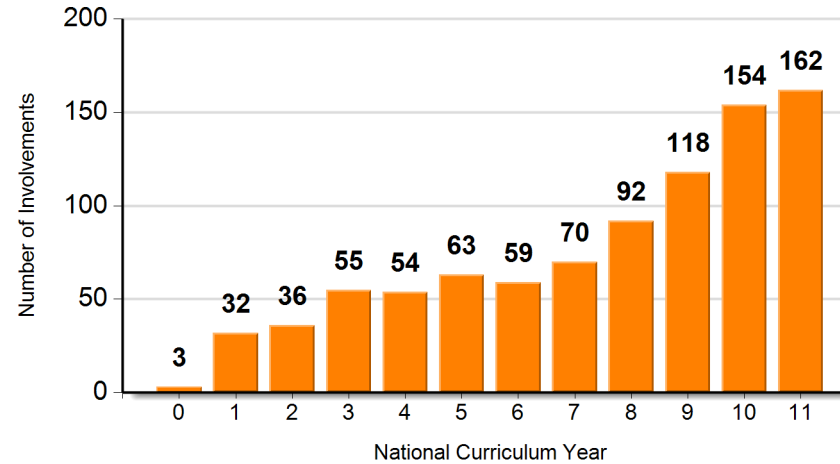

Children with Current Active Elective Home Education Involvements

Data Quality Checks:

<u>Current Number of Active EHE Involvements</u>	<u>898</u>
Number of EHE Children who are Looked After	1
Number of EHE Children who are on a Child Protection Plan	5
Number of EHE Children who are on a Child in Need Plan	22

Number of EHE Children by National Curriculum Year (NCY)

ELECTIVE HOME EDUCATION DASHBOARD

Percentage of EHE Children by Gender

Number of EHE Children by Reason for Involvement

Percentage of EHE Children by Ethnicity