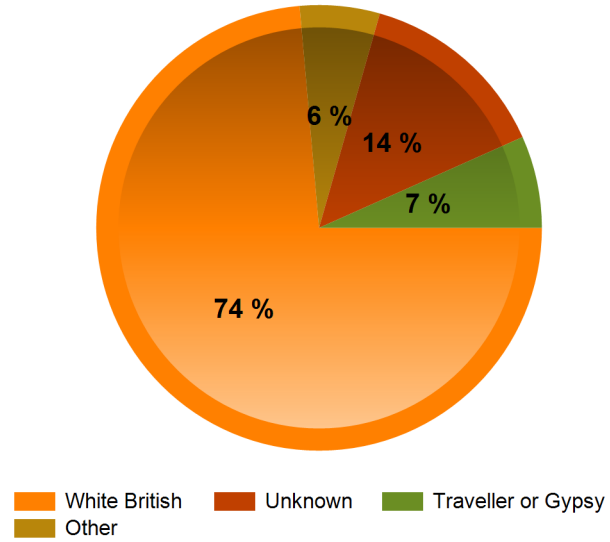

Children with Current Active Elective Home Education Involvements

Data Quality Checks:

<u>Current Number of Active EHE Involvements</u>	<u>898</u>
Number of EHE Children who are Looked After	1
Number of EHE Children who are on a Child Protection Plan	5
Number of EHE Children who are on a Child in Need Plan	22

Number of EHE Children by National Curriculum Year (NCY)

ELECTIVE HOME EDUCATION DASHBOARD

Percentage of EHE Children by Gender

Number of EHE Children by Reason for Involvement

Percentage of EHE Children by Ethnicity

Number of Elective Home Education Involvements Over the Last Five Academic Years

Number of EHE Children by Outcome of Involvement

Child's Age at which EHE Involvement Commenced

Number of EHE Involvements in the last 5 years on the 1st September