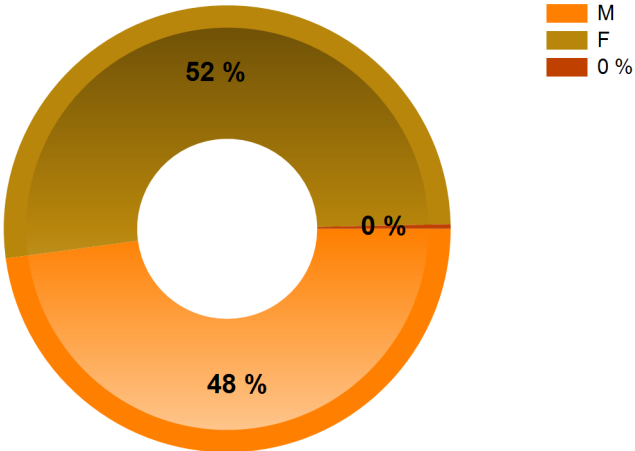

Children with Current Active Elective Home Education Involvements

Data Quality Checks:

<u>Current Number of Active EHE Involvements</u>	<u>898</u>
Number of EHE Children who are Looked After	1
Number of EHE Children who are on a Child Protection Plan	5
Number of EHE Children who are on a Child in Need Plan	22

Number of EHE Children by National Curriculum Year (NCY)

ELECTIVE HOME EDUCATION DASHBOARD

Percentage of EHE Children by Gender

Number of EHE Children by Reason for Involvement

Percentage of EHE Children by Ethnicity