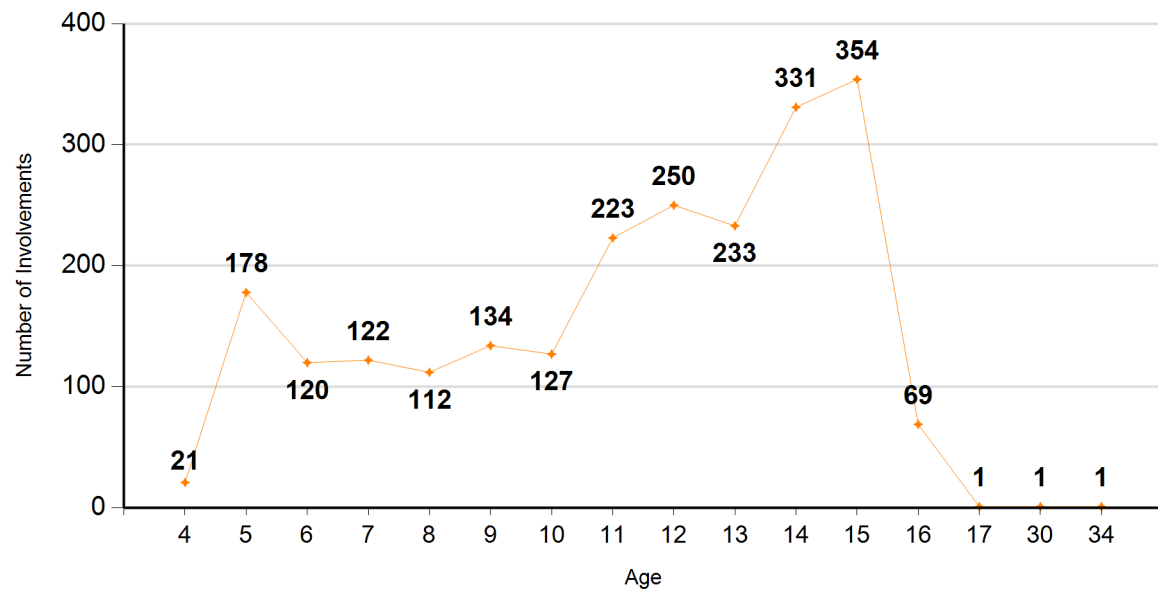

Children with Current Active Elective Home Education Involvements

Data Quality Checks:

<u>Current Number of Active EHE Involvements</u>	<u>898</u>
Number of EHE Children who are Looked After	1
Number of EHE Children who are on a Child Protection Plan	5
Number of EHE Children who are on a Child in Need Plan	22

Number of EHE Children by National Curriculum Year (NCY)

ELECTIVE HOME EDUCATION DASHBOARD

Percentage of EHE Children by Gender

Number of EHE Children by Reason for Involvement

Percentage of EHE Children by Ethnicity

Number of Elective Home Education Involvements Over the Last Five Academic Years

Number of EHE Children by Outcome of Involvement

Child's Age at which EHE Involvement Commenced

Number of EHE Involvements in the last 5 years on the 1st September