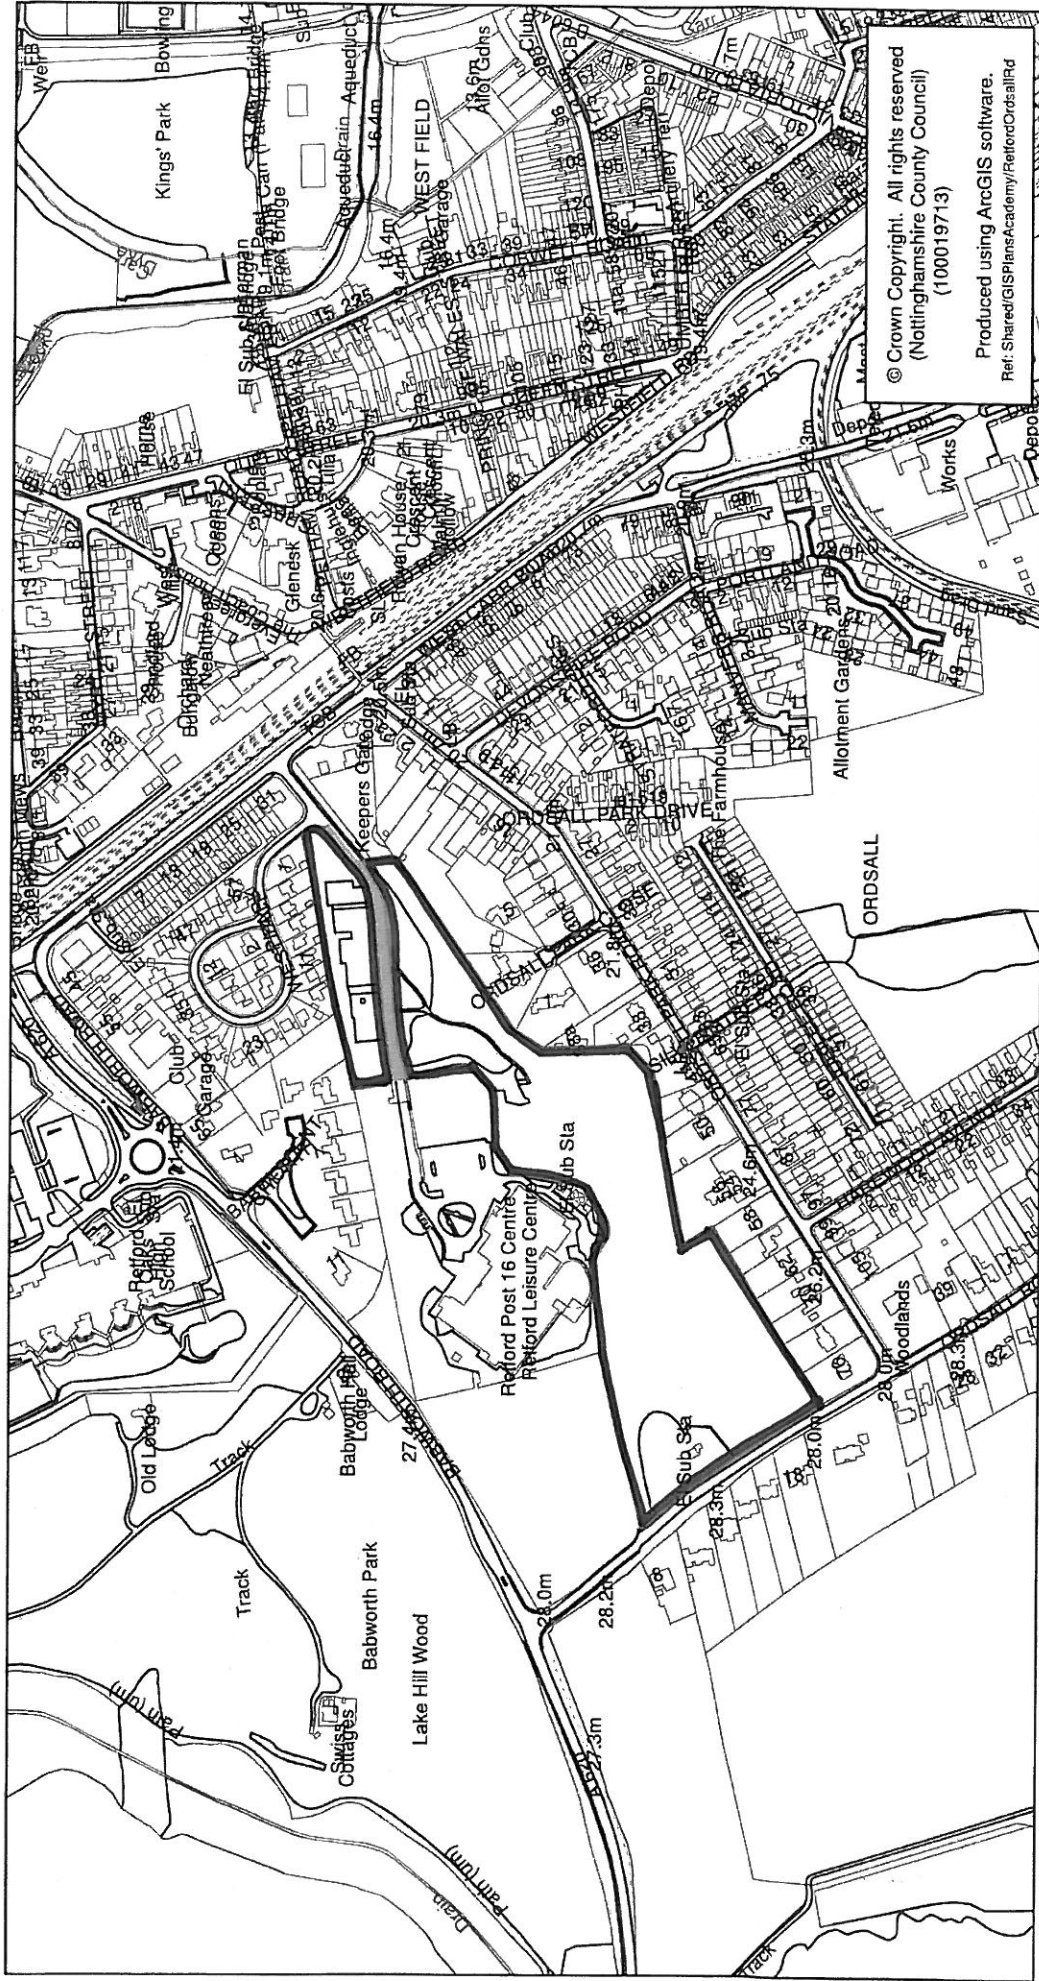

Nottinghamshire
County Council

Retford, Ordsall Road

Plan 2

Plan provided by: dlc

© Crown Copyright. All rights reserved
(Nottinghamshire County Council)
(100019713)

Produced using ArcGIS software.
Ref: SharedGISPlansAcademy/RetfordOrdsallRd