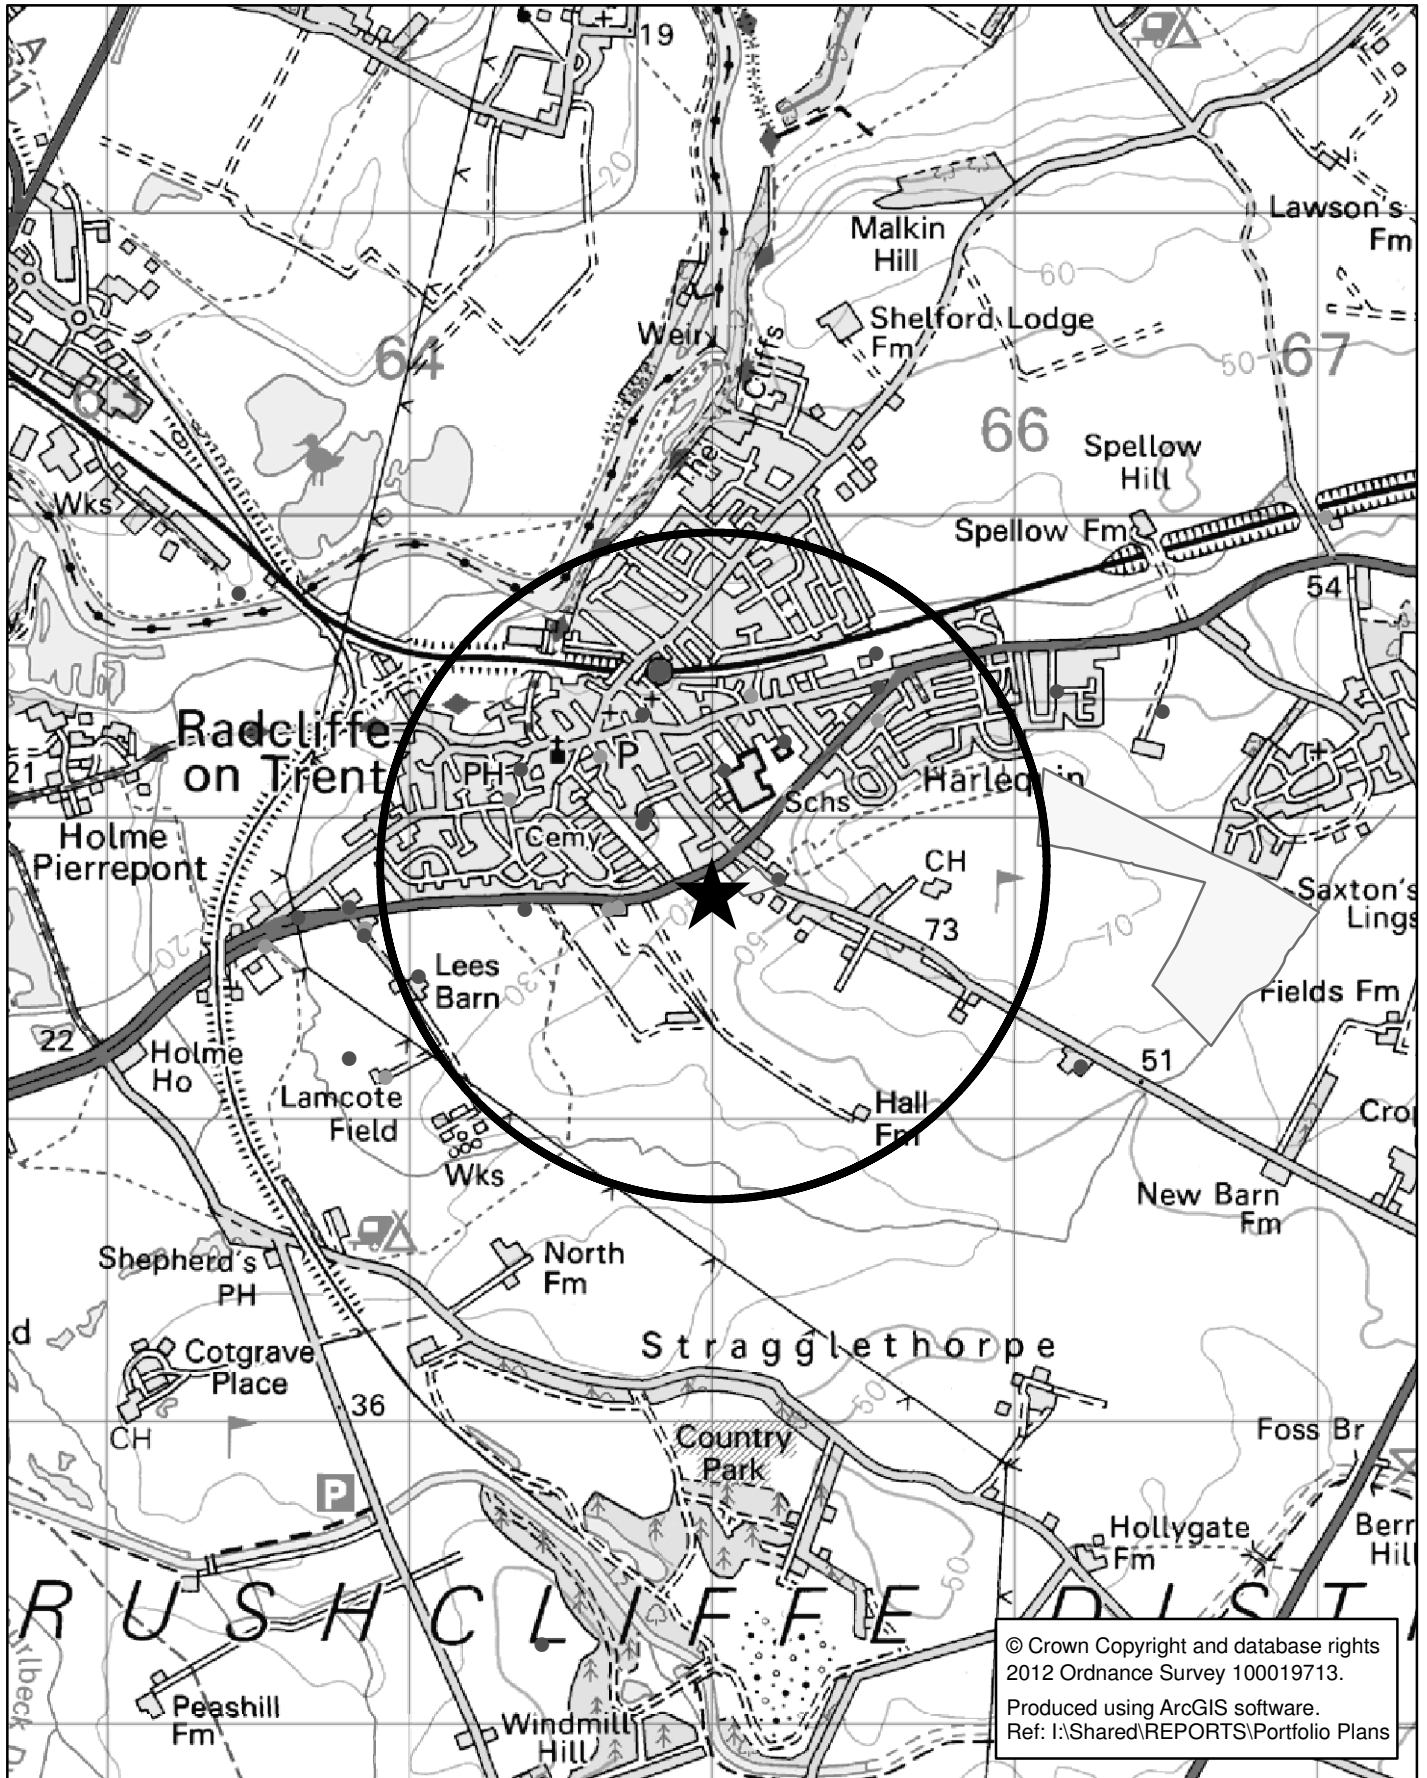

Nottinghamshire
County Council

Dewberry Hill - Location Plan SP2420

Plan provided by: EW

© Crown Copyright and database rights
2012 Ordnance Survey 100019713.
Produced using ArcGIS software.
Ref: I:\Shared\REPORTS\Portfolio Plans