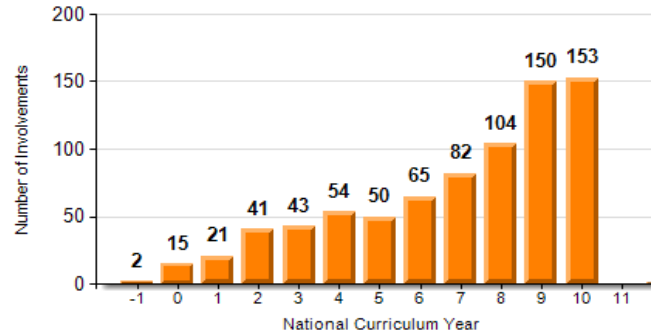

Children with Current Active Elective Home Education Involvements

Data Quality Checks:

<b>Current Number of Active EHE Involvements</b>	<b>781</b>
Number of EHE Children who are Looked After	0
Number of EHE Children who are on a Child Protection Plan	2
Number of EHE Children who are on a Child in Need Plan	17

Number of EHE Children by National Curriculum Year (NCY)

Percentage of EHE Children by Gender

Number of EHE Children by Reason for Involvement

Percentage of EHE Children by Ethnicity

Number of EHE Children by Outcome of Involvement