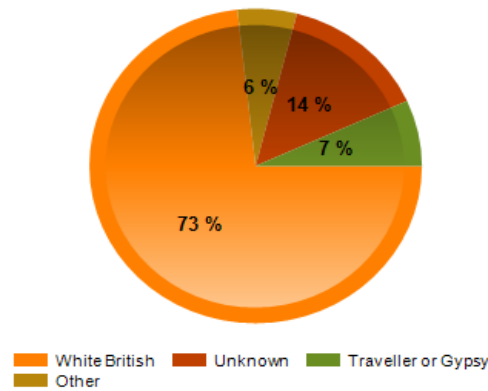

Children with Current Active Elective Home Education Involvements

Data Quality Checks:

<b>Current Number of Active EHE Involvements</b>	<b>781</b>
Number of EHE Children who are Looked After	0
Number of EHE Children who are on a Child Protection Plan	2
Number of EHE Children who are on a Child in Need Plan	17

Number of EHE Children by National Curriculum Year (NCY)

Percentage of EHE Children by Gender

Number of EHE Children by Reason for Involvement

Percentage of EHE Children by Ethnicity

Number of EHE Children by Outcome of Involvement

Number of Elective Home Education Involvements Over the Last Five Academic Years

Child's Age at which EHE Involvement Commenced

Number of EHE Involvements in the last 5 years on the 1st September