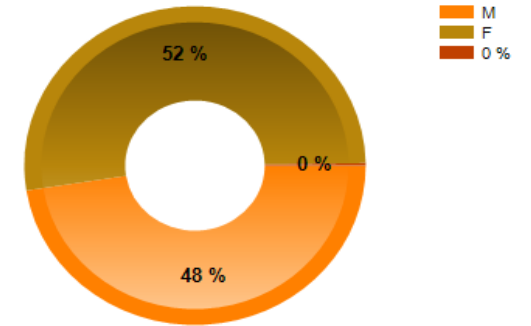

Children with Current Active Elective Home Education Involvements

Data Quality Checks:

<b>Current Number of Active EHE Involvements</b>	<b>781</b>
Number of EHE Children who are Looked After	0
Number of EHE Children who are on a Child Protection Plan	2
Number of EHE Children who are on a Child in Need Plan	17

Number of EHE Children by National Curriculum Year (NCY)

Percentage of EHE Children by Gender

Number of EHE Children by Reason for Involvement

Percentage of EHE Children by Ethnicity

Number of EHE Children by Outcome of Involvement