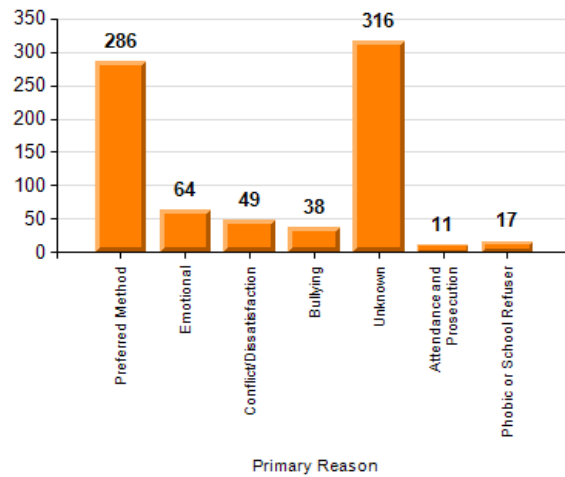

Children with Current Active Elective Home Education Involvements

Data Quality Checks:

<b>Current Number of Active EHE Involvements</b>	<b>781</b>
Number of EHE Children who are Looked After	0
Number of EHE Children who are on a Child Protection Plan	2
Number of EHE Children who are on a Child in Need Plan	17

Number of EHE Children by National Curriculum Year (NCY)

Percentage of EHE Children by Gender

Number of EHE Children by Reason for Involvement

Percentage of EHE Children by Ethnicity

Number of EHE Children by Outcome of Involvement