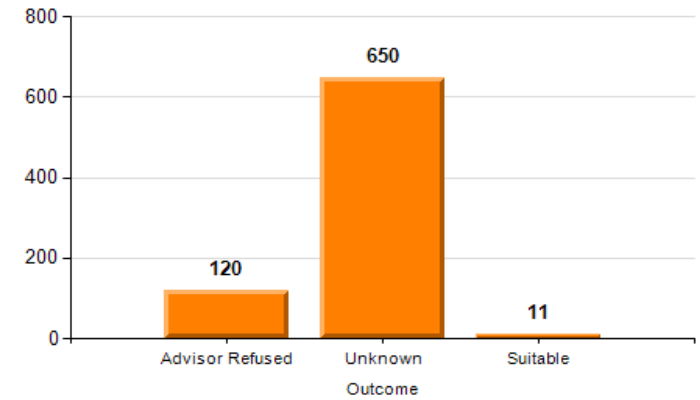

Children with Current Active Elective Home Education Involvements

Data Quality Checks:

<b>Current Number of Active EHE Involvements</b>	<b>781</b>
Number of EHE Children who are Looked After	0
Number of EHE Children who are on a Child Protection Plan	2
Number of EHE Children who are on a Child in Need Plan	17

Number of EHE Children by National Curriculum Year (NCY)

Percentage of EHE Children by Gender

Number of EHE Children by Reason for Involvement

Percentage of EHE Children by Ethnicity

Number of EHE Children by Outcome of Involvement

Number of Elective Home Education Involvements Over the Last Five Academic Years

Child's Age at which EHE Involvement Commenced

Number of EHE Involvements in the last 5 years on the 1st September