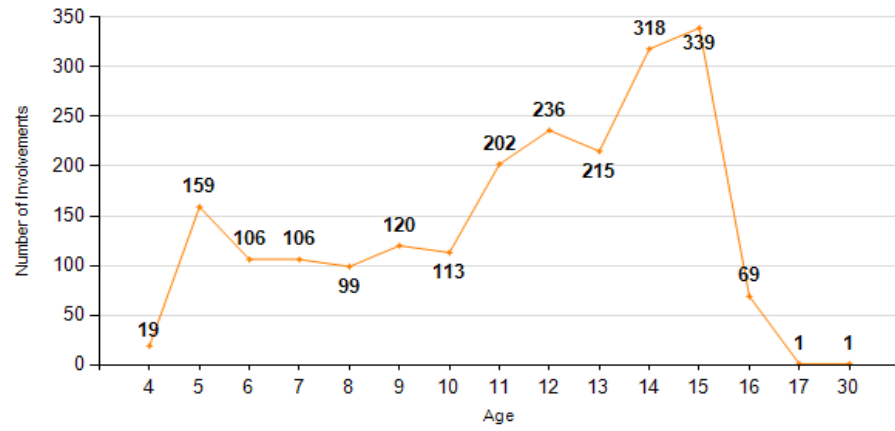

Children with Current Active Elective Home Education Involvements

Data Quality Checks:

<b>Current Number of Active EHE Involvements</b>	<b>781</b>
Number of EHE Children who are Looked After	0
Number of EHE Children who are on a Child Protection Plan	2
Number of EHE Children who are on a Child in Need Plan	17

Number of EHE Children by National Curriculum Year (NCY)

Percentage of EHE Children by Gender

Number of EHE Children by Reason for Involvement

Percentage of EHE Children by Ethnicity

Number of EHE Children by Outcome of Involvement

Number of Elective Home Education Involvements Over the Last Five Academic Years

Child's Age at which EHE Involvement Commenced

Number of EHE Involvements in the last 5 years on the 1st September