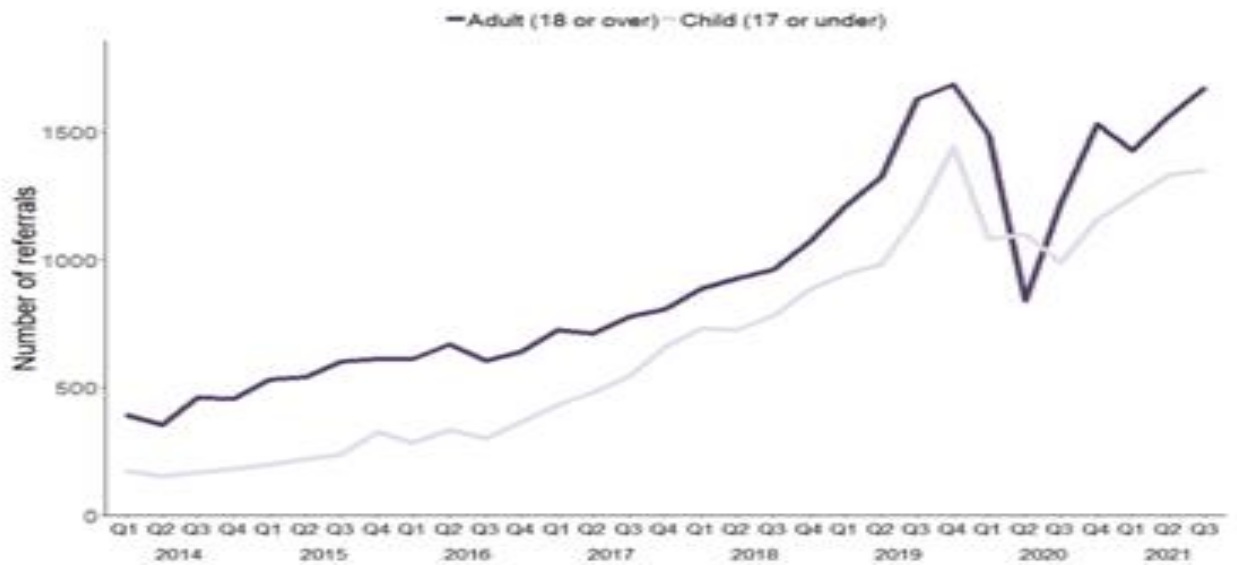

Modern Slavery National Data 2014 - 2021

National Referral Mechanism referrals quarterly in the UK 2014.

Number of quarterly NRM referrals by age group of exploitation

Source: Modern Slavery: National Referral Mechanism and Duty to Notify statistics UK, Quarter 3 2021 – July to September