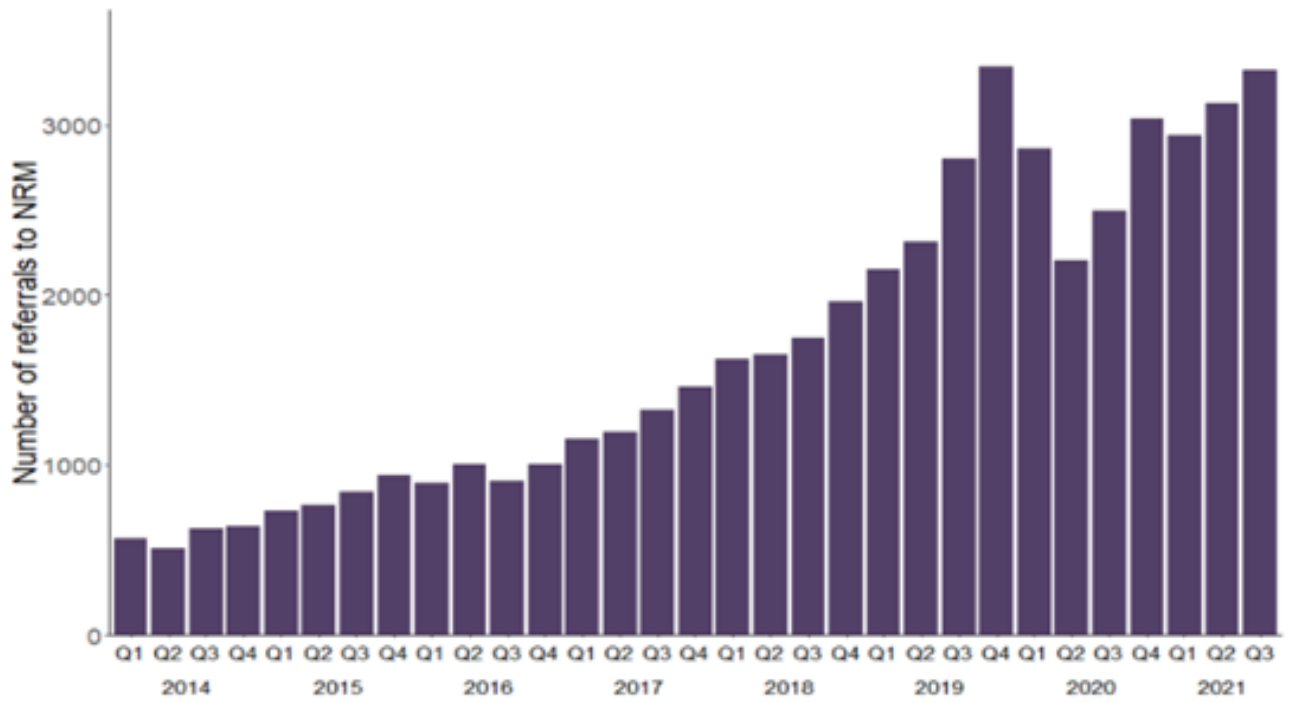

Modern Slavery National Data 2014 - 2021

National Referral Mechanism referrals quarterly in the UK 2014.

Number of quarterly NRM referrals by age group of exploitation

Source: Modern Slavery: National Referral Mechanism and Duty to Notify statistics UK, Quarter 3 2021 – July to September