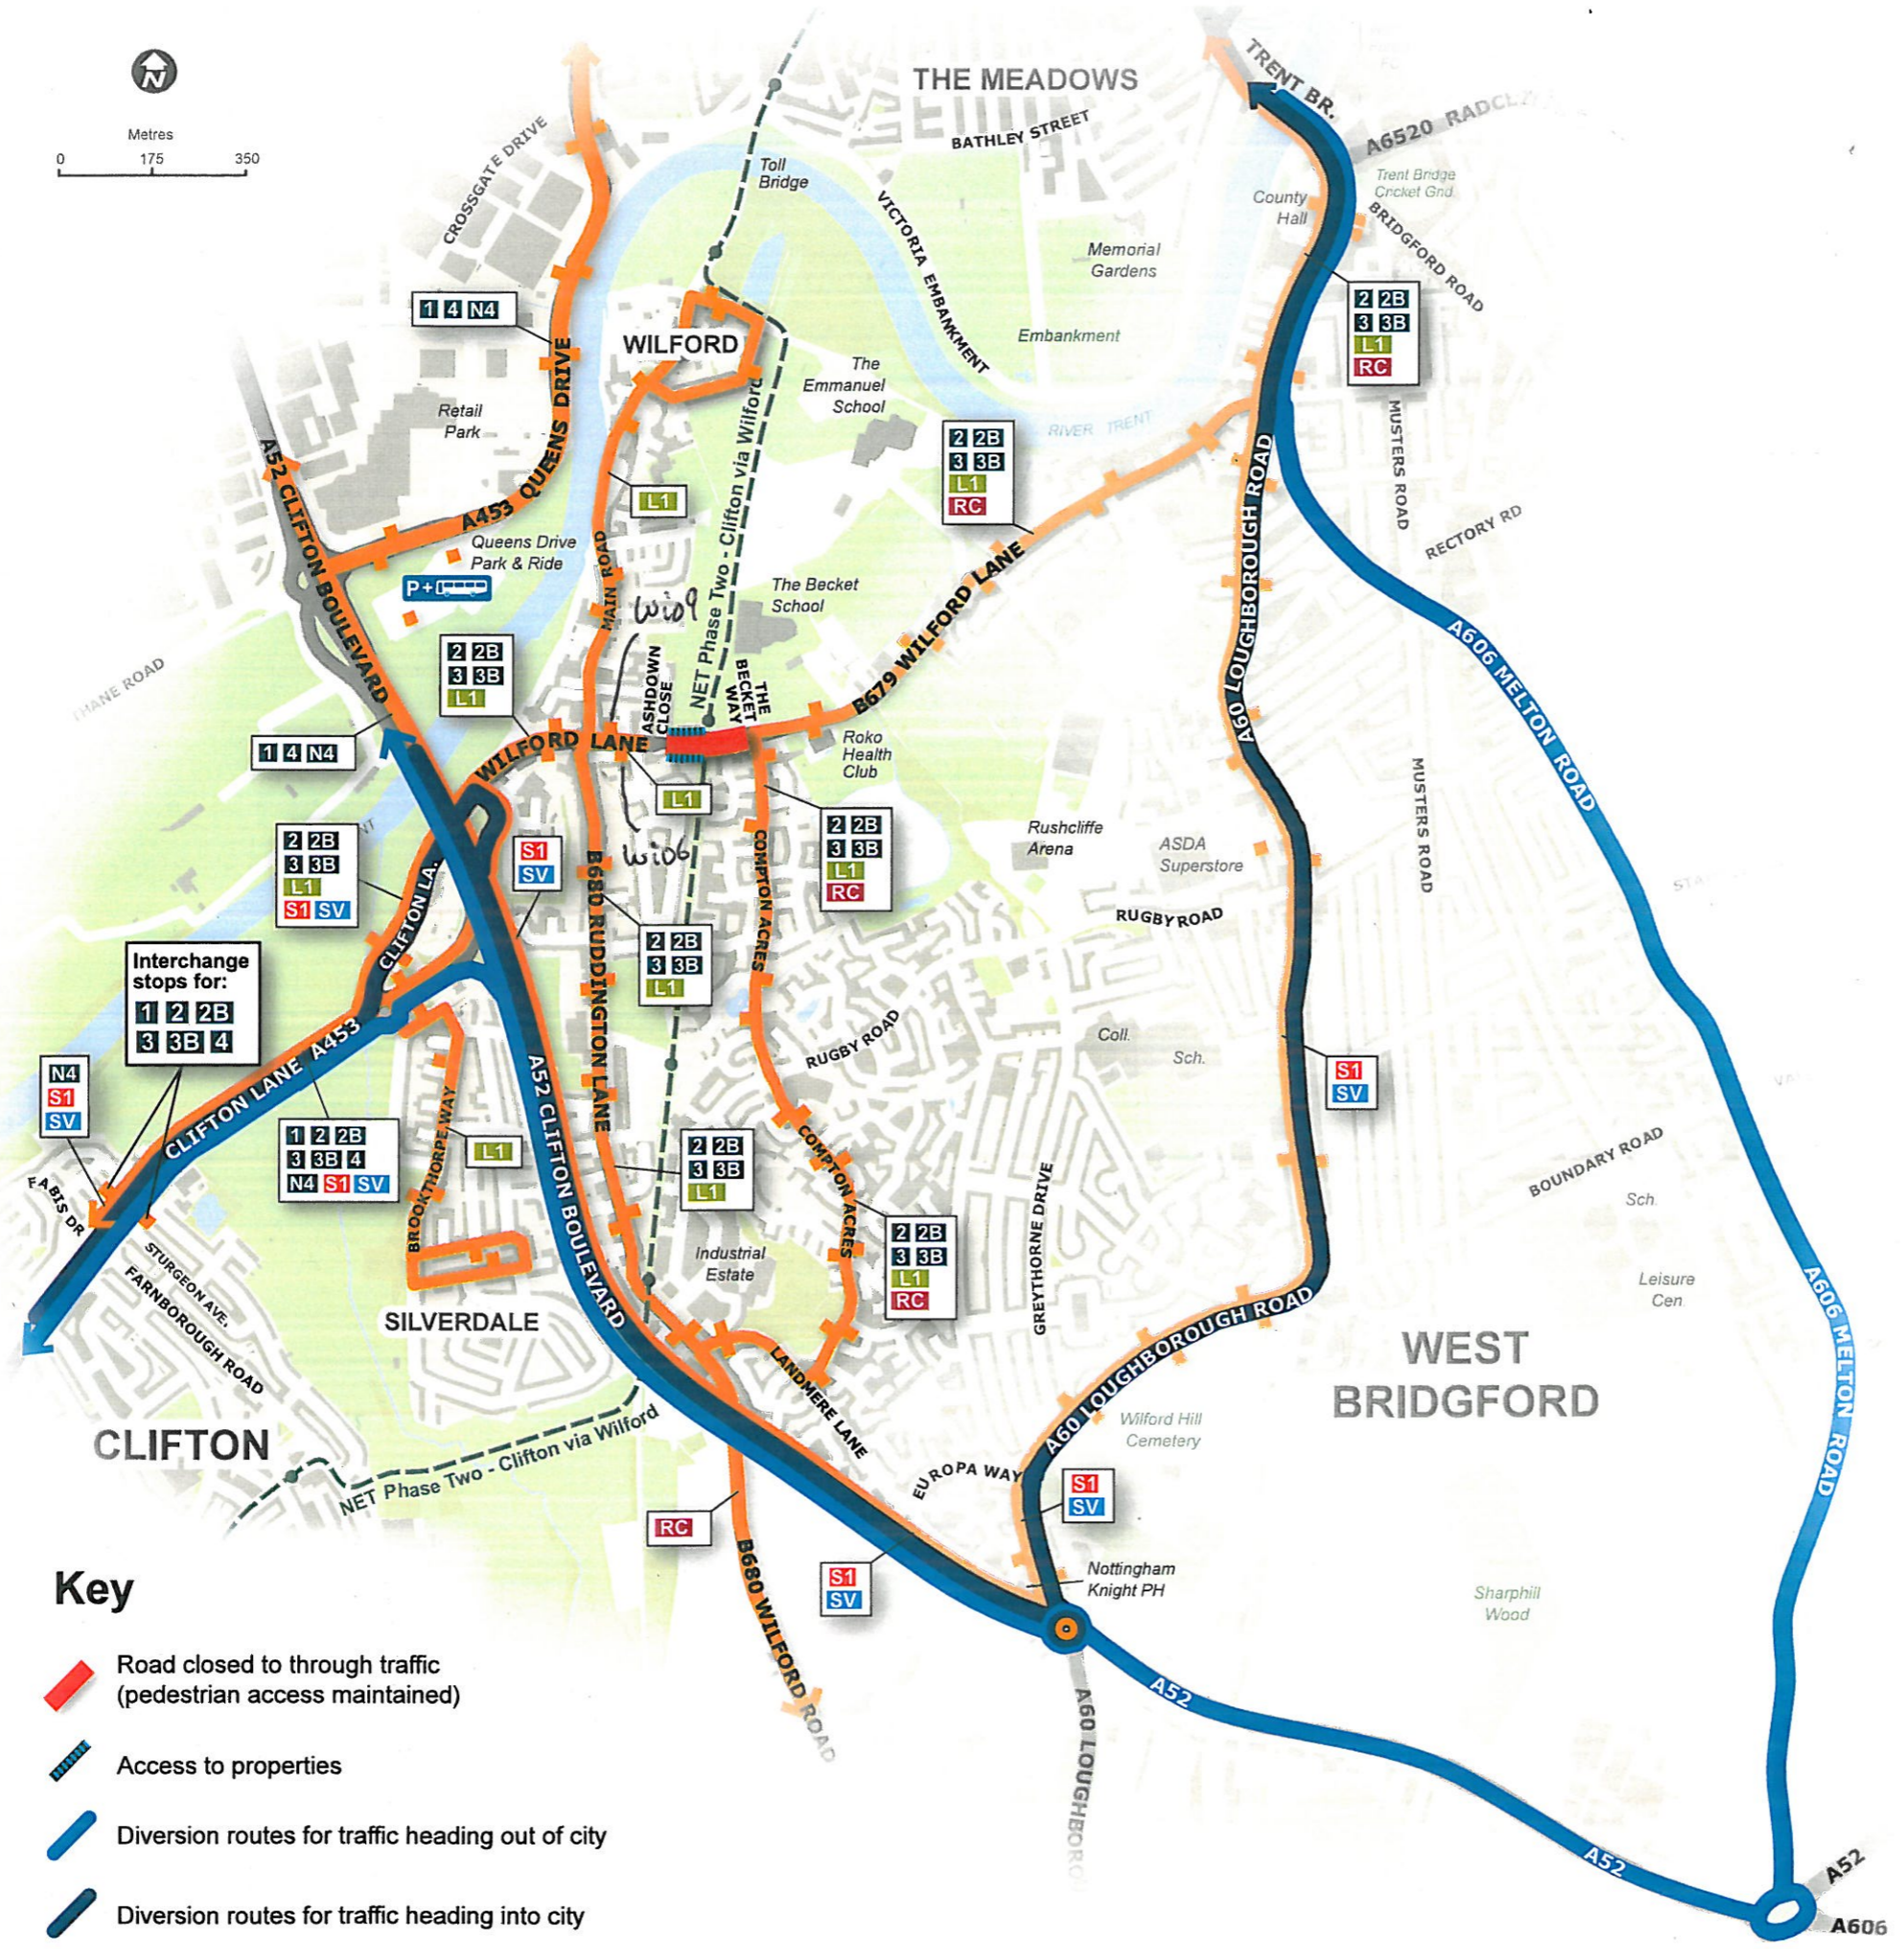

Wilford Lane road closure due to tram works

1st September 2013 for four months

Wilford Lane will be closed for four months between the junctions with Compton Acres and Ashdown Close. This is for the diversion of utilities and tram track laying.

Diversion routes

The services affected and the diversions are shown on the following map and schedule.

- Key**
- Road closed to through traffic (pedestrian access maintained)
 - Access to properties
 - Diversion routes for traffic heading out of city
 - Diversion routes for traffic heading into city
 - Bus routes and stops