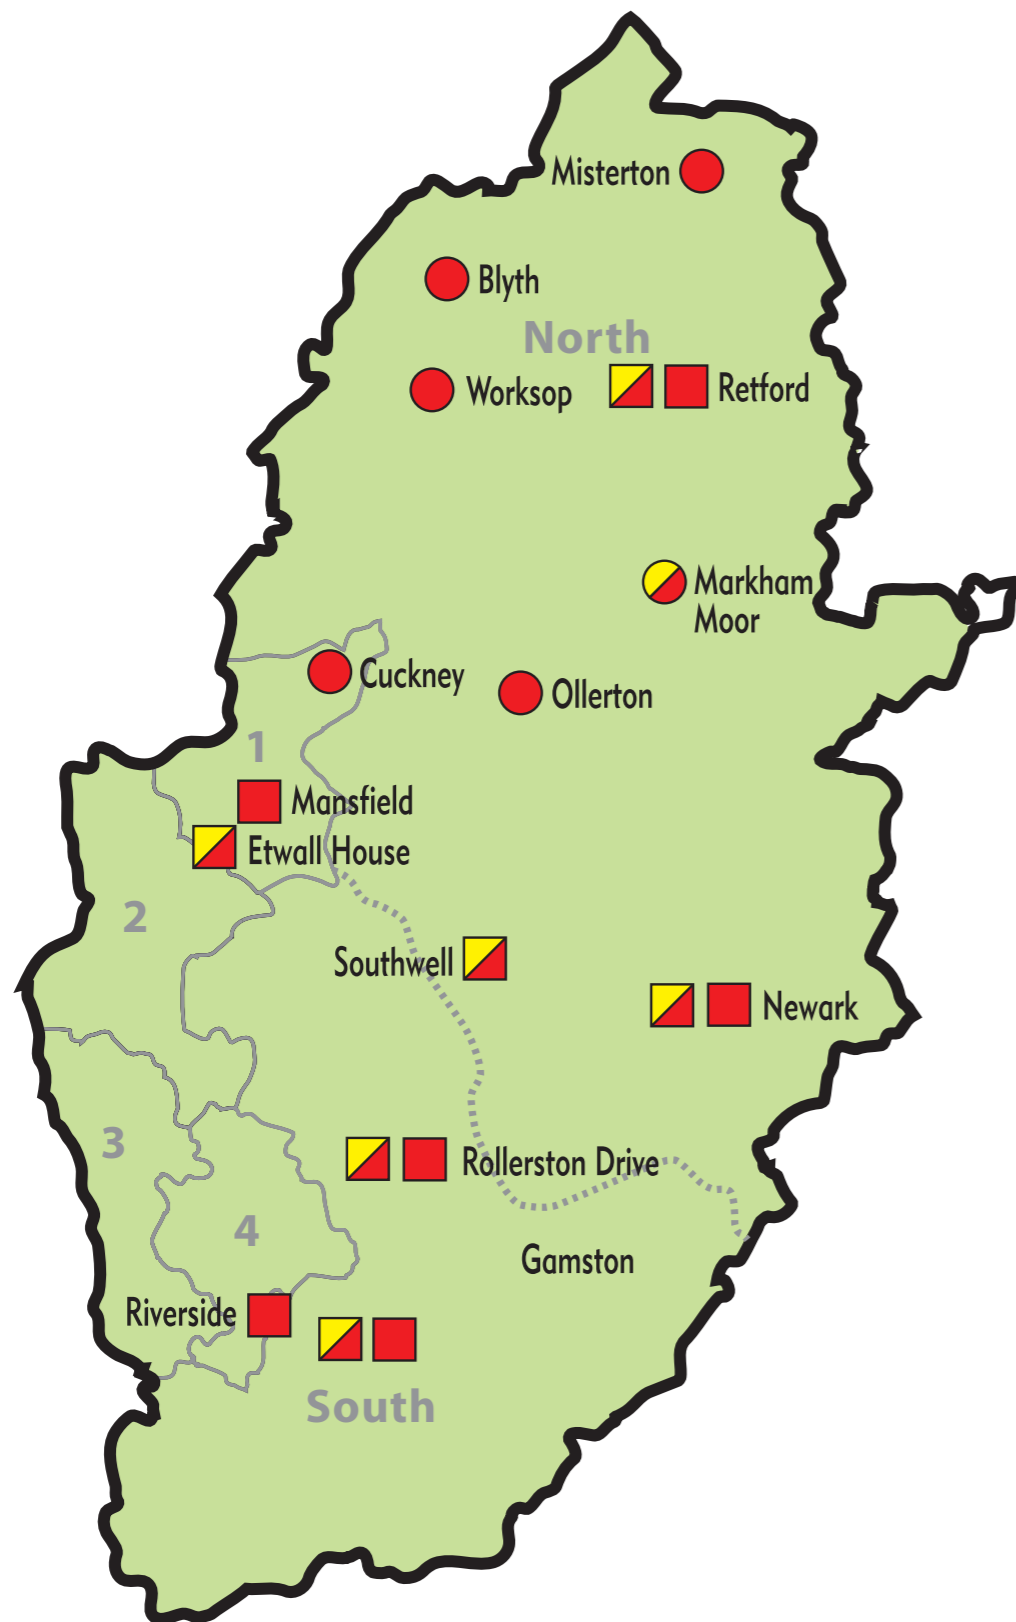

Current

KEY

- Local Service Facility
- ◐ Winter Maintenance Only
- ◑ Highways Depot Facility
- Workshop Facility

1. Mansfield District Council
(1) Depots/subdepots
2. Ashfield District Council
(1) Depots/subdepots
3. Broxtowe Borough Council
(1) Depots/sub depots
4. Nottingham City Council
(1) Depots and (12) sub depots