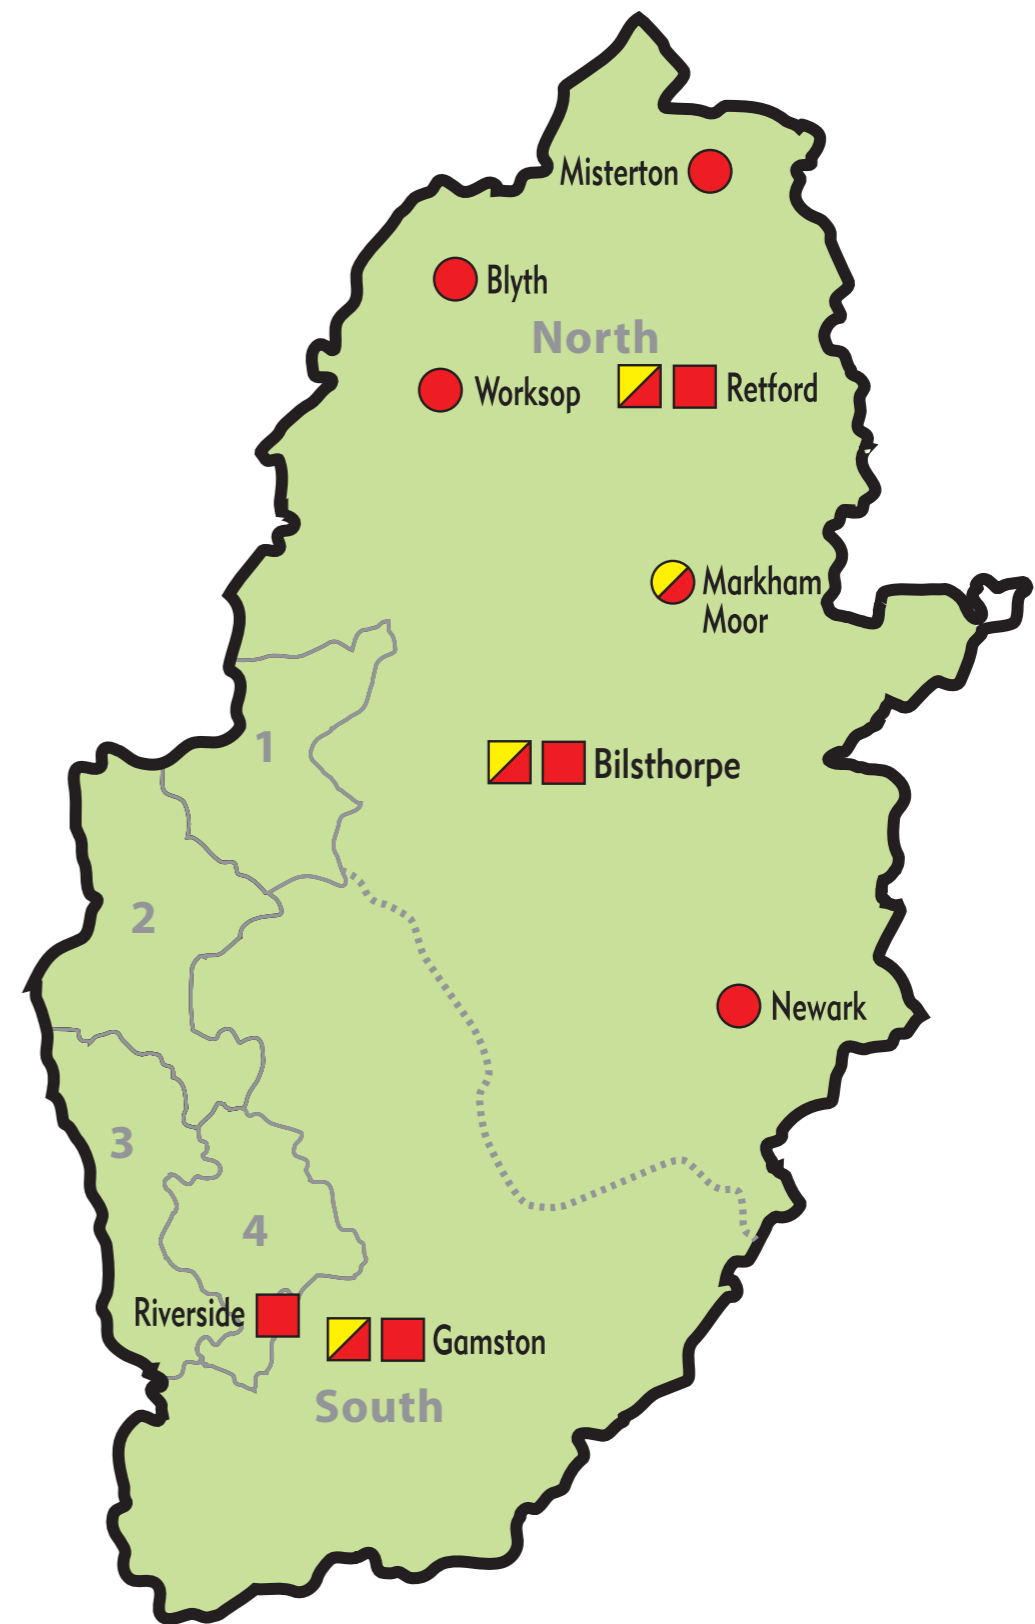

Current

KEY

- Local Service Facility
- ◐ Winter Maintenance Only
- ◑ Highways Depot Facility
- Workshop Facility

1. Mansfield District Council
  (1) Depots/subdepots
2. Ashfield District Council
  (1) Depots/subdepots
3. Broxtowe Borough Council
  (1) Depots/sub depots
4. Nottingham City Council
  (1) Depots and (12) sub depots

Proposed

Coms Job No 34395