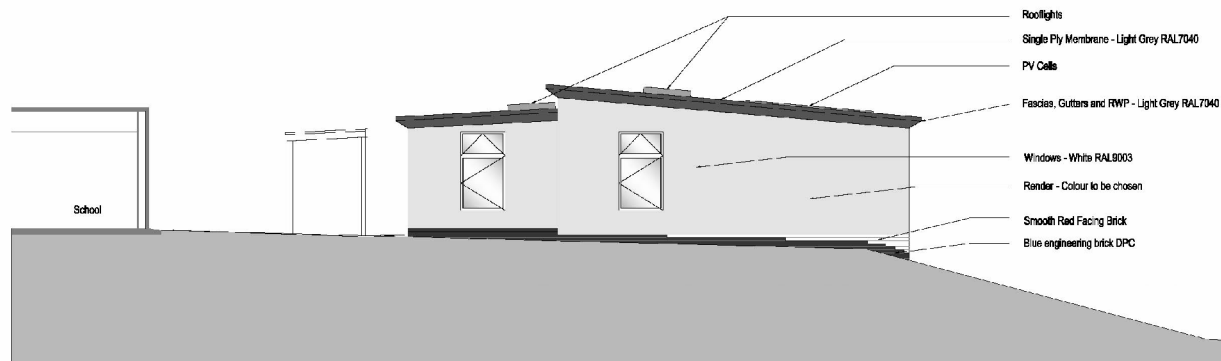

SOUTH (FIELD) ELEVATION

WEST (UPPER PLAYGROUND) ELEVATION

Trent Bridge House, Fox Road
Nottinghamshire West Bridgford, Nottingham, NG2 6BJ
County Council Tel: 0115 982 3823

New Stand alone single storey 4 classroom extension to the south of the existing school, covered walkway, new pedestrian entrance, MUGA and associated drainage, landscaping and external works.