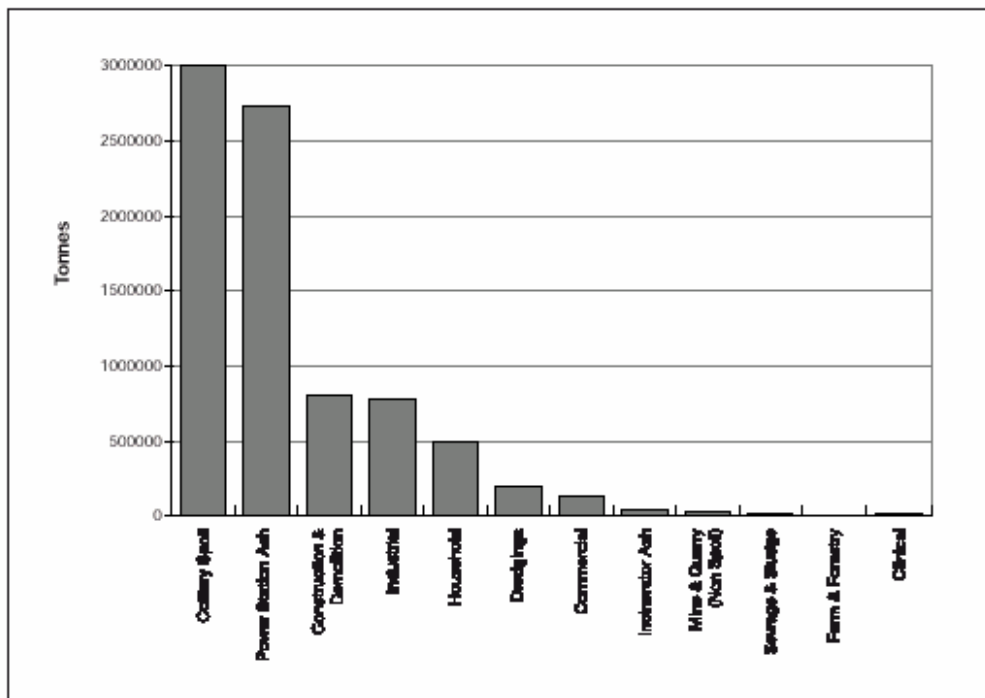

Figure 1.1 Nottinghamshire - Annual Waste Arisings

Source - Waste Management Statement NCC 1996.