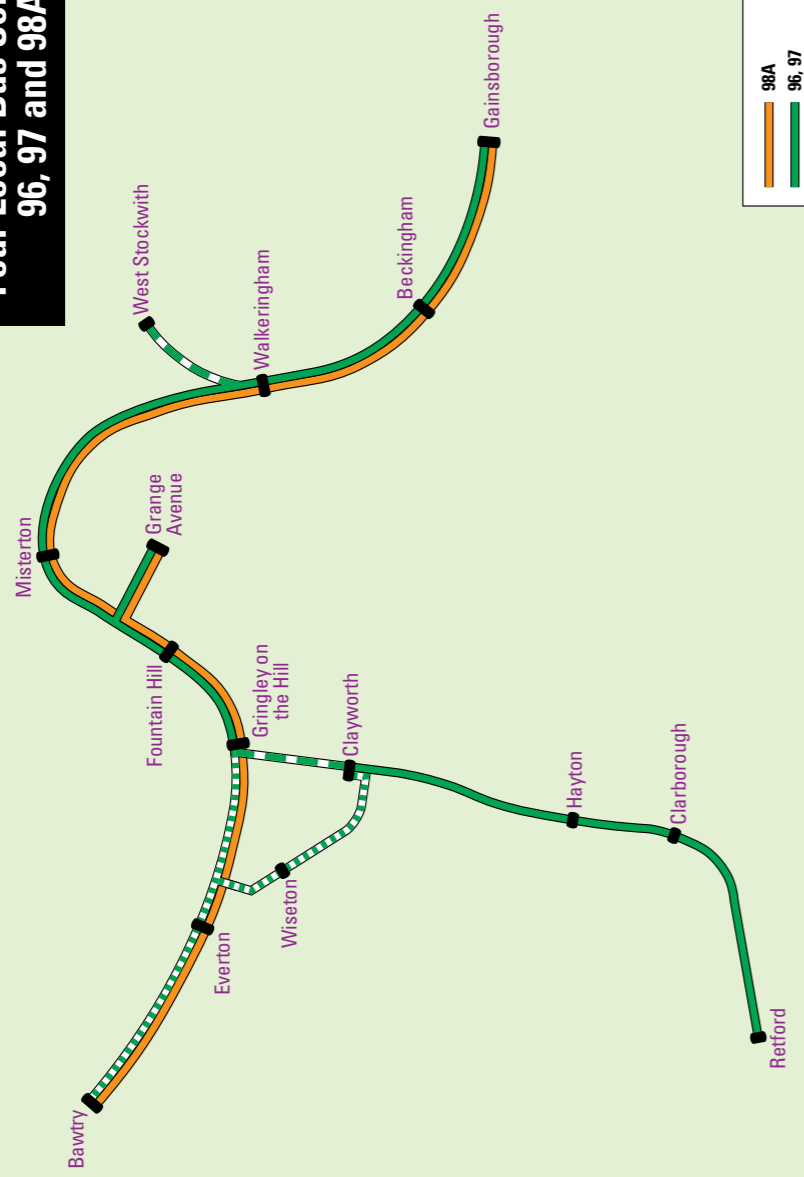

**Your Local Bus Services
96, 97 and 98A**

	98A
	96, 97
	97 only
	96 only (certain journeys)

Digital Cartography by Pindar Graphics
01256 390100

For all your local bus information needs

Internet
www.nottinghamshire.gov.uk/buses

Telephone

BT callers charged 10p per min plus 6p set-up fee per call.
Mobile and other provider's charges vary

Open 0700-2100 hours

Public transport information is also available from:

- **Bus stations**
- **Libraries**
- **County Contact Centres**
- **Bus & Coach operator travel offices**
- **Tourist Information Centres**

Marriotts Travel

9 Redforde Park Road, Retford, Nottinghamshire DN22 7GE
Tel: 01777 705456

Stagecoach East Midlands

Central Avenue, Worksop, Nottinghamshire S80 1ES
Tel: 0845 605 0 605 Web: www.stagecoachbus.com

Veolia (Dunn Line),

Beechdale Road, Nottingham NG8 3EU
Tel: 08700 121212 Web: www.veolia-transport.co.uk

Contacting us

phone **08449 80 80 80**
fax **0115 977 4353**
post **Communities Department,
Trent Bridge House, Fox Road,
West Bridgford,
Nottingham NG2 6BJ**

internet **www.nottinghamshire.gov.uk/buses**
published **March 2009**

COM/STRAT/03.09/00068B

This information can be made available in alternative formats and languages.

Printed by G W Belton Ltd. Tel: (01427) 612291
www.gwbelton.co.uk

Nottinghamshire
County Council

Services

96, 97, 98A

- Retford • Misterton
- Bawtry • Gainsborough

Edition 2 • March 2009