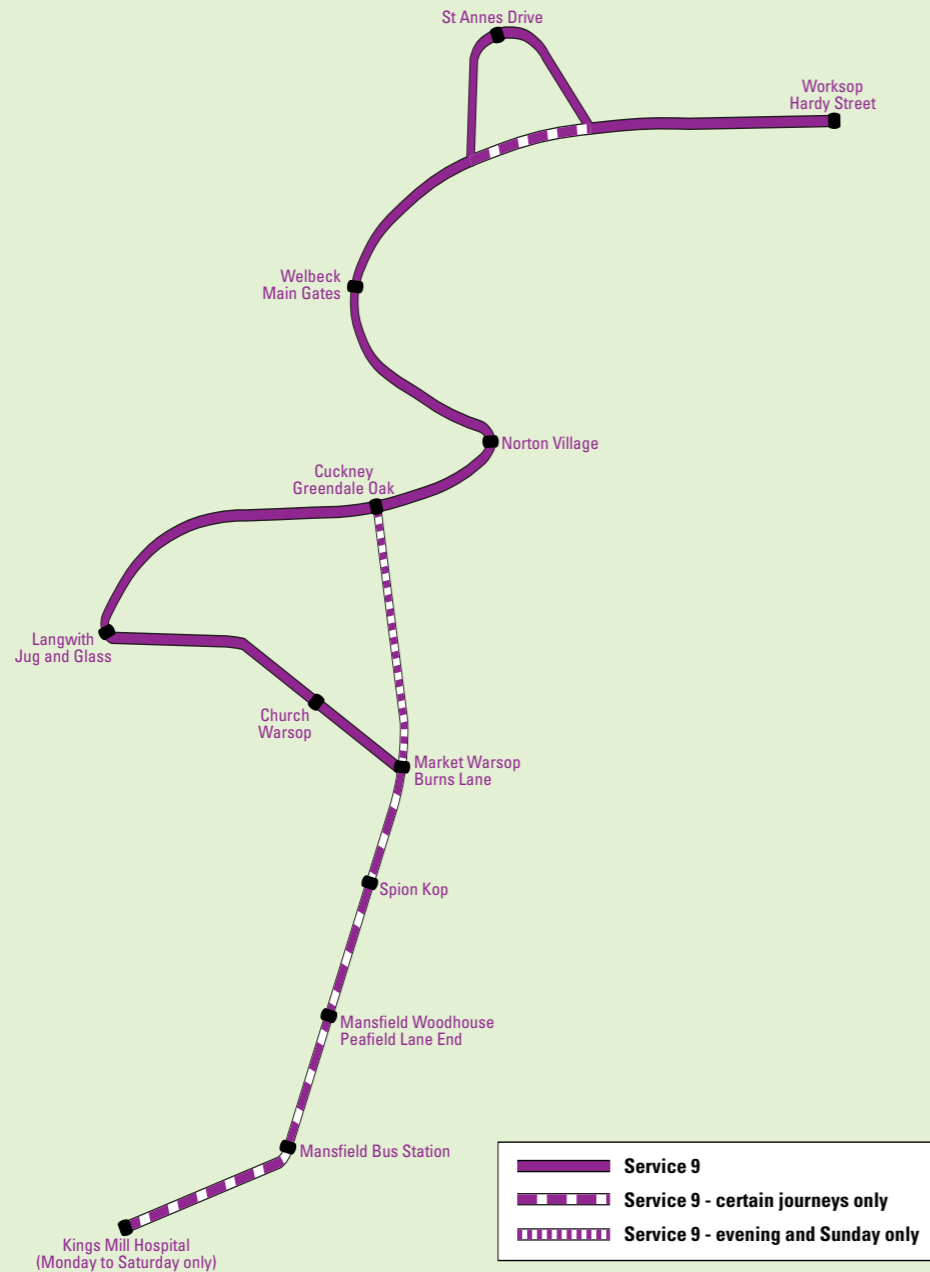

YOUR LOCAL BUS SERVICE 9

Digital Cartography by Pindar Graphics
01296 390100

For all your local bus information needs

Internet

www.nottinghamshire.gov.uk/buses

Telephone

BT callers charged 10p per min plus 6p set-up fee per call.
Mobile and other provider's charges vary

Open 0700-2100 hours

Public transport information is also available from:

- Bus stations
- Libraries
- County Contact Centres
- Bus & Coach operator travel offices
- Tourist Information Centres

Veolia (Dunn Line),

Beechdale Road, Nottingham NG8 3EU

Tel: 08700 121212 Web: www.veolia-transport.co.uk

Stagecoach East Midlands,

PO Box 15, Deacon Road, Lincoln LN2 4JB

Tel: 01522 522255 Web: www.stagecoachbus.com

Contacting us

phone **08449 80 80 80**

fax **0115 977 4353**

post **Communities Department,
Trent Bridge House, Fox Road,
West Bridgford,
Nottingham NG2 6BJ**

internet **www.nottinghamshire.gov.uk/buses**
published **July 2008**

COM/STRAT/7.08/001 34B

INVESTOR IN PEOPLE

This information can be made available in alternative formats and languages.

Nottinghamshire County Council

Printed by G W Belton Ltd. Tel: (01427) 612291
www.gwbelton.co.uk

Service

9

- Worksop
- Warsop
- Mansfield

Edition 4 • July 2008

Nottinghamshire County Council