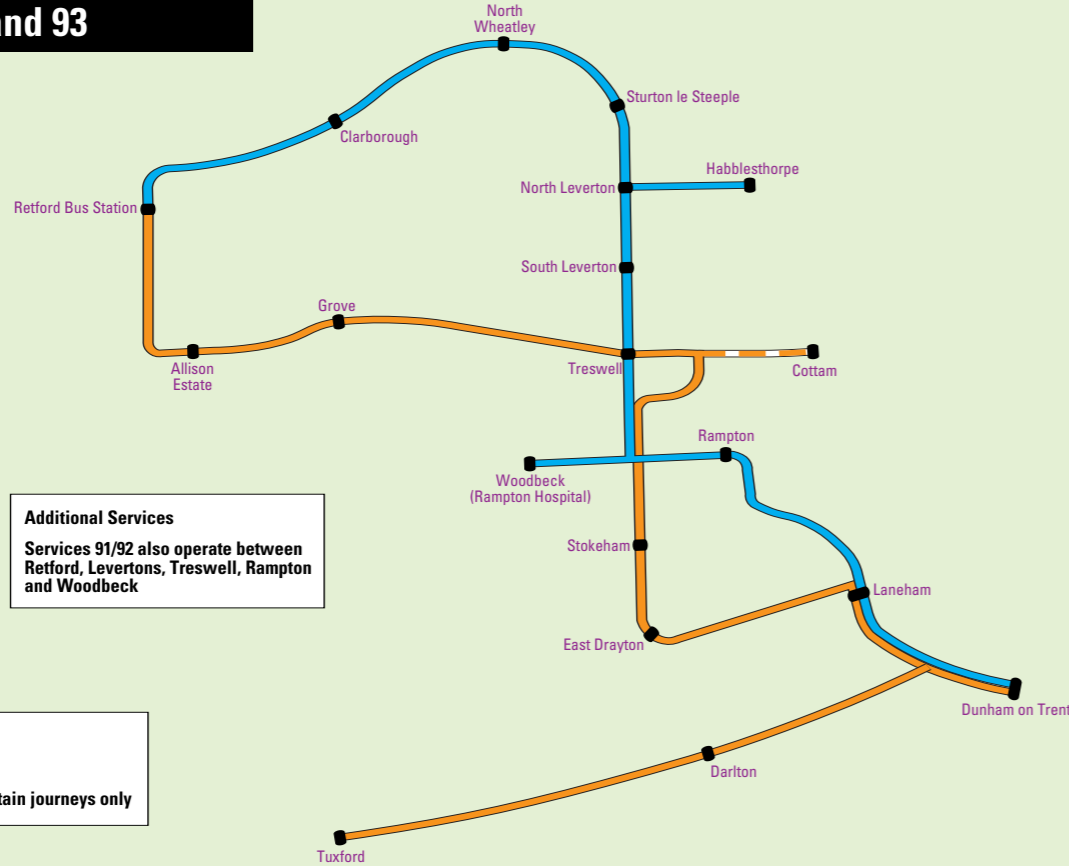

## YOUR LOCAL BUS SERVICES 89 and 93

**Additional Services**  
Services 91/92 also operate between Retford, Levertons, Treswell, Rampton and Woodbeck

-  Service 89
-  Service 93
-  Service 89 certain journeys only

**Notes:**

NSch - Non schooldays only

Sch - Schooldays only

Valid from 05/01/2009

**Retford - Woodbeck - Dunham****93****Monday to Saturday****Operated by Veolia (Dunn Line)**

Retford, Bus Station, Bay F	1650	1750
Clarbrough, Kings Arms	1657	1757
North Wheatley, School	1702	1802
Sturton le Steeple, opp Station Road	1706	1806
Sturton le Steeple, Leverton Road	1707	1807
Habblesthorpe, Habblesthorpe Close	1711	1811
North Leverton, Crossroads	1713	1813
South Leverton, Church Street	1717	1817
Treswell, Red Lion Hotel	1721	1821
Woodbeck, Rampton Hospital	1725	1825
Rampton, Torkesey Street	1729	1829
Laneham, Dunham Road	1733	1833
Dunham on Trent, Cartwright Close	1736	1836
Dunham on Trent, Bridge Inn	1739	1839

**Dunham - Woodbeck - Retford****93****Monday to Saturday****Operated by Veolia (Dunn Line)**

	NS	
Dunham on Trent, Bridge Inn	0707	1747
Dunham on Trent, Cartwright Close	0710	1750
Laneham, Dunham Road	0713	1753
Rampton, Torkesey Street	0717	1757
Woodbeck, Rampton Hospital	0721	1801
Treswell, Red Lion Hotel	0725	1805
South Leverton, Church Street	0729	1809
Habblesthorpe, Habblesthorpe Close	0735	1815
North Leverton, Crossroads	0737	1817
Sturton le Steeple, Leverton Road	0739	1819
Sturton le Steeple, opp Station Road	0740	1820
North Wheatley, Church Hill	0744	1824
Clarbrough, Kings Arms	0749	1829
Retford, Bus Station, Bay F	0756	1835