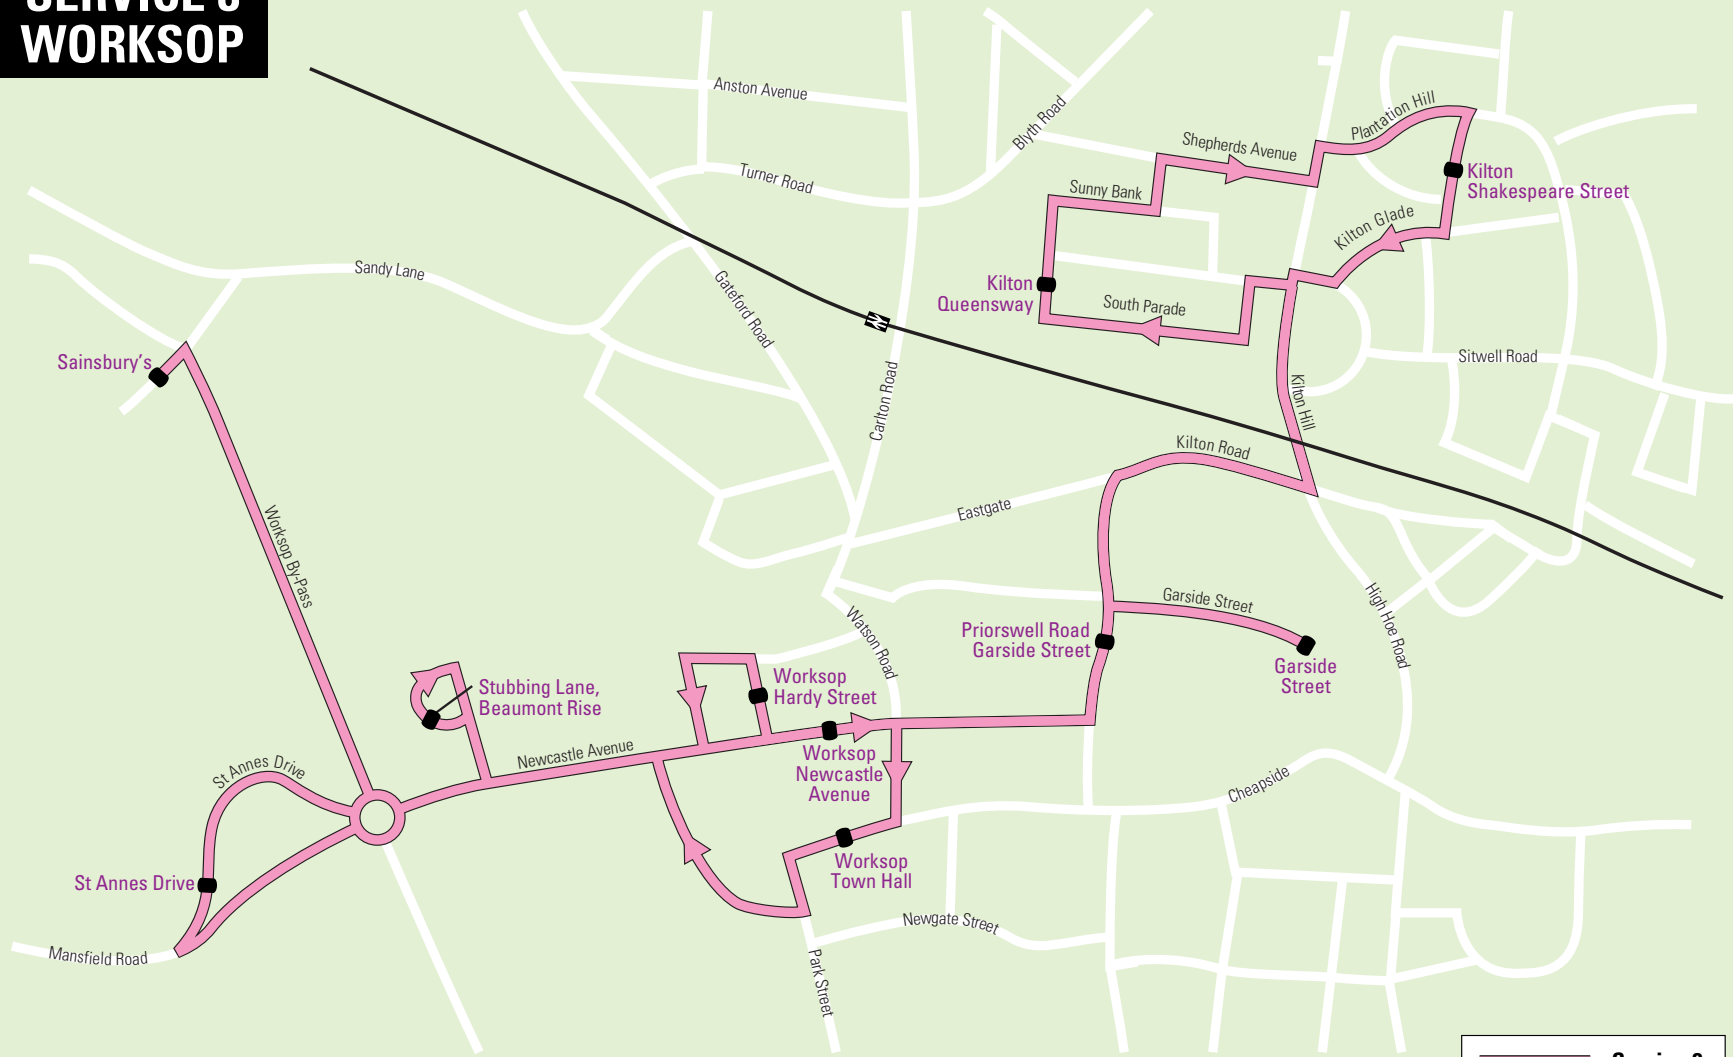

SERVICE 8 WORKSOP

Service 8