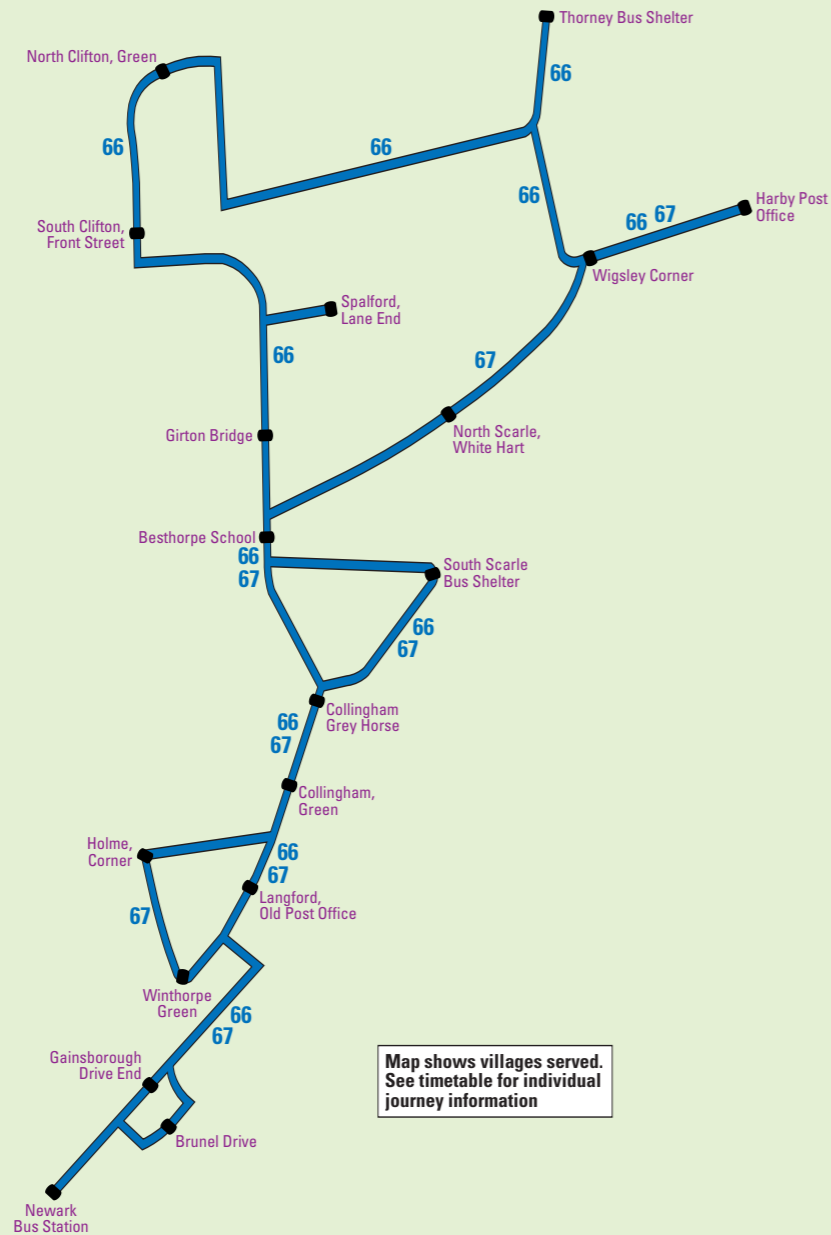

YOUR LOCAL BUS SERVICES 66, 67