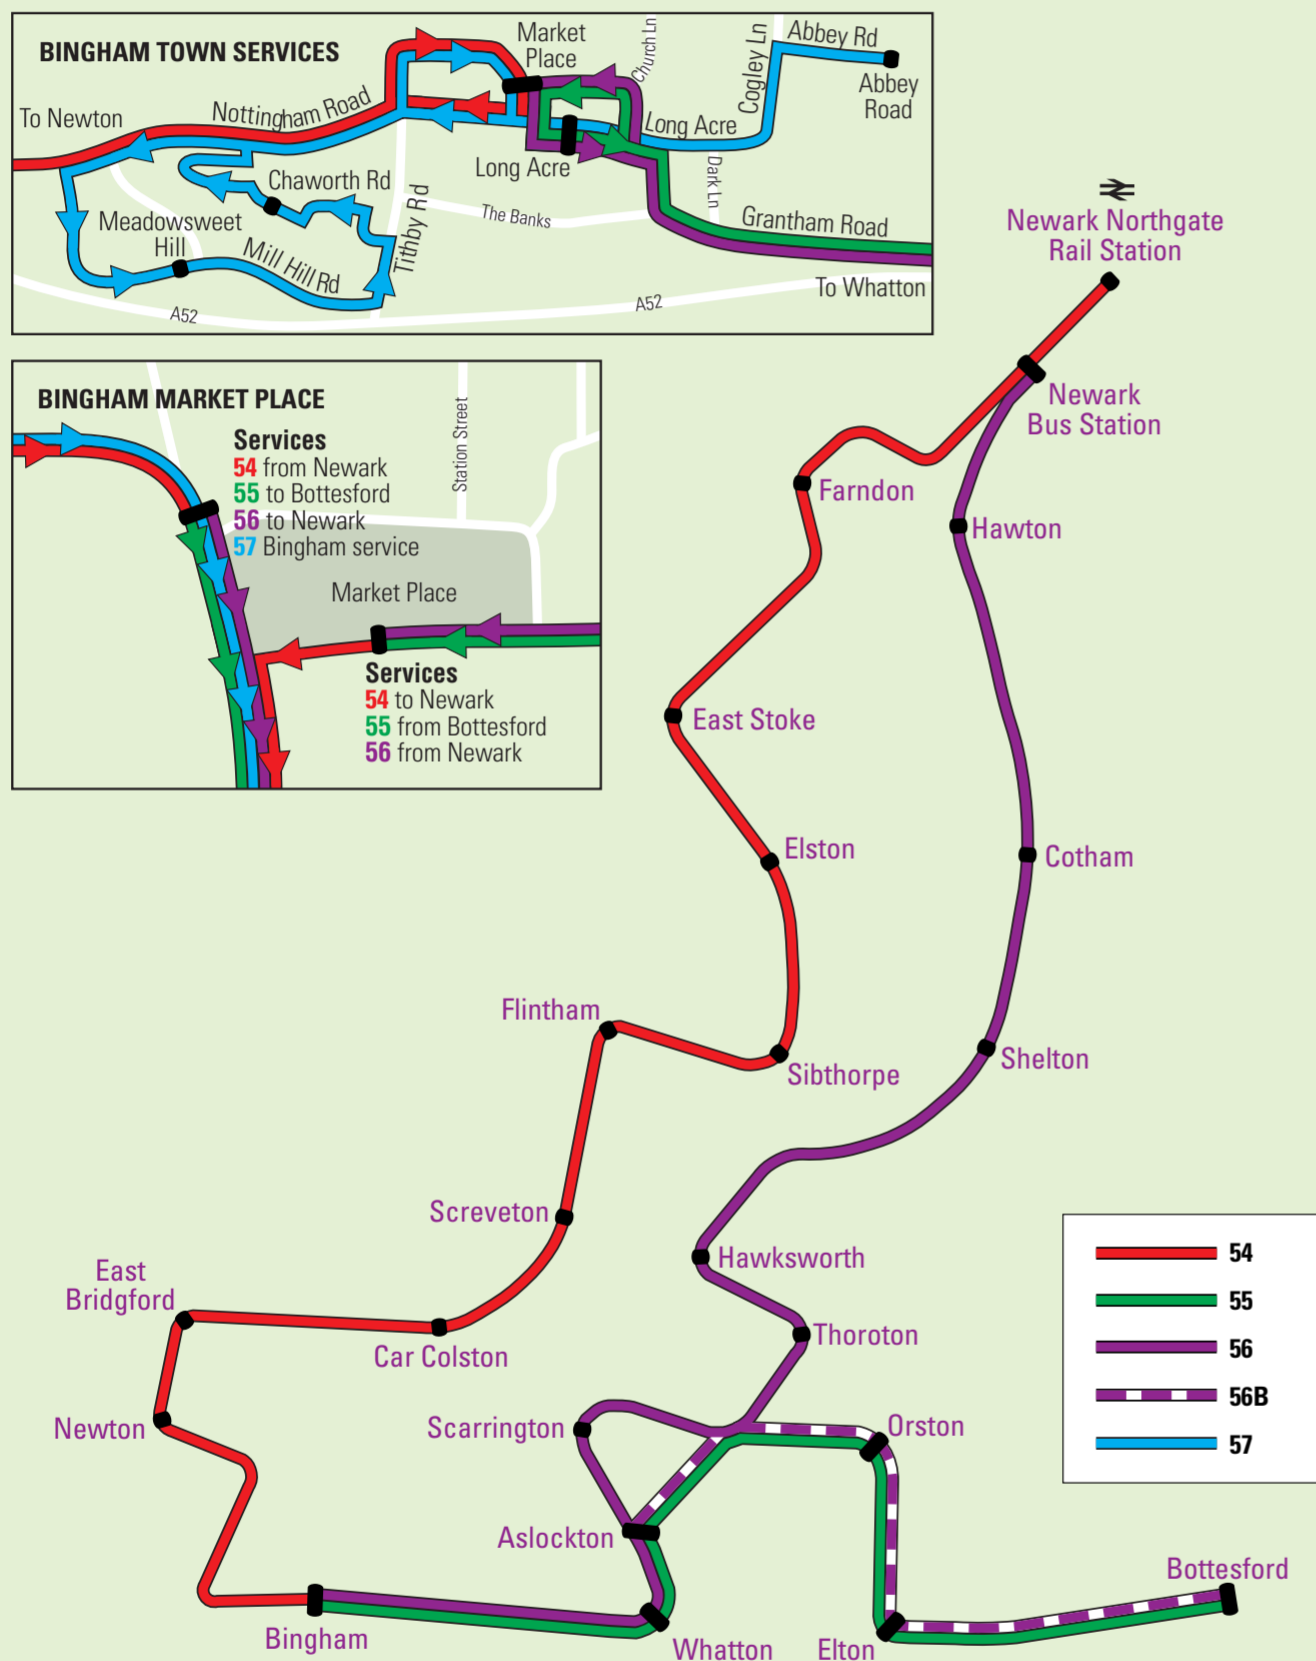

Bingham - Bottesford - Newark Services