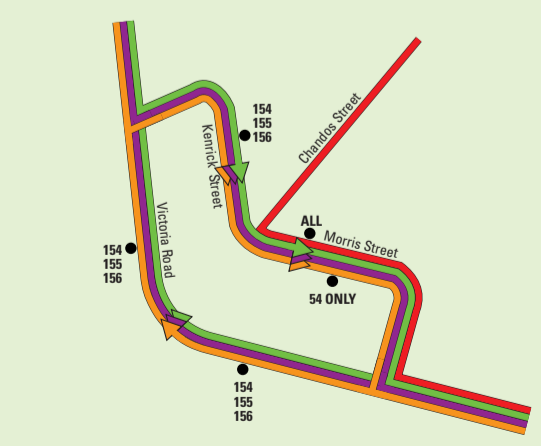

Where to catch your bus in Netherfield