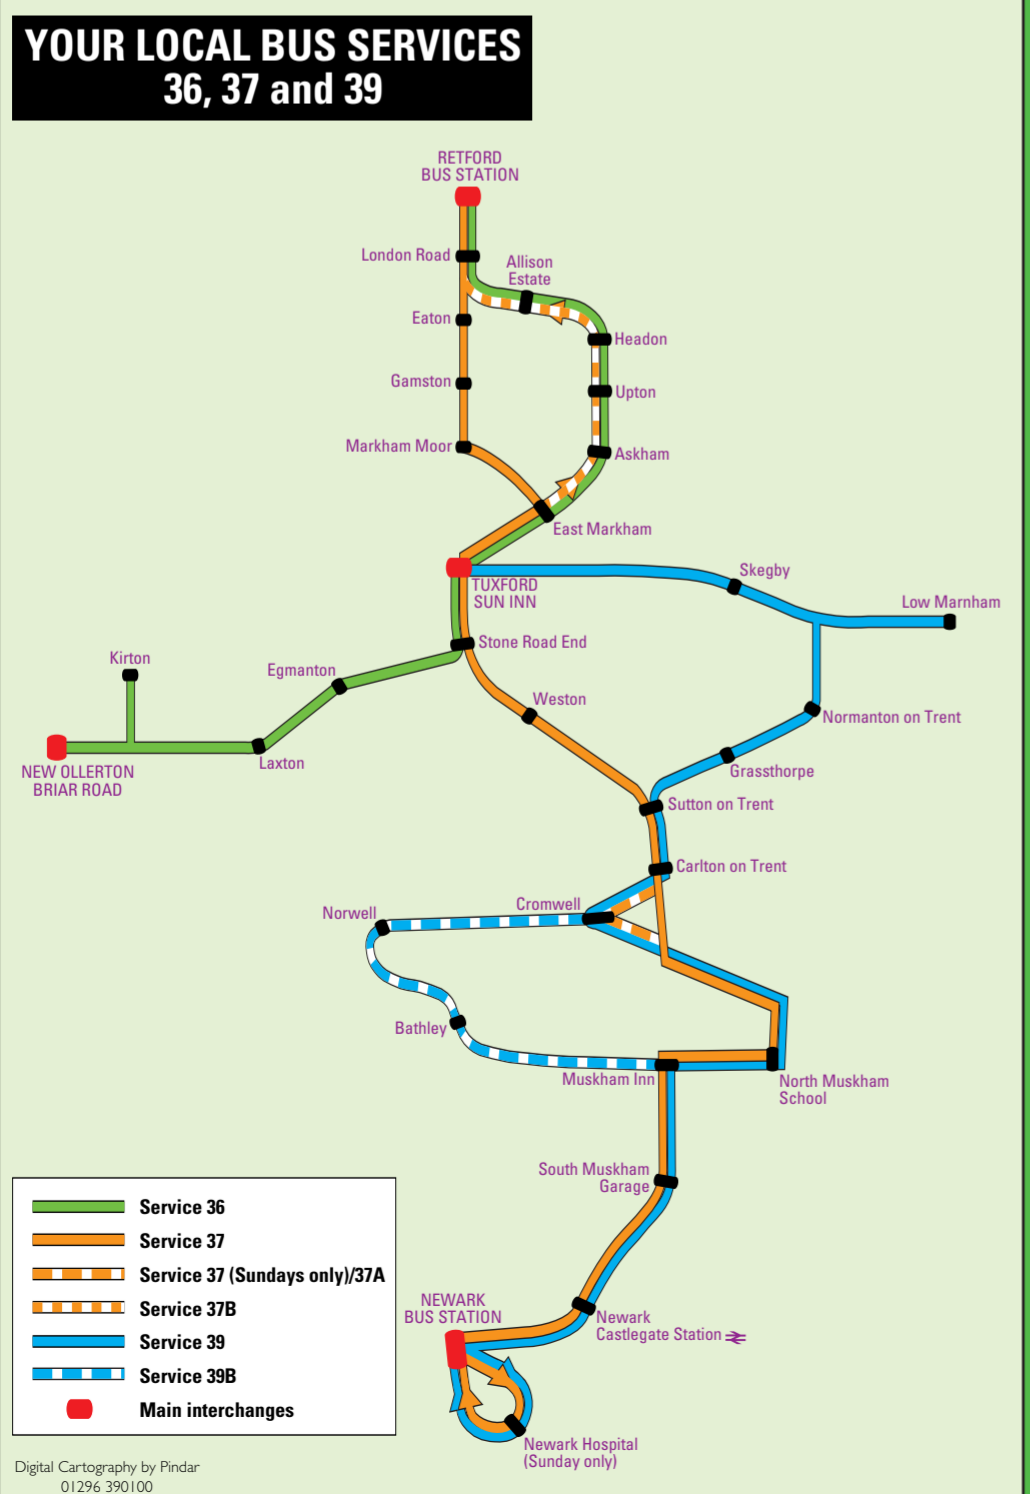

Notes: NSch - Non Schooldays

Sch - Schooldays only

NS - Not Saturdays

a - From Newark

n - Journey funded by Nottinghamshire County Council

Operators: VEO - Veolia (Dunn Line)

ML - Marshalls

Valid from 26/10/2009