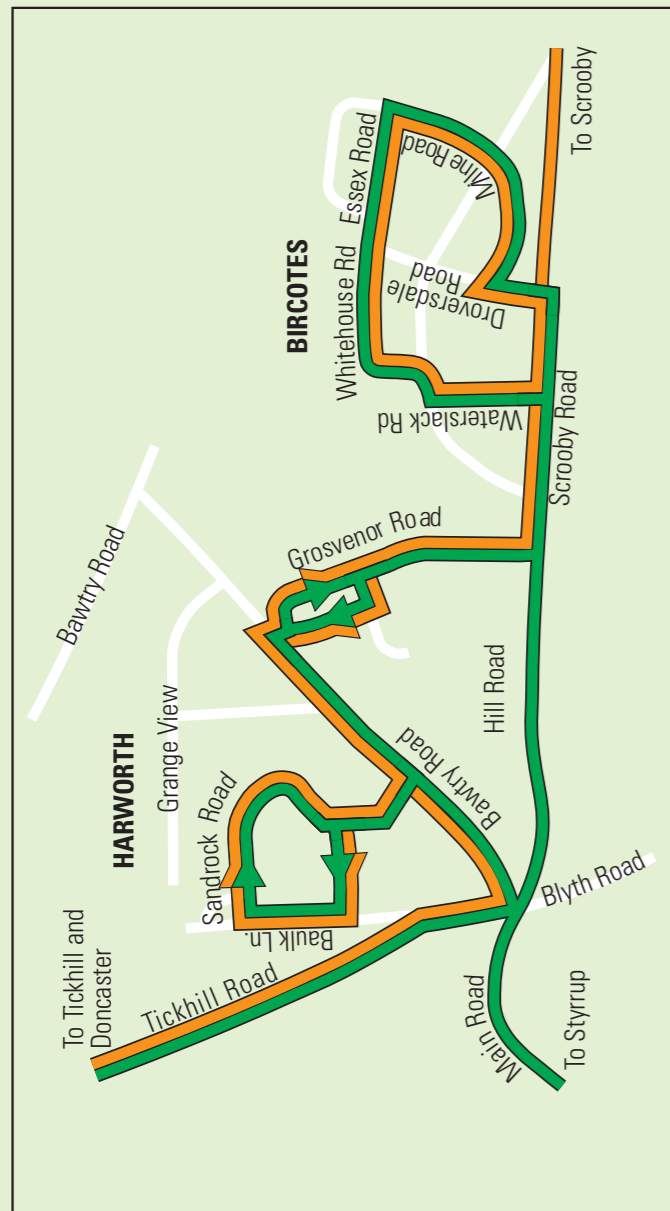

SERVICES 31/31A