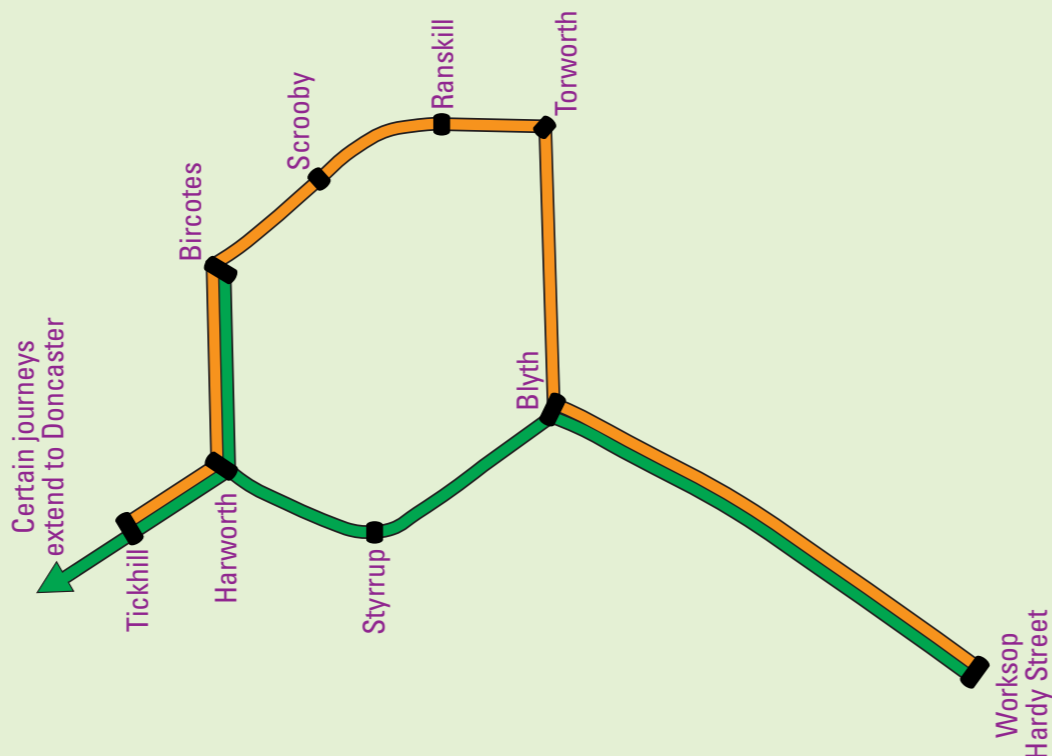

SERVICES 31/31A