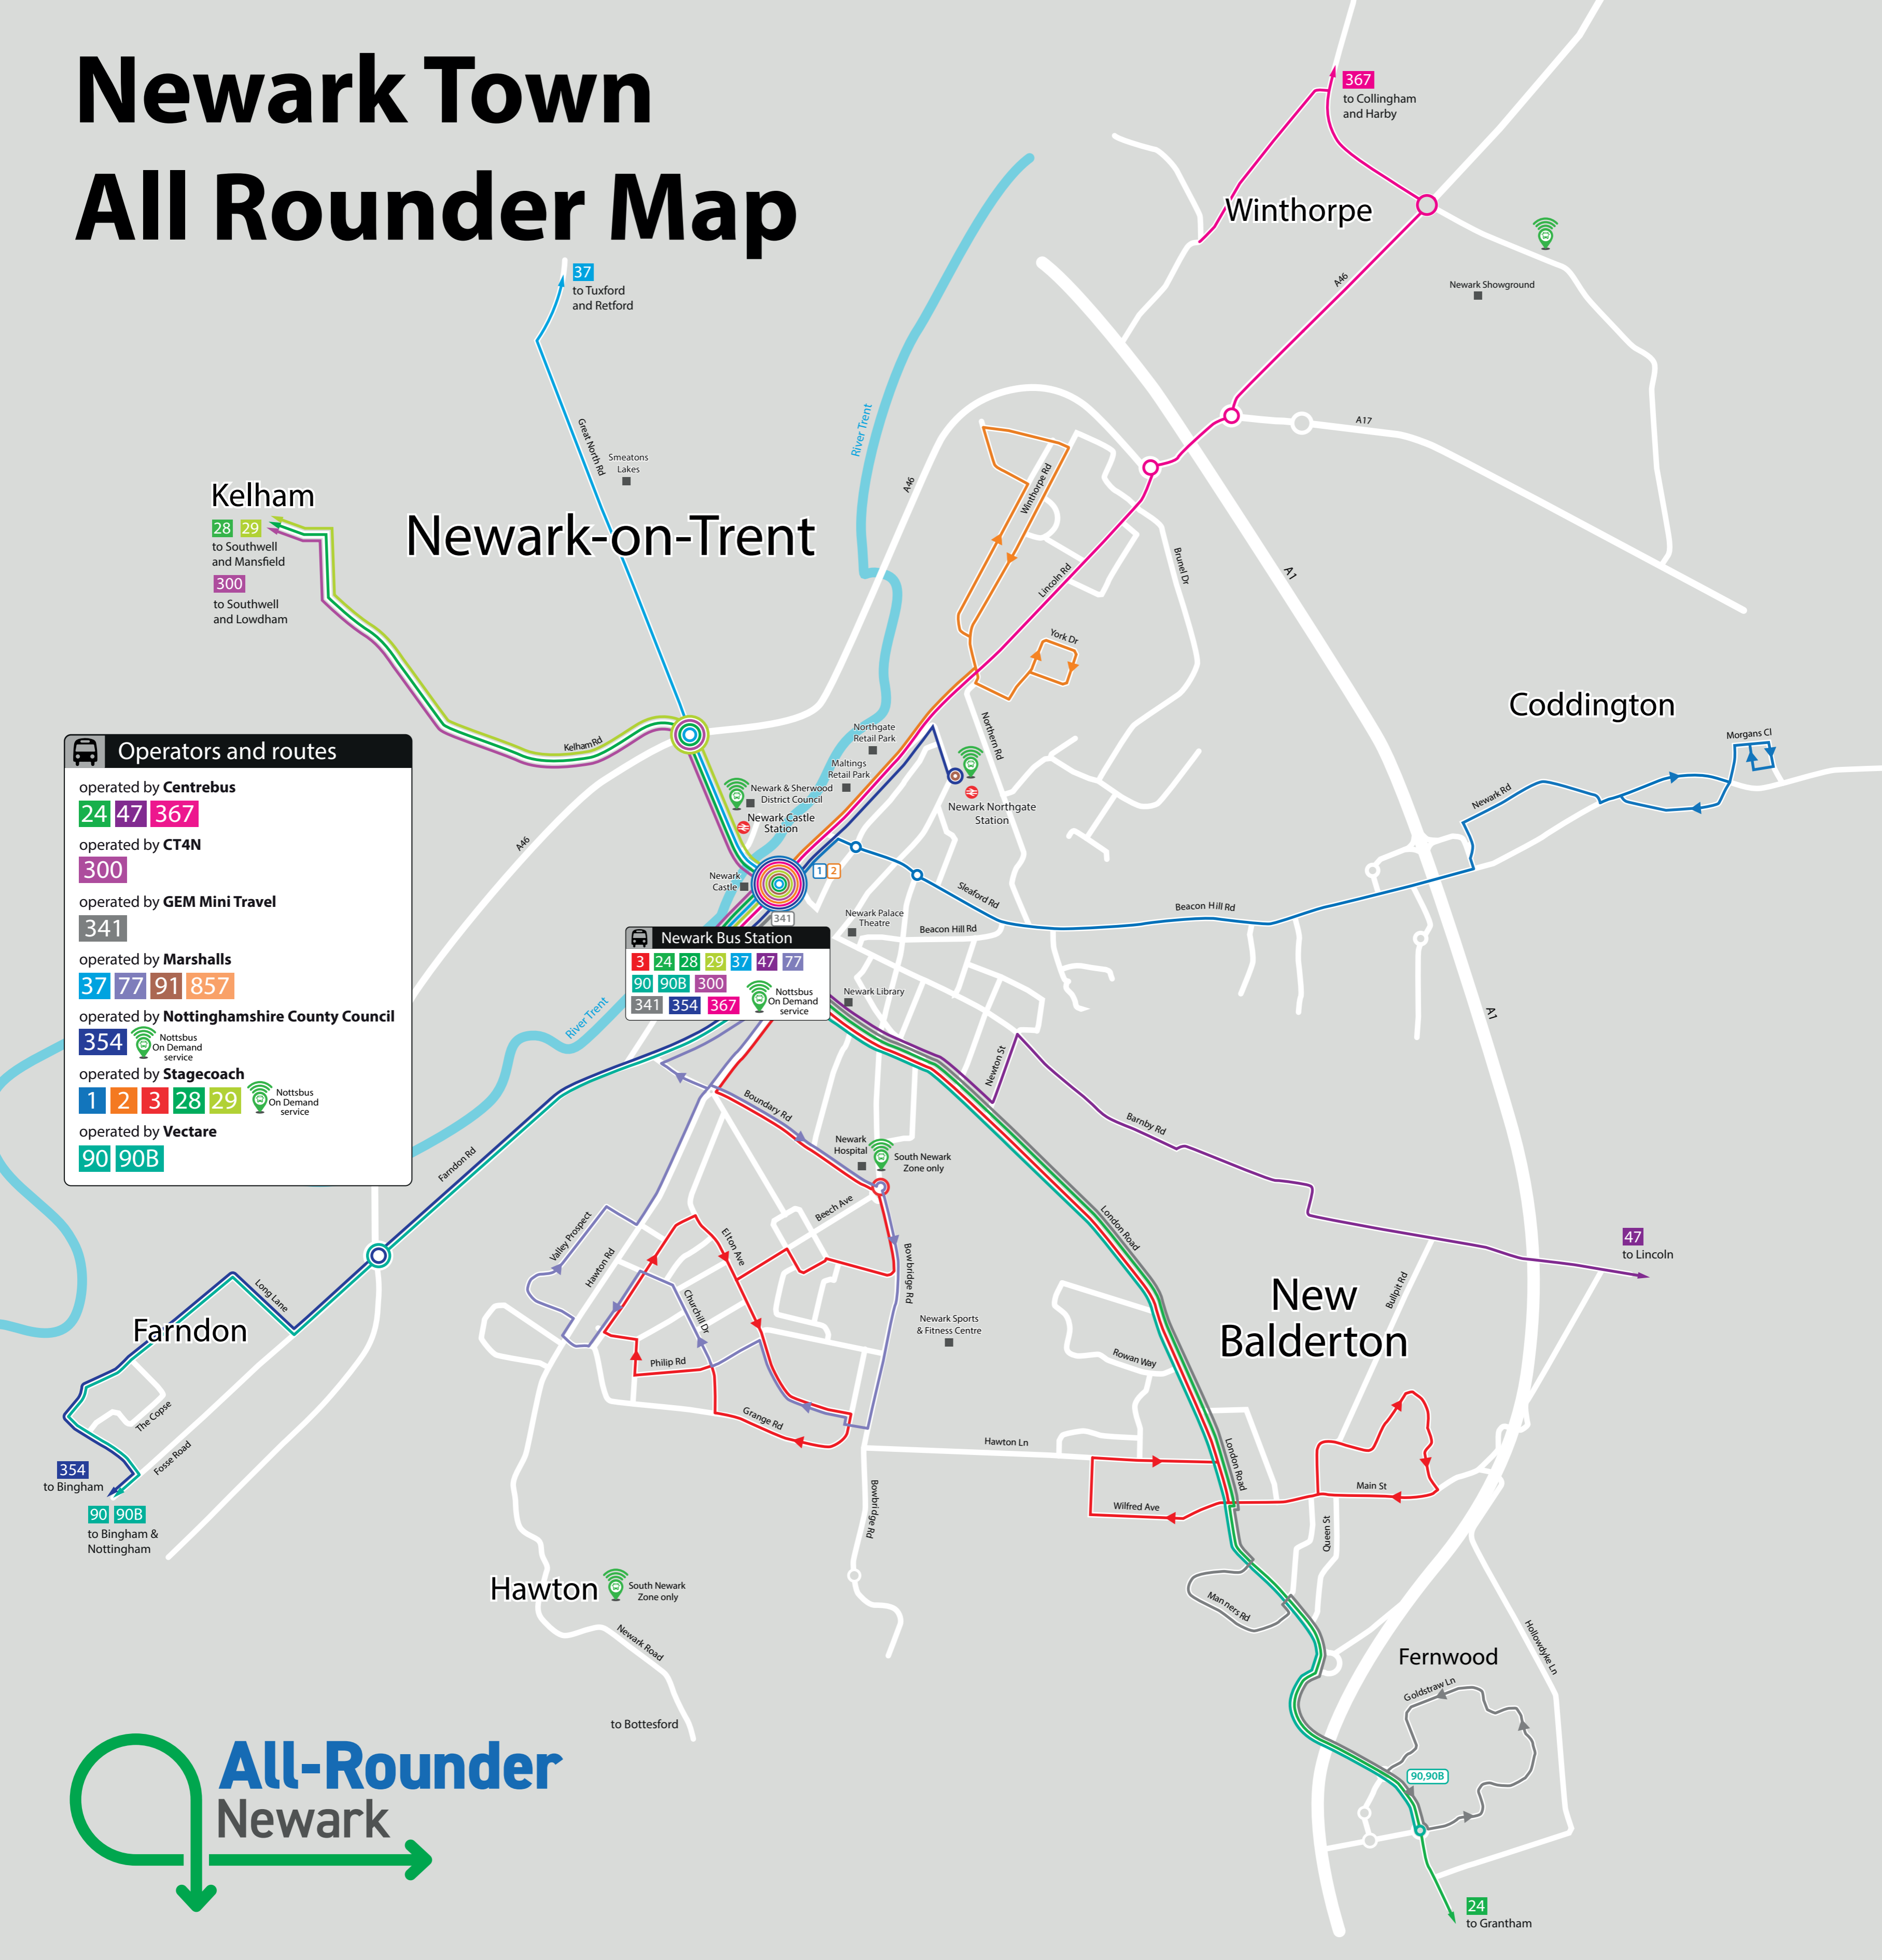

Newark Town All Rounder Map

Operators and routes

- operated by **Centrebus**
24 47 367
- operated by **CT4N**
300
- operated by **GEM Mini Travel**
341
- operated by **Marshalls**
37 77 91 857
- operated by **Nottinghamshire County Council**
354
- operated by **Stagecoach**
1 2 3 28 29
- operated by **Vectare**
90 90B

Newark Bus Station

3 24 28 29 37 47 77
90 90B 300
341 354 367