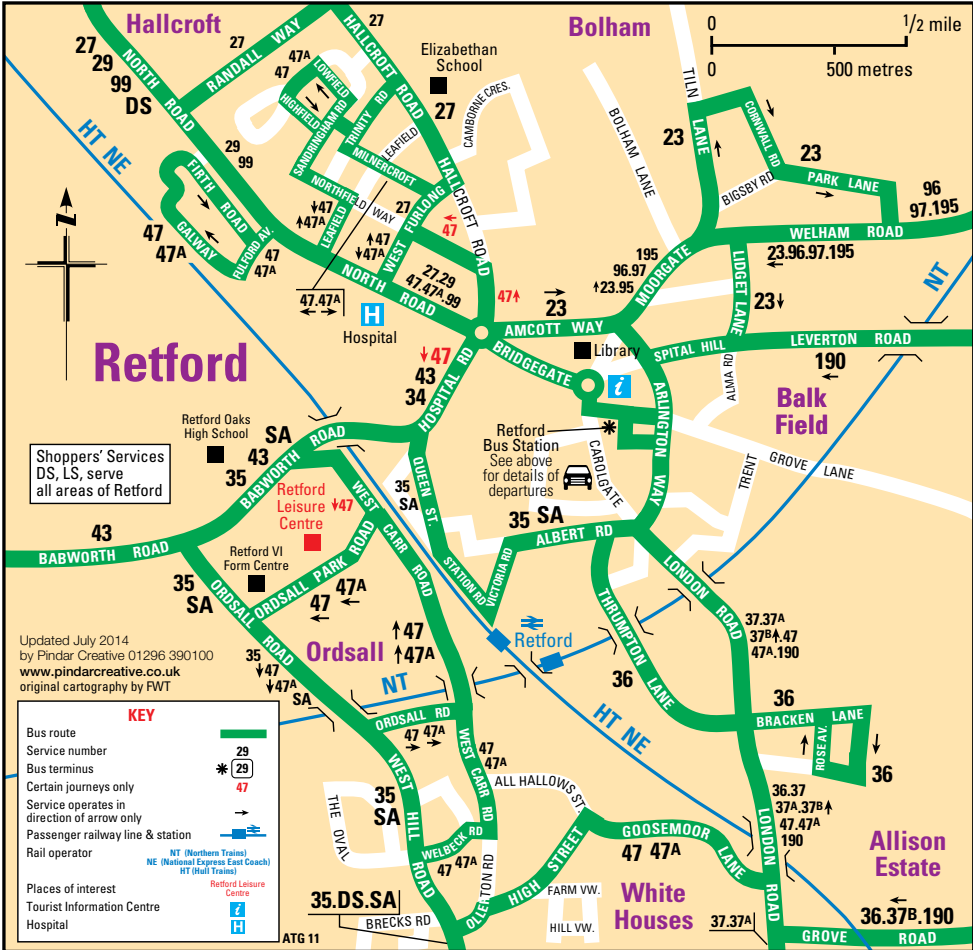

Retford Bus Station Departure Bays

A	29 Ranskill, Blyth, Bawtry, Doncaster	E	36 West Markham, Tuxford, Laxton
	99 Scrooby, Doncaster		37 East Markham, Tuxford, Newark
	DS Doncaster Shopper		LS Lincoln Shopper
B	47, 47A Hallcroft	F	95 Wheatley, Gainsborough
C	27 Lound, Mattersey (connects with 27A for service to Everton, Bawtry and Misson)		190 Woodbeck, Dunham, Darlton
	43 Ranby, Osberton, Worksop		195 Wheatley, Gainsborough
			P190 Dunham, Tuxford (phone-a-bus)
D	35 Elkesley, Walesby, Ollerton	G	23 Longholme Road
	47, 47A Ordsall		96 Misterton, Gainsborough
	SA Ollerton, Nottingham		97 Misterton, Gainsborough
		H	Nat. Exp London
			Coaches Excursions

When the bus station is closed all bus services depart from Bay A. National Express and Coaches will still use Bay H