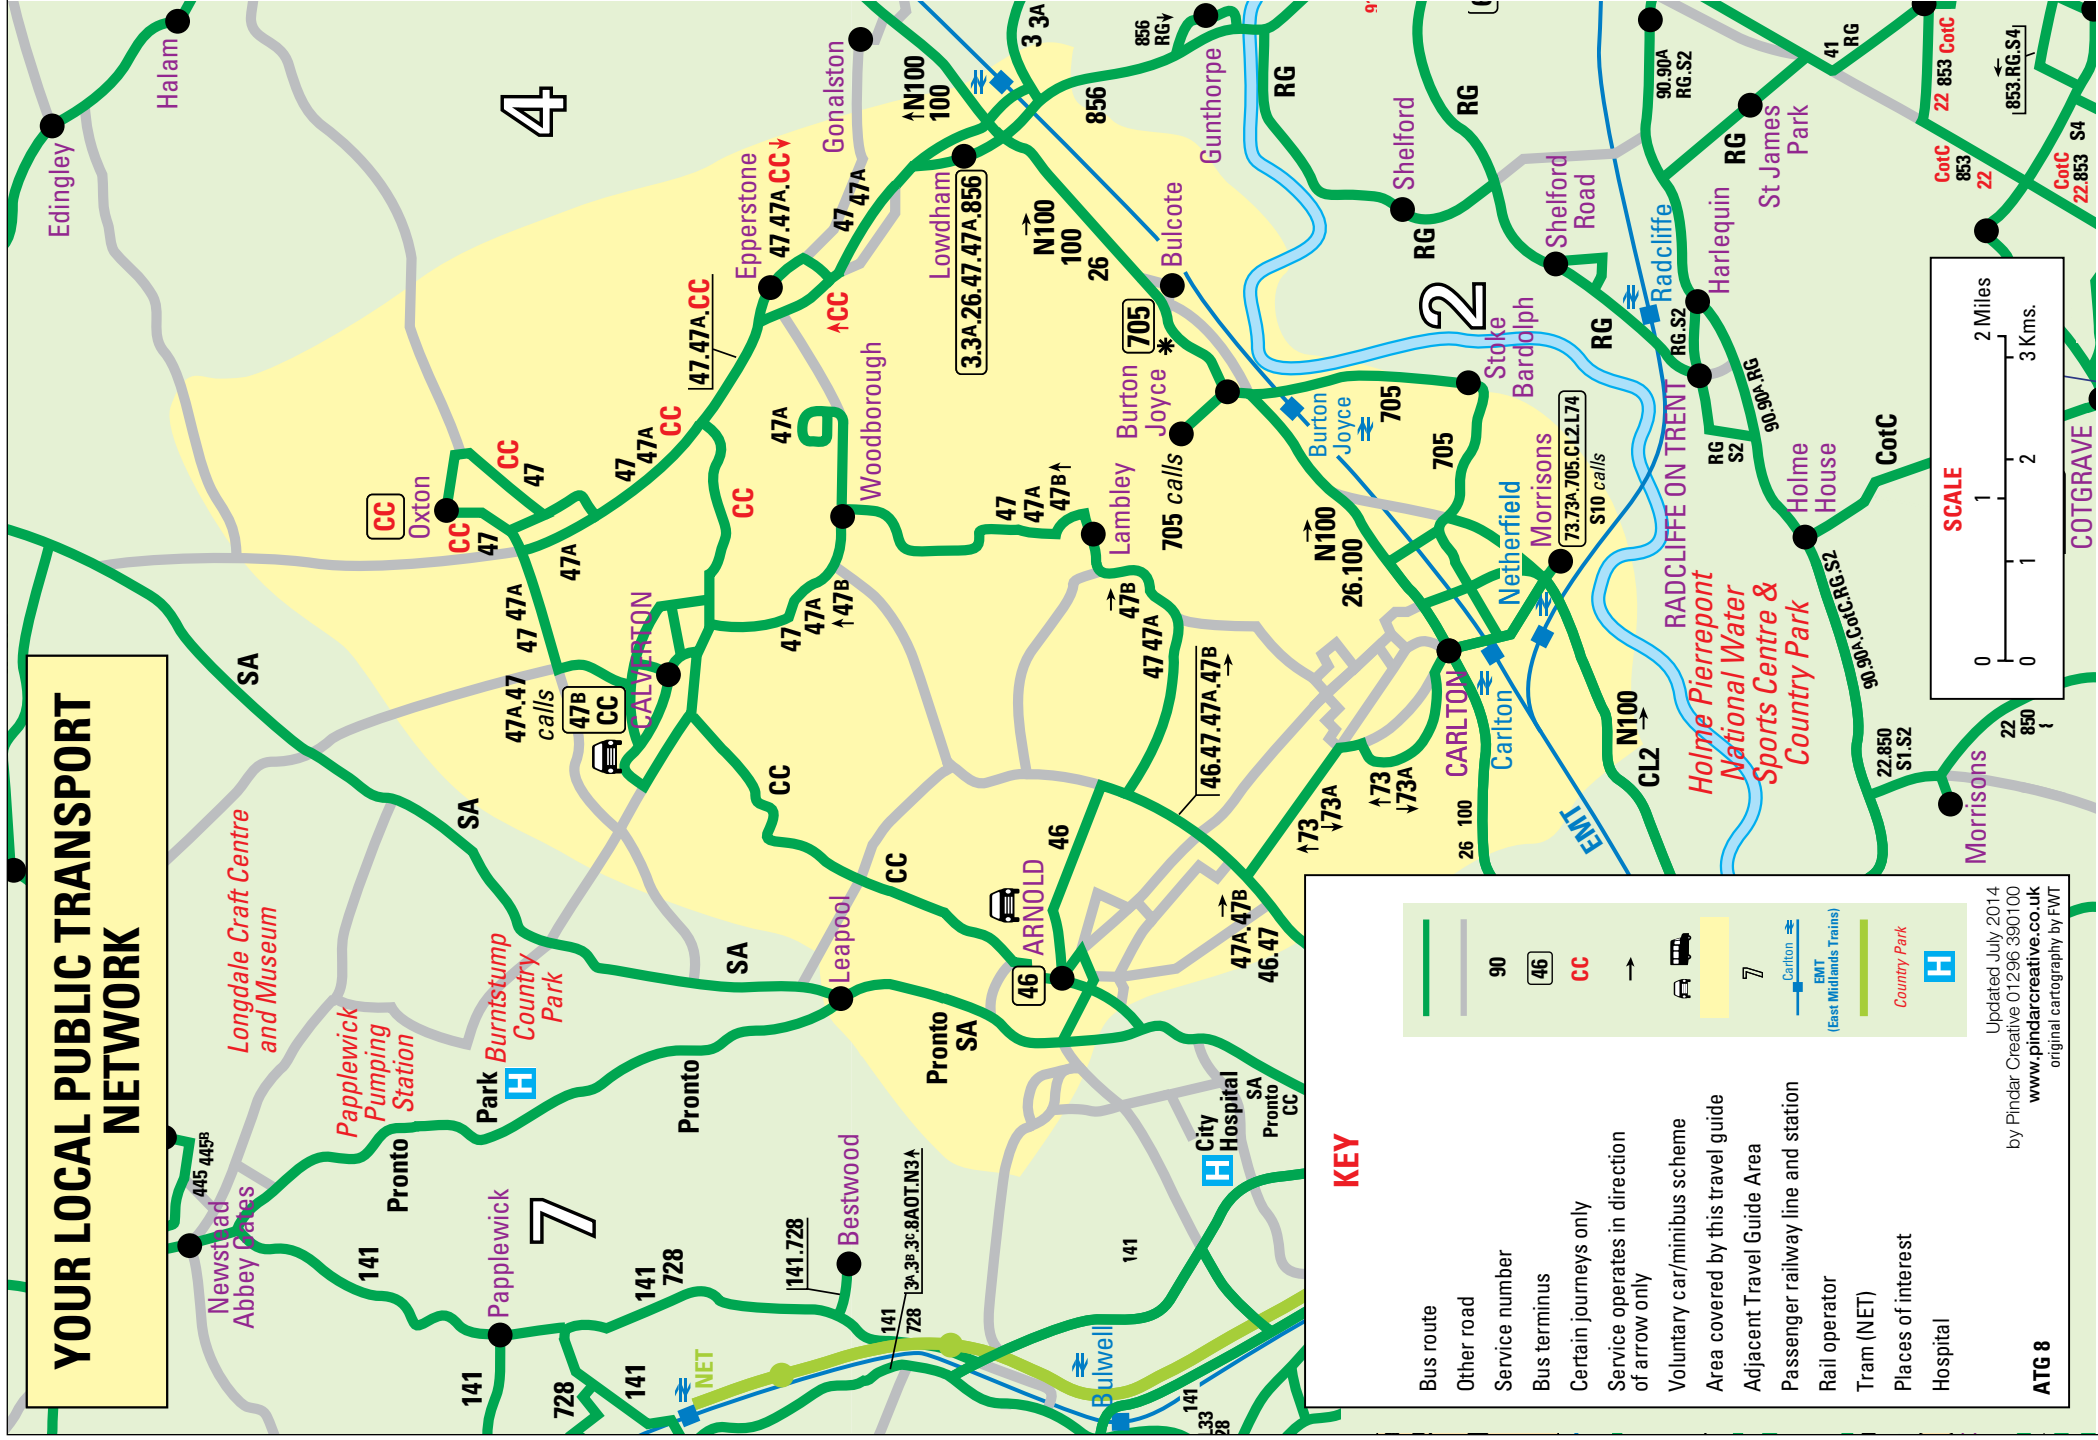

Your Arnold Local Bus Network

Your Carlton Local Bus Network

YOUR LOCAL PUBLIC TRANSPORT NETWORK

KEY

- Bus route
- Other road
- Service number
- Bus terminus
- Certain journeys only
- Service operates in direction of arrow only
- Voluntary car/minibus scheme
- Area covered by this travel guide
- Adjacent Travel Guide Area
- Passenger railway line and station
- Rail operator
- Tram (NET)
- Places of interest
- Hospital