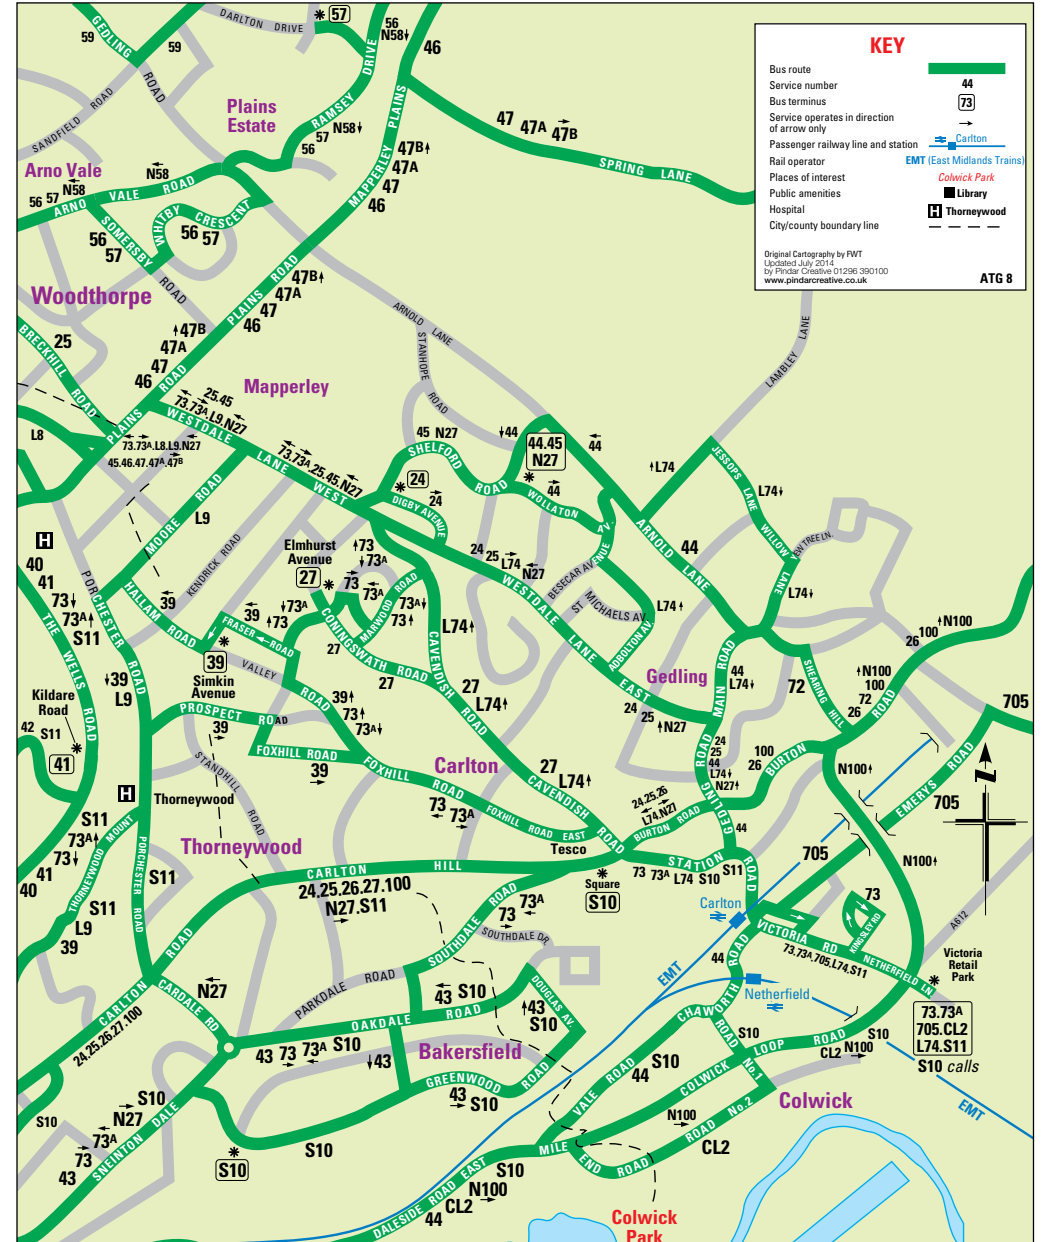

Your Arnold Local Bus Network

Your Carlton Local Bus Network

YOUR LOCAL PUBLIC TRANSPORT NETWORK

KEY

- Bus route
- Other road
- Service number
- Bus terminus
- Certain journeys only
- Service operates in direction of arrow only
- Voluntary car/minibus scheme
- Area covered by this travel guide
- Adjacent Travel Guide Area
- Passenger railway line and station
- Rail operator
- Tram (NET)
- Places of interest
- Hospital