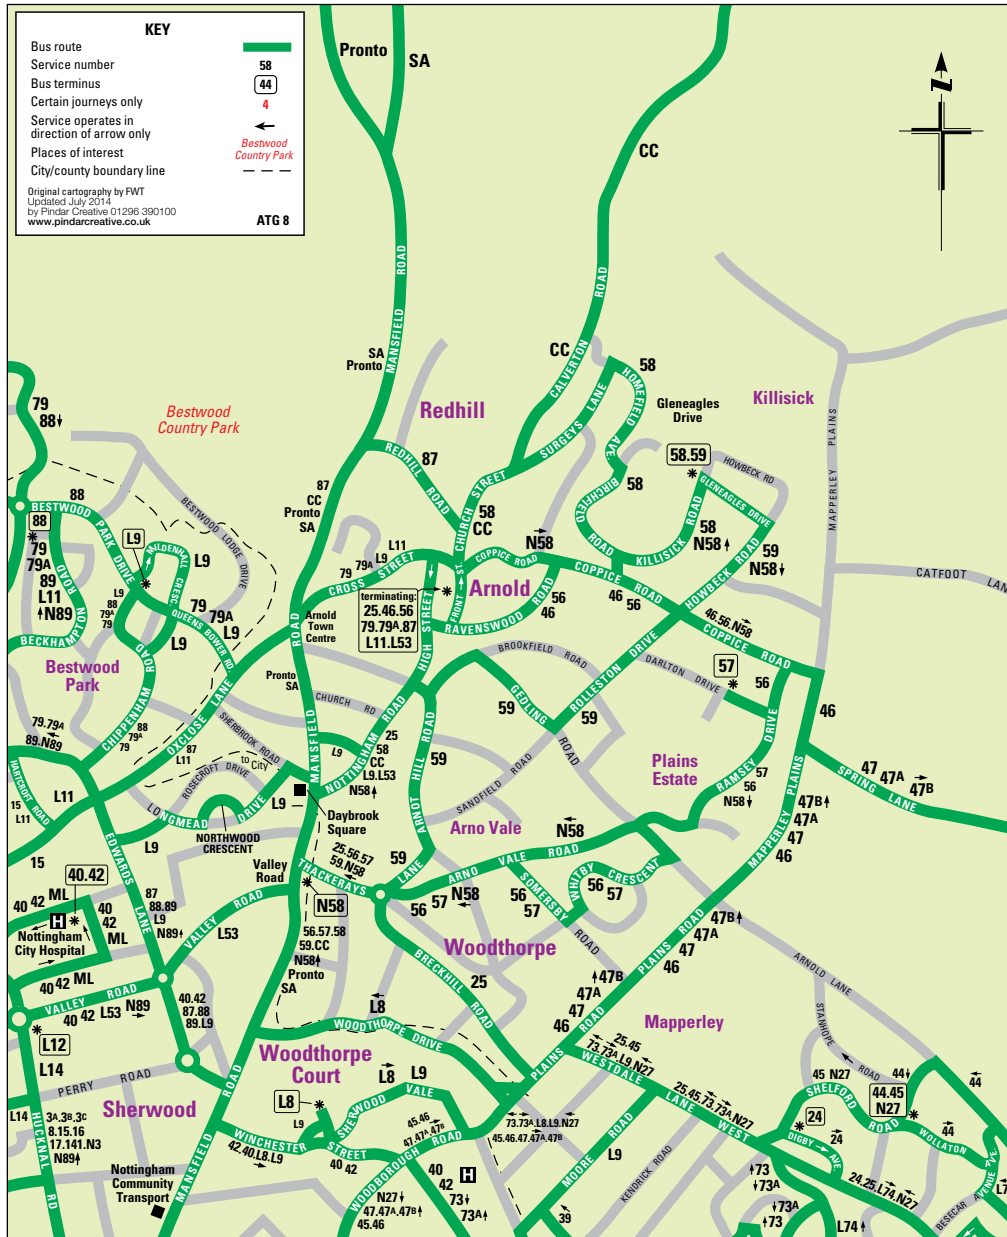

Your Arnold Local Bus Network