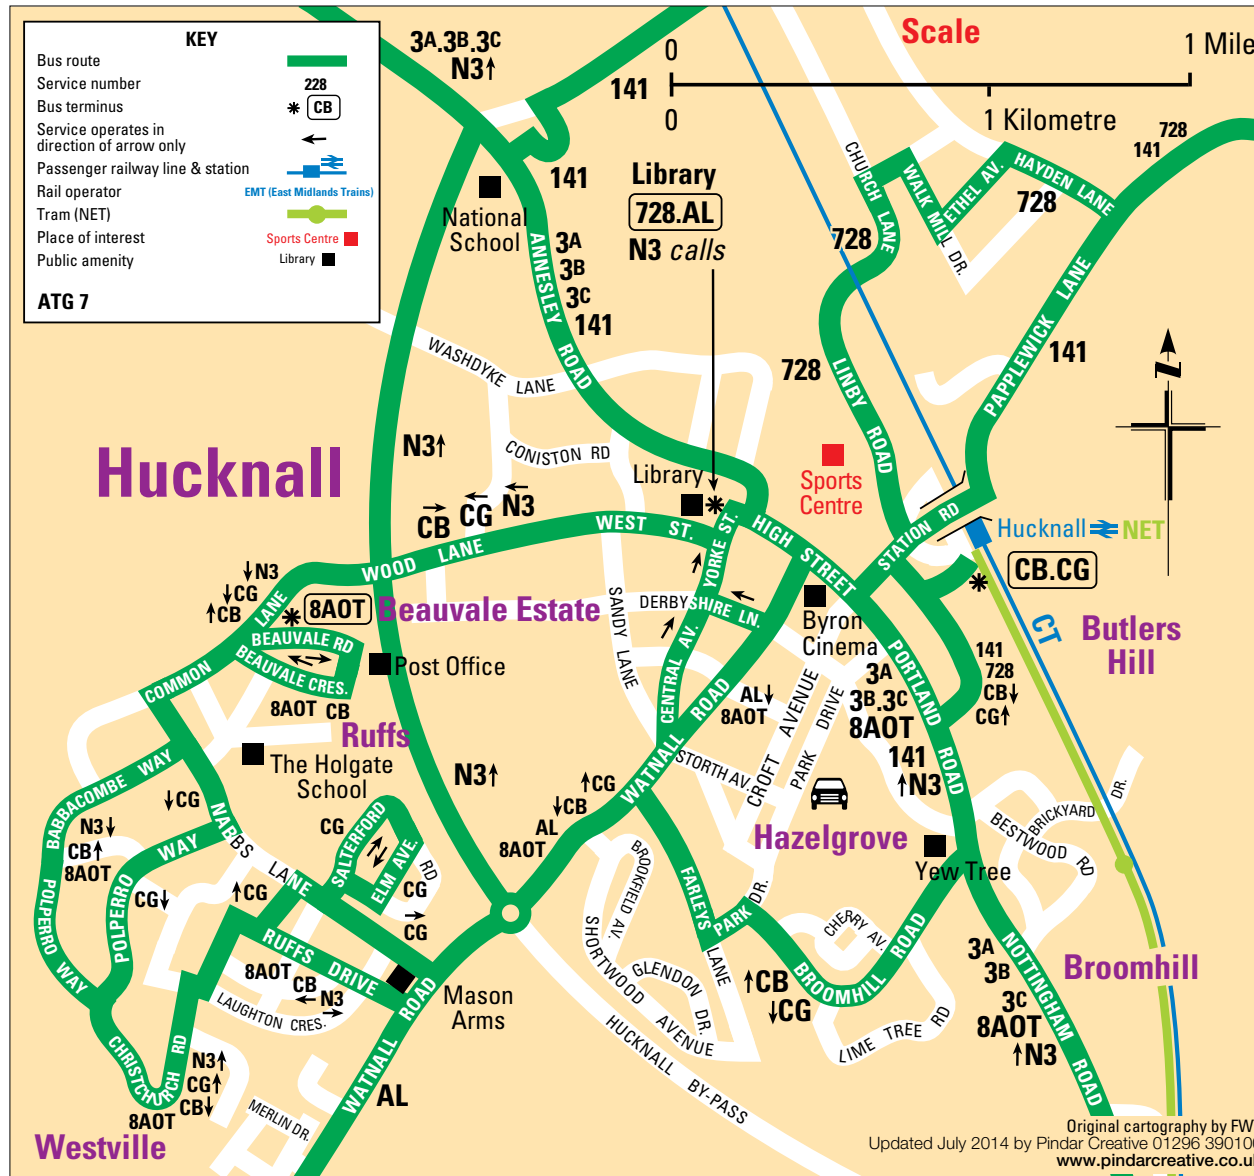

Your Hucknall Local Bus Network